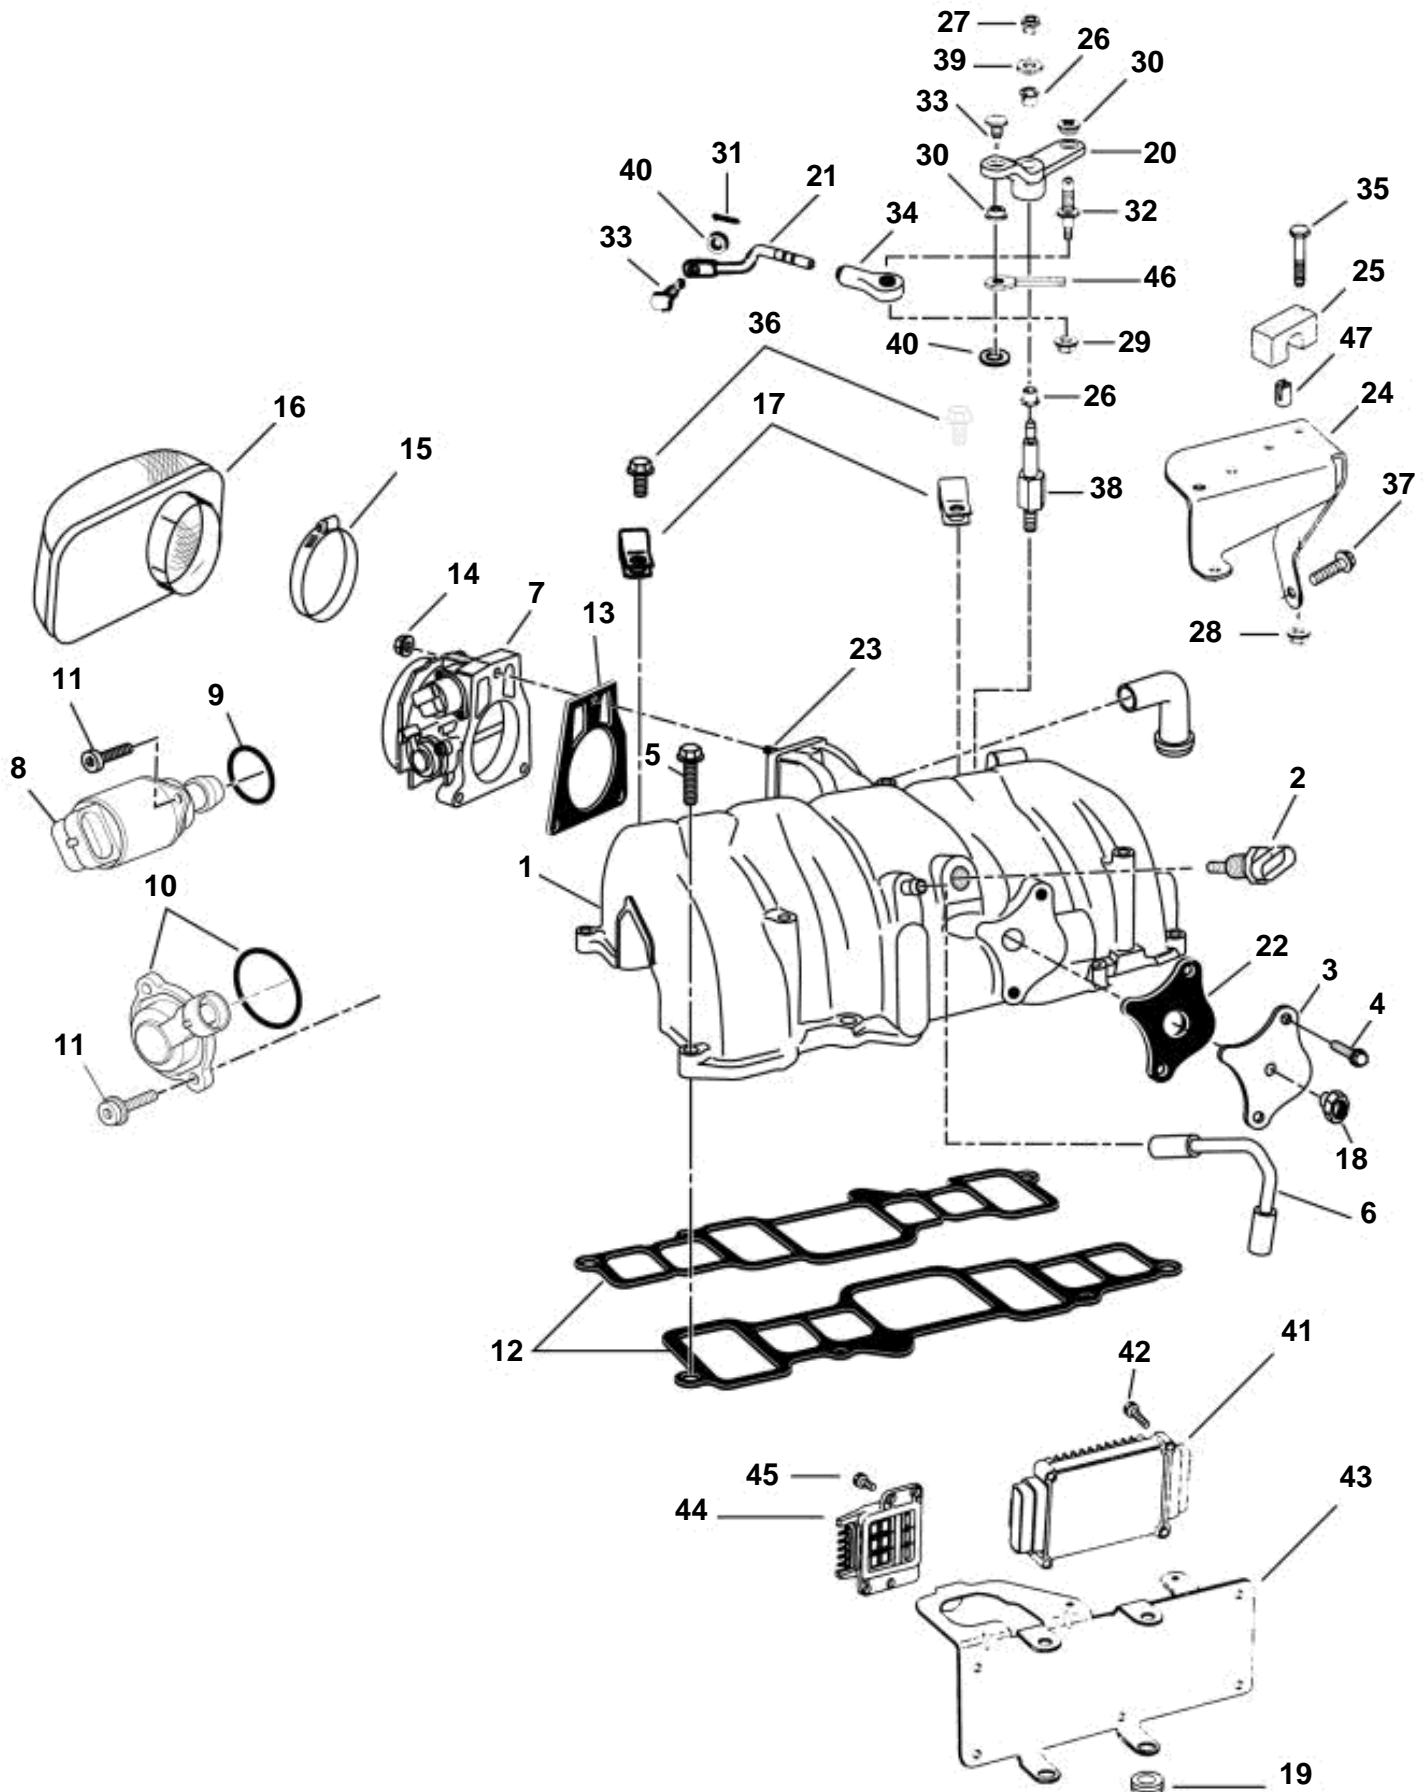

INTAKE MANIFOLD, UPPER, Gi

INTAKE MANIFOLD, UPPER, Gi

REF	PART NO.	QTY	DESCRIPTION
1	3857685	1	Manifold, Upper
2	3854527	1	Temperature sensor
3	3857186	1	Cover, EGR opening
4	3858499	2	Screw, EGR cover
5	3857473	8	Bolt, Upper to lower intake
6	3857488	1	Tube
7	3857691	1	Throttle body
8	3857696	1	Iac valve
9	3858054	1	· O-ring, IAC
10	3857487	1	Sensor
11	3857693	1	Screw kit, IAC and TPS
12	3857475	2	Gasket, Upper to lower intake
13	3857476	1	Gasket, Throttle body to intake
14	3857679	3	Nut, Throttle body attachment
15	3852604	1	Clamp, Flame arrestor
16	3856980	1	Flame trap
17	3857437	2	Clamp, Fuel lines to plenum
18	3857436	1	Fitting, Pulse limiter elbow to EGR cover
19	941263	2	Grommet, ECU bracket
20	3854741	1	Lever
21	3856974	1	Link, Throttle lever to throttle body
22	3857226	1	Gasket, EGR cover
23	3857486	3	Stud, Throttle body attachment
24	3856983	1	Bracket
25	3850266	1	Anchorage
26	3852094	2	Bushing
27	3852005	1	Nut, Throttle
28	3852118	1	Nut, Throttle
29	3853729	1	Nut, Throttle
30	3854744	3	Nut, Throttle
31	3852052	1	Cotter pin, Throttle
32	3857490	1	Pin, Throttle
33	3854743	2	Pin, Throttle
34	3857491	1	Link, Throttle
35	3852048	1	Screw, Anchor
36	3853398	2	Screw, Clamp, fuel lines to upper intake
37	3853398	2	Screw, Anchor bracket to upper intake
38	3856975	1	Spacer, Throttle lever
39	3852189	1	Washer, Throttle lever
40	3852193	1	Washer, Throttle lever
41	3858865	1	Ecu
42	3852053	4	Screw, ECU to bracket
43	3856949	1	Bracket, ECU, oil fill
44	3854521	1	Control unit
45	3852115	1	Screw, Knock module
46	3852052	1	Cotter pin, Throttle body pivot pin
47	3852019	1	Retainer, Throttle cable