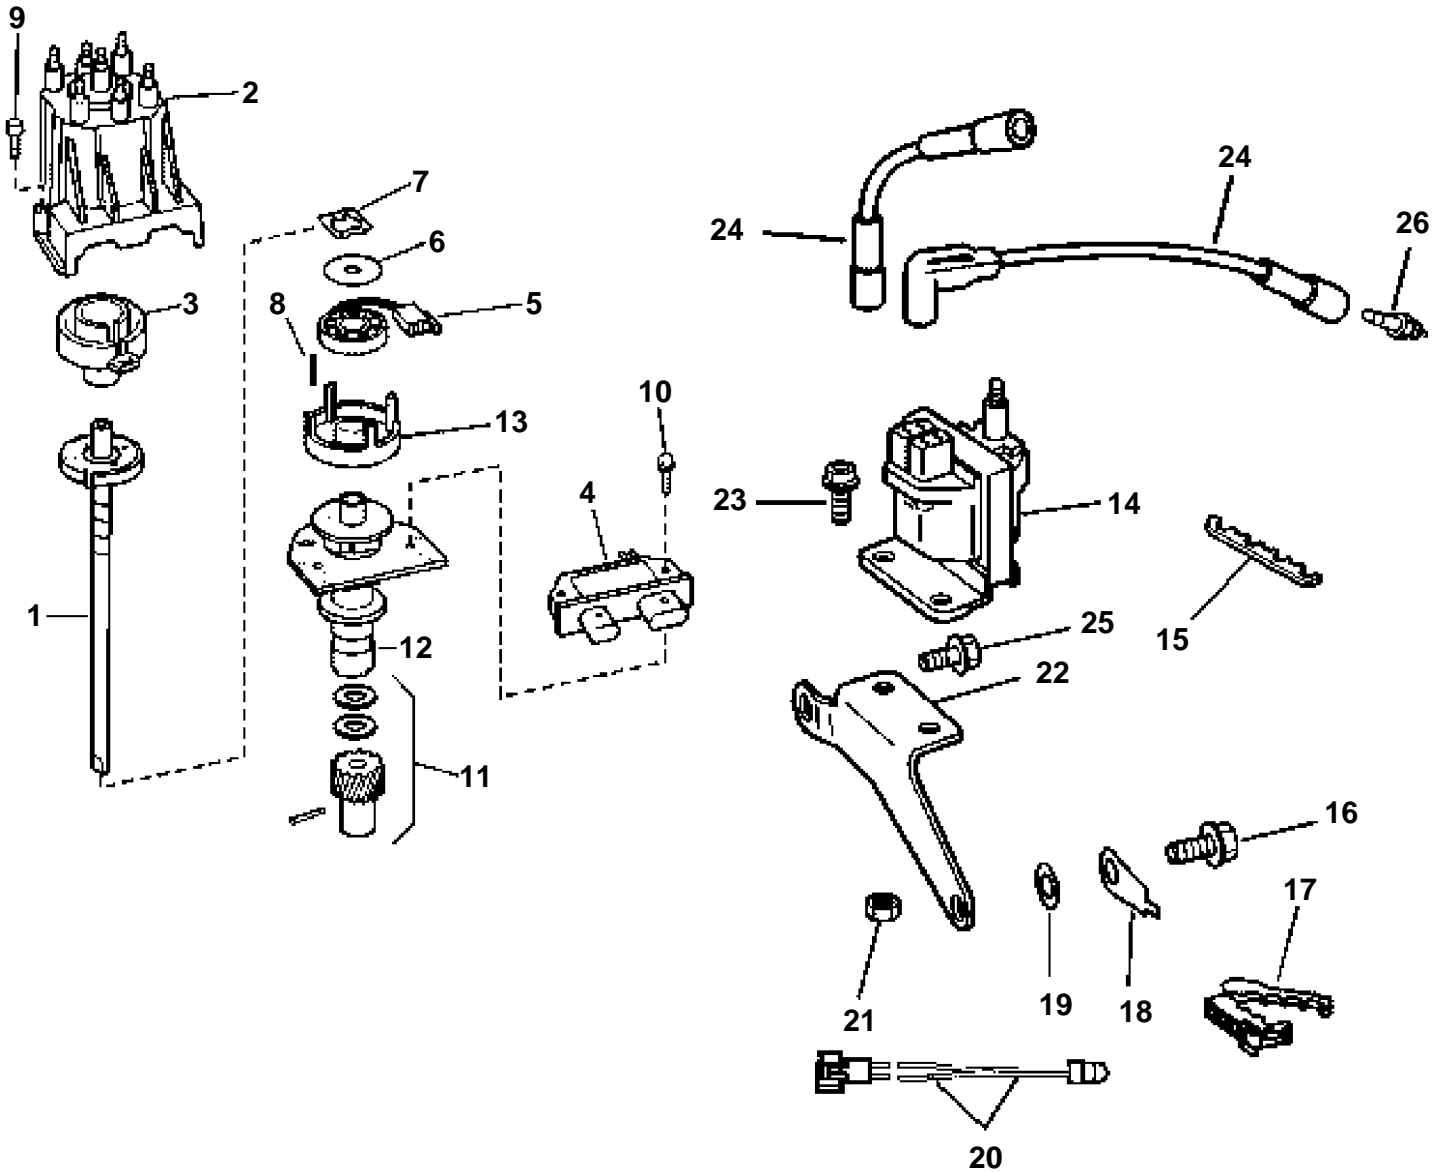

DISTRIBUTOR AND IGNITION COIL

GR71912

DISTRIBUTOR AND IGNITION COIL

REF	PART NO.	QTY	DESCRIPTION	NOTES
	3857400	1	Distributor, HEI	
1	3855596	1	· Shaft, Distributor	
2	3854548	1	· Distributor cap	
3	3854549	1	· Rotor	
4	3854003	1	· Module	
5	3854001	1	· Coil	
6	3854552	1	· Shield, Coil pickup	
7	3854308	1	· Shield	
8	3853316	1	· Locating pin, Locating	
9	3853318	2	· Screw, Distributor cap	
10	3853319	2	· Screw, Module	
11	3854557	1	· Repair kit	
		1	· · TANG WASHER	
		1	· · WASHER	
		1	· · GEAR, Distributor	
		1	· · PIN	
12	3855597	1	· Housing, Distributor	
13	3854267	1	· Pole shoe	
14	3854002	1	Ignition coil, Engine	
15	3852491	2	Retainer, 4 wire ignition leads	
16	3853389	1	Screw, Plug lead retainer brkt to cyl head	Rear, stbd
17	3852619	4	Retainer, Ignition leads	Gi
	3852619	5	Retainer, Ignition leads, 4 wire	GSi / DPX
18	3856052	2	Bracket, Lead retainer	Rear
	3856064	1	Bracket, Lead retainer, intake	Rear; stbd; GSi / DPX
	3856066	1	Bracket, Lead retainer, exhaust	Port
	3856067	1	Bracket, Lead retainer, exhaust	Stbd
19	3852116	1	Washer, Spacer, retainer, spark plug leads	
20	3854084	2	Cable, Distributor to ignition coil	
21	3852051	2	Nut, Ignition coil to bracket	
22	3856978	1	Bracket, Ignition coil	
23	3857448	2	Screw, Ignition coil to bracket	
24	3857169	1	Ignition cable kit	
25	3853154	1	Screw, Coil bracket to head	Right
26	3851857	1	Spark plug kit, 4 pack	Gi
	3851861	1	Spark plug kit, 4 pack	GSi
	3851858	1	Spark plug kit, 24 pack	Gi
	3851860	1	Spark plug kit, 24 pack	GSi
	3810235	1	Set	Not shown