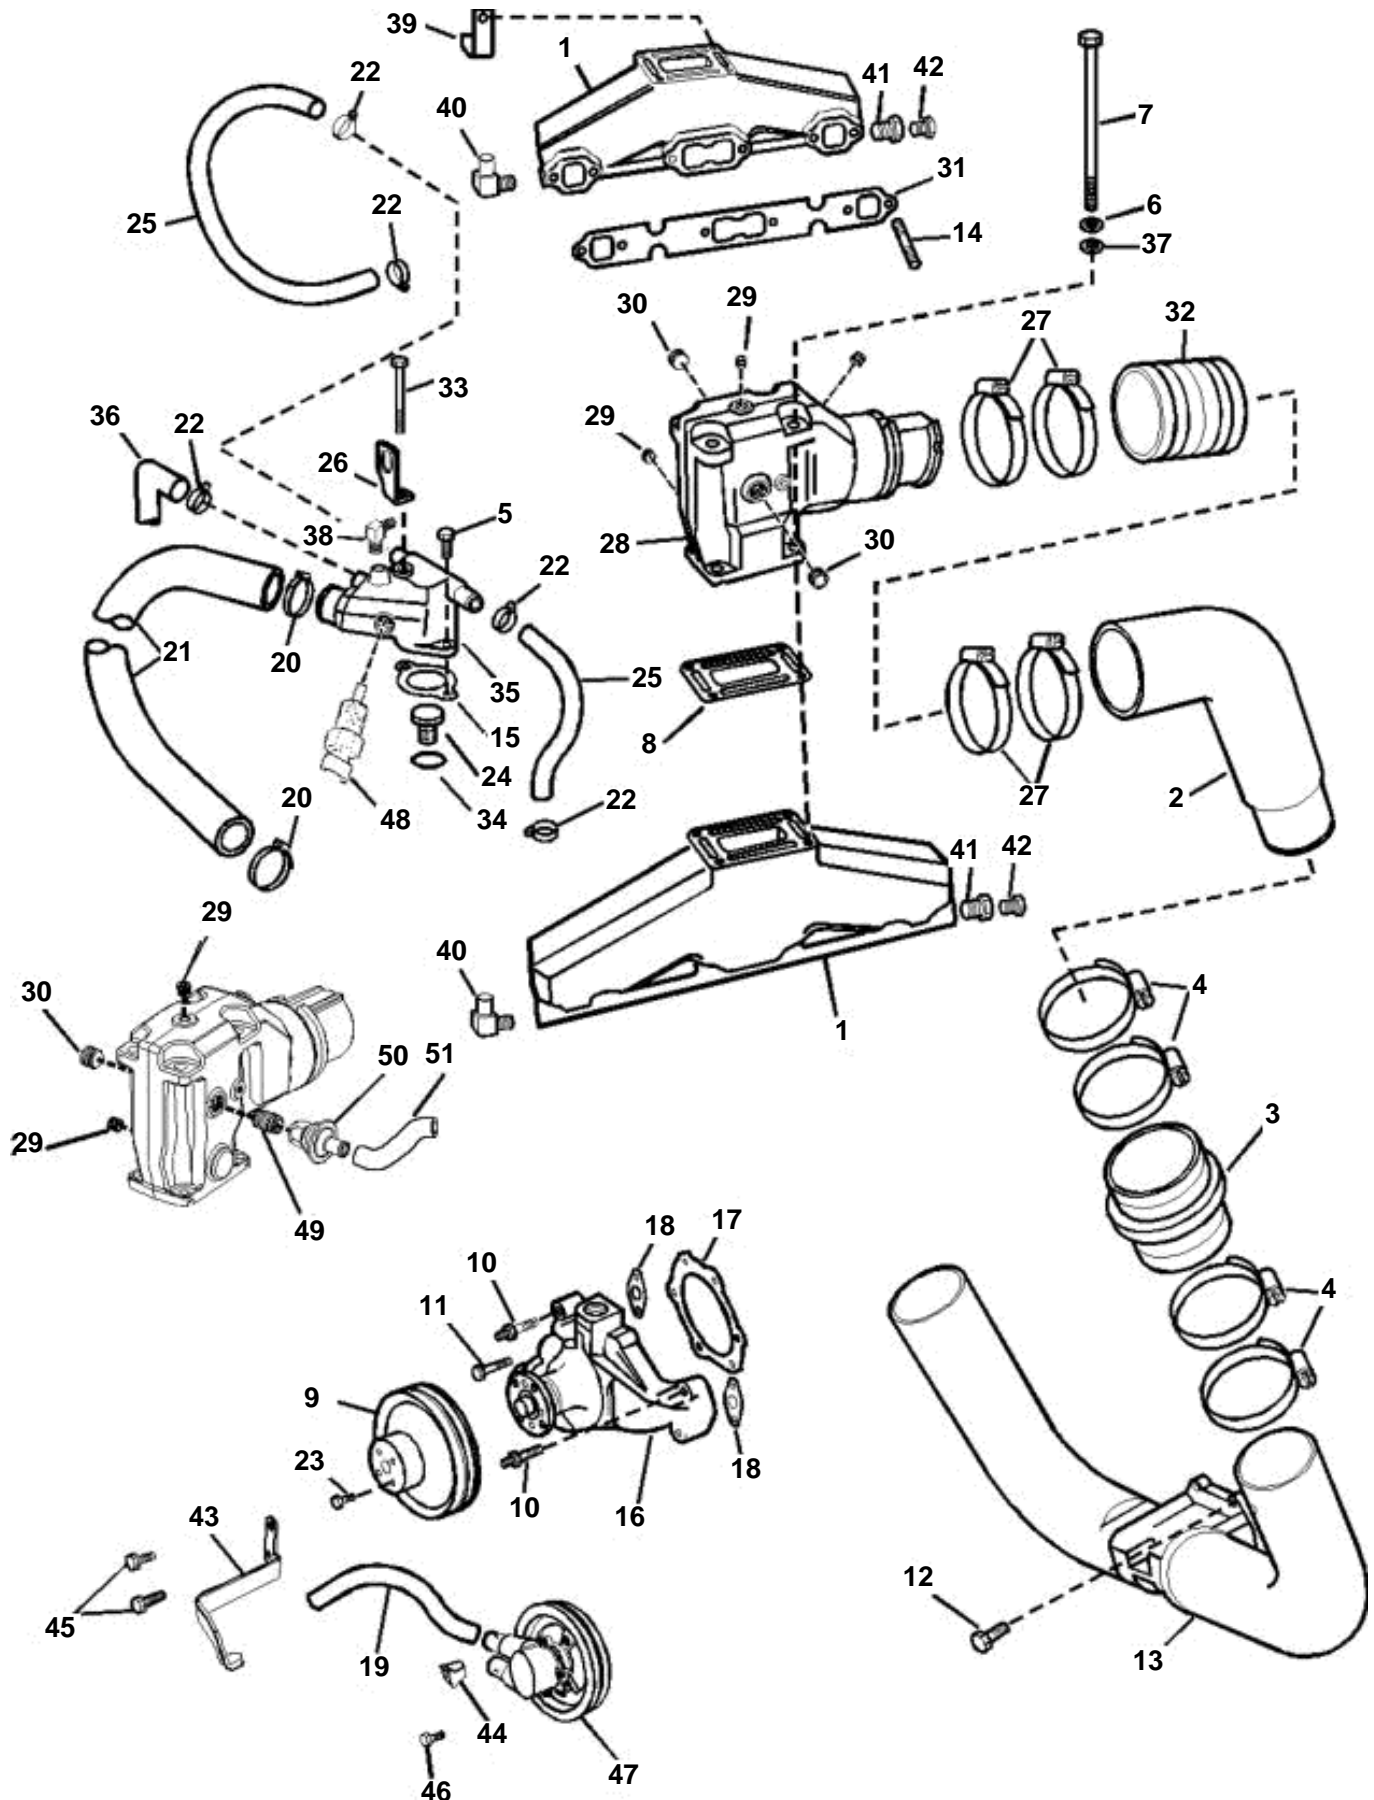

EXHAUST AND COOLING, GL/GS

EXHAUST AND COOLING, GL/GS

REF	PART NO.	QTY	DESCRIPTION	SEE SEC.	NOTES
1	3857723	2	Exhaust pipe		Port & stbd
2	3850214	1	Exhaust pipe		
	3852738	1	Exhaust pipe		
3	3852742	2	Exhaust hose, Upper exhaust pipe to exhaust pipe		
4	3852604	8	Clamp, Hose, upper to lower exhaust pipe		
5	3853401	1	Screw, Thermostat hsg to engine		Short
6	3852002	8	Lock washer, Exhaust elbow to manifold		
7	3852830	8	Screw, Exhaust elbow to manifold		
8	3850496	2	Gasket, Exhaust elbow to manifold		
			Bulletin P-25-1-1	P-25-1-1-EN	Riser Gasket Replaced
9	3852220	1	Pulley, Water pump		
10	3856147	2	Stud, Water pump		
11	3856136	1	Screw, Water pump short		
	3856137	1	Screw, Water pump long		
12	3855472	4	Screw, Exhaust pipe to gimbals hsg		
13	3858873	1	Exhaust pipe		
14	3857184	12	Screw, Exhaust seal assy to exhaust pipe		
15	3852111	1	Gasket, Thermostat hsg to intake manifold		Part of engine gasket kit
16	3853850	1	Coolant pump		
17	3850595	1	Gasket, Water pump cover		
18	3852477	2	Gasket, Water pump		Part of engine gasket kit
19	3858238	1	Hose, Oil cooler to water pump		GL/GS
	3858239	1	Hose, Oil cooler to water pump		Gi/GSi
20	3852098	2	Clamp, Hose, thermostat hsg to water pump		
21	3852288	1	Hose, Thermostat hsg to water pump		
22	3853780	5	Clamp, Hose to exhaust manifold		
23	3853390	4	Screw, Water pump pulley to hub		
24	3856961	1	Thermostat, Engine		
	3853786	1	Clamp, Hose water pump outlet		Not shown
25	3857843	1	Hose, Thermostat hsg to manifold		Port
	3857605	1	Hose, Thermostat hsg to manifold		Stbd
26	3852649	1	Bracket, Center lift		
27	3853860	8	Clamp, Hose, exhaust elbow		
28	3857944	2	Exhaust riser		
29	3850740	2	Plug, Exhaust elbow		
30	3850999	2	Plug, Exhaust elbow		
31	3852468	2	Gasket, Manifold to engine		Part of engine gasket kit
32	3852696	2	Exhaust hose, Exhaust elbow to exhaust pipe		Upper
33	3853391	1	Screw, Lift bracket & thermostat hsg		
34	3852071	1	O-ring, Thermostat		Part of engine gasket kit
35	3850360	1	Thermostat housing, Thermostat hsg		
36	3858237	1	Hose, Water pump to thermostat hsg		
37	3852058	8	Washer, Exhaust elbow to manifold		
38	3853598	1	Riser, Thermostat hsg		
39	857045	1	Clamp, Water hose, cooler to thermostat		
	3853598	1	Riser, Exhaust elbow		Port; inner; not shown
40	3852538	2	Elbow, Hose to manifold		Late
41	3858291	2	Reducer sleeve, Drain		Late
42	3850802	2	Plug, Drain		Late
	3852162	1	Washer, Under PCM bracket		Stbd; not shown
43	3858241	1	Bracket, Stay, water pump		
44	3857954	1	Stop, Stop, water pump		
45	3853326	2	Screw, Stay bracket to engine		
46	3857939	3	Screw, Water pump pulley to crank		
47	3858229	1	Sea water pump		
48	872066	1	Switch		
49	3857763	2	Fitting, Check valve to riser		
50	3857761	2	Valve		
51	3858840	2	Hose, Check valve		