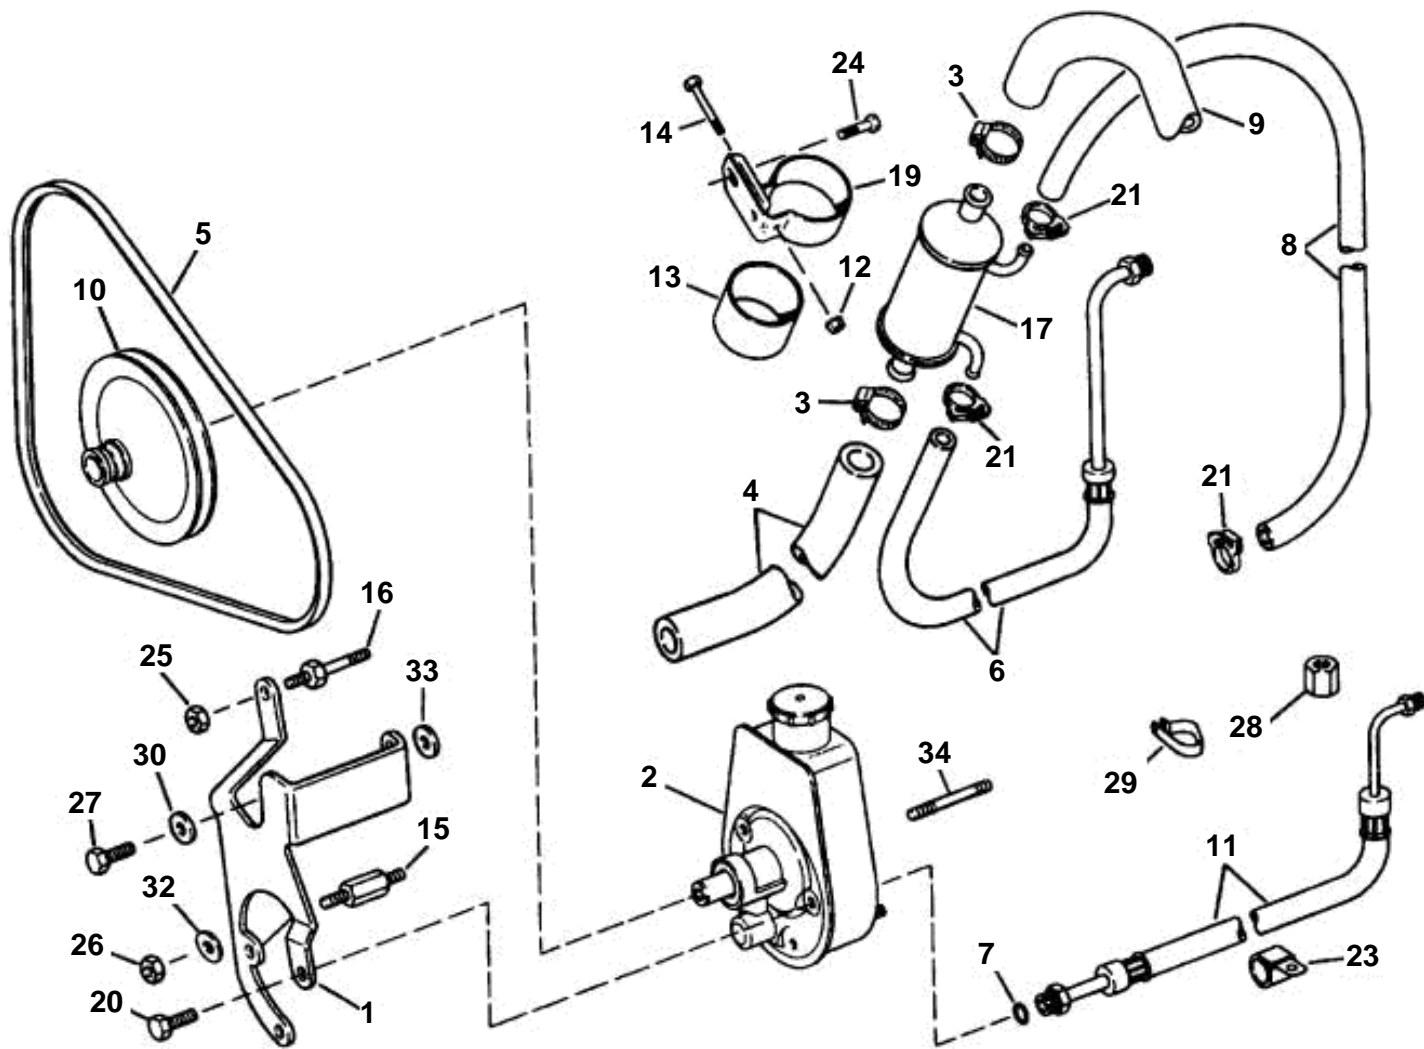

POWER STEERING PUMP, SX / DP-S

# POWER STEERING PUMP, SX / DP-S

REF	PART NO.	QTY	DESCRIPTION	NOTES
1	3853463	1	Bracket, Power steering	
2	3850491	1	Power steering pump	
3	3852602	2	Clamp, Hose, oil cooler, power steering	
4	3854848	1	Hose, Cooler to cooler	
5	3853368	1	V-belt, Power steering pump	
6	3854168	1	Hose, Cylinder to oil cooler	
7	3852497	1	O-ring, Pressure hose to steering pump	
8	3853632	1	Hose, Oil cooler to steering pump, return	
9	3854853	1	Hose, Vapor separator to oil cooler	
10	3853804	1	Pulley, P/S pump	
11	3853967	1	Hose, Steering pump to pressure valve	
12	3852079	1	Nut, Clamp, oil cooler	
13	3853236	1	Spacer, Oil cooler, power steering	
14	3852126	1	Screw, Clamp, oil cooler	
15	3852612	1	Stud, P/S bracket to engine	
16	3852507	1	Stud, Bracket to water pump	Port
17	3851921	1	Oil cooler	
19	3852218	1	Clamp, Oil cooler & bracket assy	
20	3853405	3	Screw, Steering pump bracket	
21	3852196	2	Clamp, Hose	Part of engine gasket kit
23	3852490	1	Clamp, Hoses to front mount	Port
24	3853266	1	Screw, Cooler to adapter	
25	3853403	1	Nut, Stud, power steering pump bracket	
26	3853404	1	Lock nut, PIS pump bracket to engine block	
27	3853266	1	Screw, Pump bracket to cylinder head	
28	3853315	1	Fitting, P/S hoses	
29	3852837	1	Clamp, PIS hoses to head	Port, rear
30	3852116	1	Washer, Bracket to steering pump, front	
32	3852116	1	Washer, Stud, P/S bracket to engine	
33	3852116	1	Washer, Spacer, P/S pump bracket to cyl head	Rear
34	872103	2	Pivot pin, Power steering pump	