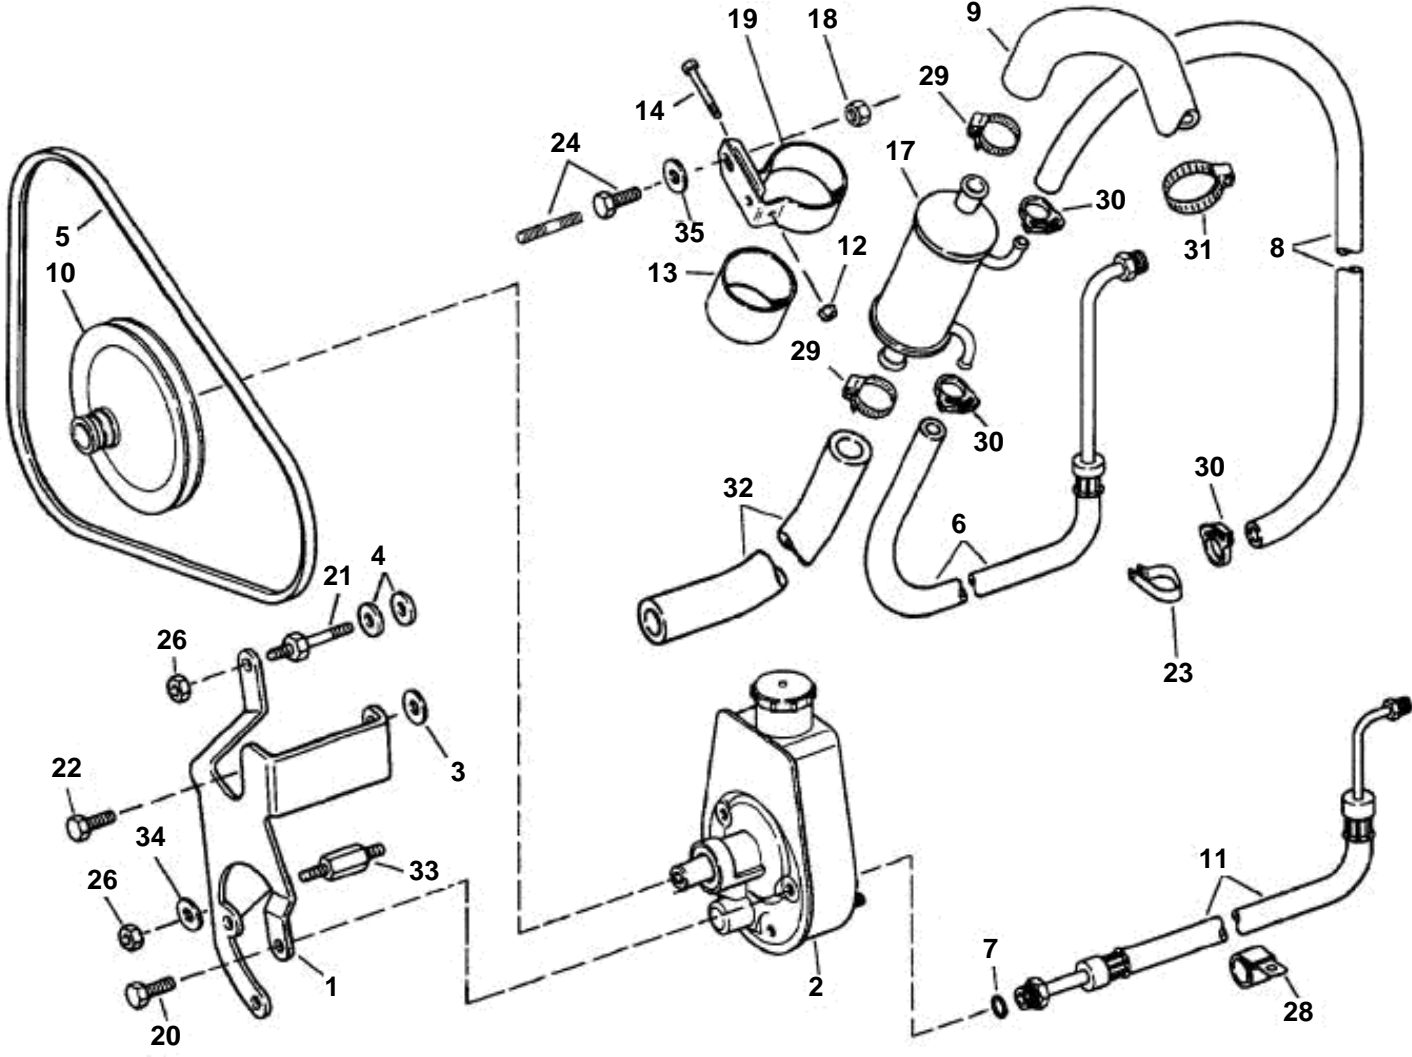

POWER STEERING PUMP

POWER STEERING PUMP

REF	PART NO.	QTY	DESCRIPTION	NOTES
1	3856871	1	Bracket, P/S pump to engine	
2	3850491	1	Power steering pump	
3	3852162	1	Washer, P/S pump bracket to cylinder head	
4	3852162	2	Washer, Stud, water/steering pump to engine	
5	3852464	1	V-belt, P/S pump	
6	3854056	1	Hose, Cylinder to oil cooler	GUGS
	3854168	1	Hose, Cylinder to oil cooler	Gi
7	3852497	1	O-ring, Pressure hose to steering pump	
8	3852839	1	Hose, Oil cooler to steering pump	Return
9	3852281	1	Hose, Gimbal to cooler	GUGS
	3856251	1	Hose, Gimbal to cooler	Gi
10	3853804	1	Pulley, P/S pump	
11	3853918	1	Hose, P/S pump to pressure valve	GUGS
	3853967	1	Hose, P/S pump to pressure valve	Gi
12	3852079	1	Nut, Oil cooler & bracket assy	
13	3853236	1	Spacer, Oil cooler	
14	3852126	1	Screw, Oil cooler & bracket assy	
17	3851921	1	Oil cooler	
18	3852065	1	Nut, Oil cooler assy to flywheel hsg	GUGS
	3852177	1	Nut, P/S cooler clamp to reservoir	Gi
19	3852218	1	Clamp, Engine oil cooler, power steering	GUGS
20	3853405	3	Screw, Steering pump bracket	
21	3852507	1	Stud, Bracket to water pump	
22	3853557	1	Screw, Bracket to cylinder head	
23	3852837	1	Clamp, P/S hoses to head	Port, rear
24	3853326	1	Screw, Cooler to flywheel hsg	GUGS
	3852093	1	Stud, Clamp, P/S cooler	Gi
26	3853403	2	Nut, Stud, P/S pump bracket	
28	3852490	1	Clamp, Hoses to front mount	
29	3853786	2	Clamp, Hose, oil cooler, water	
30	3852196	2	Clamp, Hose, P/S pump to oil cooler	Return
	3852196	1	Clamp, Hose, P/S cylinder to oil cooler	Return
31	3853786	1	Clamp, Hose, water to gimbal hsg	SX
32	3855678	1	Hose, Cooler to pump	GUGS
	3856249	1	Hose, Cooler to pump	Gi
33	3856973	1	Stud, PIS pump bracket to engine	
34	3852054	1	Washer, Bracket to stud	
35	3852058	1	Washer, Oil cooler clam to reservoir	Gi; Not shown