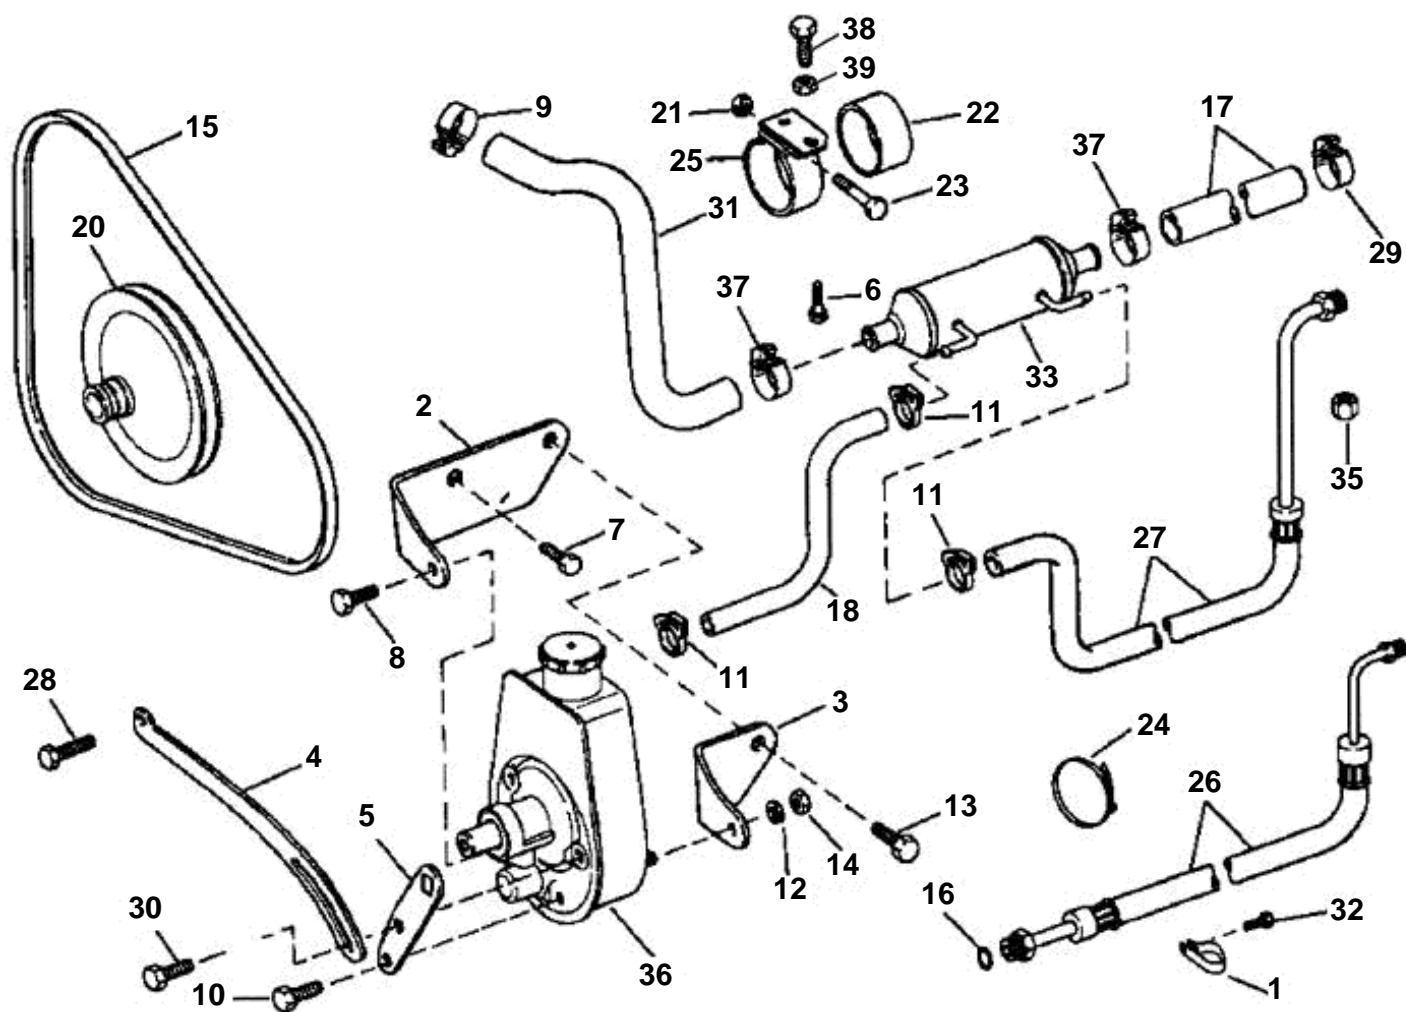

POWER STEERING PUMP

POWER STEERING PUMP

REF	PART NO.	QTY	DESCRIPTION	NOTES
1	3852837	1	Clamp, Power steering hoses to flywheel hsg	
2	3852500	1	Bracket, Steering pump to engine	Front
3	3852501	1	Bracket, Steering pump to engine	Rear
4	3853328	1	Brace, Power steering pump	
5	3853327	1	Bracket, Adjustment, power steering	
6	3853557	1	Screw, Clamp, oil cooler to manifold	
7	3853557	1	Screw, Steering pump bracket to engine	Front
8	3853405	3	Screw, Steering pump bracket	
9	3850422	1	Clamp, Hose, water pump inlet	
10	3853405	1	Screw, Adjustment bracket	
11	3852196	2	Clamp, Hose, P/S pump to oil cooler	Return
12	3852496	1	Washer, Steering pump bracket to pump	Rear
13	3853266	2	Screw, Steering pump bracket to engine	Rear
14	3852498	1	Nut, Power steering pump to bracket, stud	
15	3857835	1	V-belt, Power steering pump	
16	3852497	1	O-ring, Pressure hose to steering pump	
17	3852281	1	Hose, Gimbal hsg to oil cooler	
18	3857185	1	Hose, Oil cooler to steering pump	Return
20	3853804	1	Pulley, P/S pump	
21	3852079	1	Nut, Clamp, oil cooler	
22	3853236	1	Spacer, Oil cooler, power steering	
23	3852126	1	Screw, Clamp, oil cooler	
24	3852423	1	Cable clamp, PIS hoses to starter solenoid	
25	3852218	1	Clamp, Engine oil cooler, power steering	
26	3853809	1	Hose, Pump to actuator valve, pressure	
27	3854056	1	Hose, Actuator valve to oil cooler	
28	3853399	1	Screw, Brace to alternator	
29	3853786	1	Clamp, Hose, water to gimbal hsg	
30	3853406	1	Screw, Brace to power steering pump	
31	3857180	1	Hose, Oil cooler to water pump	
32	3853557	1	Screw, Clamp to flywheel housing	
33	3851921	1	Oil cooler, Power steering	
35	3853315	1	Fitting, P/S hoses	
36	3850491	1	Power steering pump	
37	3853786	2	Clamp, Hose, water to oil cooler	
38	3853266	1	Screw, P/S cooler clamp	
39	3852065	1	Nut, Screw, P/S cooler clamp	