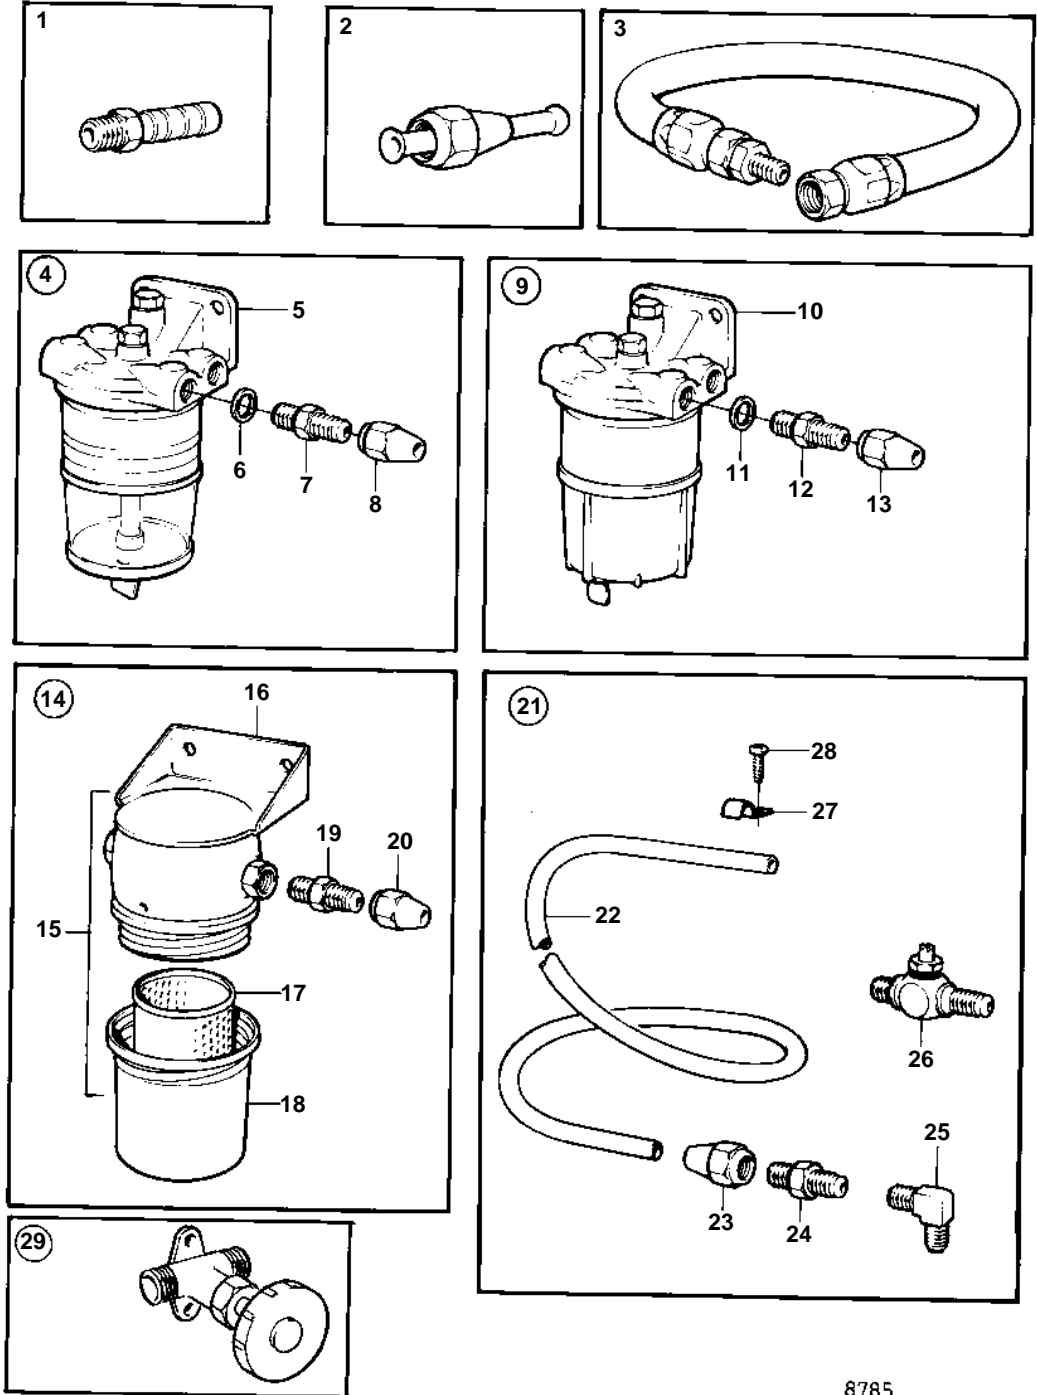

COMMON

8785

**COMMON**

REF	PART NO.	QTY	DESCRIPTION	SEE SEC.	NOTES
1	855117	1	Nipple		1/8"-27 NPTF
	855207	1	Nipple		1/4"-18 NPTF
2	829744	1	Hose connection		5/16"
	855129	1	Connector		5/16"
3	1141555	1	Fuel hose		
	1141554	1	Fuel hose		
	1140062		Copper tube		
4	845109	1	Fuel filter kit		5/16", 3/8"
			Bulletin 50-03	50-03-EN	Extra Fuel/Water Separators, D2010, D22
5	821094	1	• Fuel strainer		
			• Bulletin 50-03	50-03-EN	Extra Fuel/Water Separators, D2010, D22
6	18817	2	• Gasket		
7	191397	2	• Nipple		5/16"
	941438	2	• Nipple		3/8"
8	954322	2	• Cap nut		5/16"
	954323	2	• Cap nut		3/8"
9	833972	1	Water separator		5/16", 3/8"
10	833971	1	• Water separator		
11	957176	2	• Gasket		
12	191397	2	• Nipple		5/16"
	941438	2	• Nipple		3/8"
13	954322	2	• Cap nut		5/16"
	954323	2	• Cap nut		3/8"
14	841071	1	Filter		REPL BY 855952
15	841054	1	• Fuel filter		
16		1	• • HOUSING		
17	841162	1	• • Filter		
18		1	• • COVER		
19	190962	2	• Nipple		5/16"
	954337	2	• Nipple		3/8"
20	954322	2	• Cap nut		5/16"
	954323	2	• Cap nut		3/8"
21	827912	1	Fuel line		5/16"
22	943847	1	• Tube		5/16", L=5000MM
23	954322	3	• Cap nut		
24	954336	2	• Nipple		
25	954343	1	• Elbow nipple		
26	824599	1	• Tap		
27	951189	15	• Clamp		
28	955139	15	• Screw		
29	838418	X	Fuel valve		