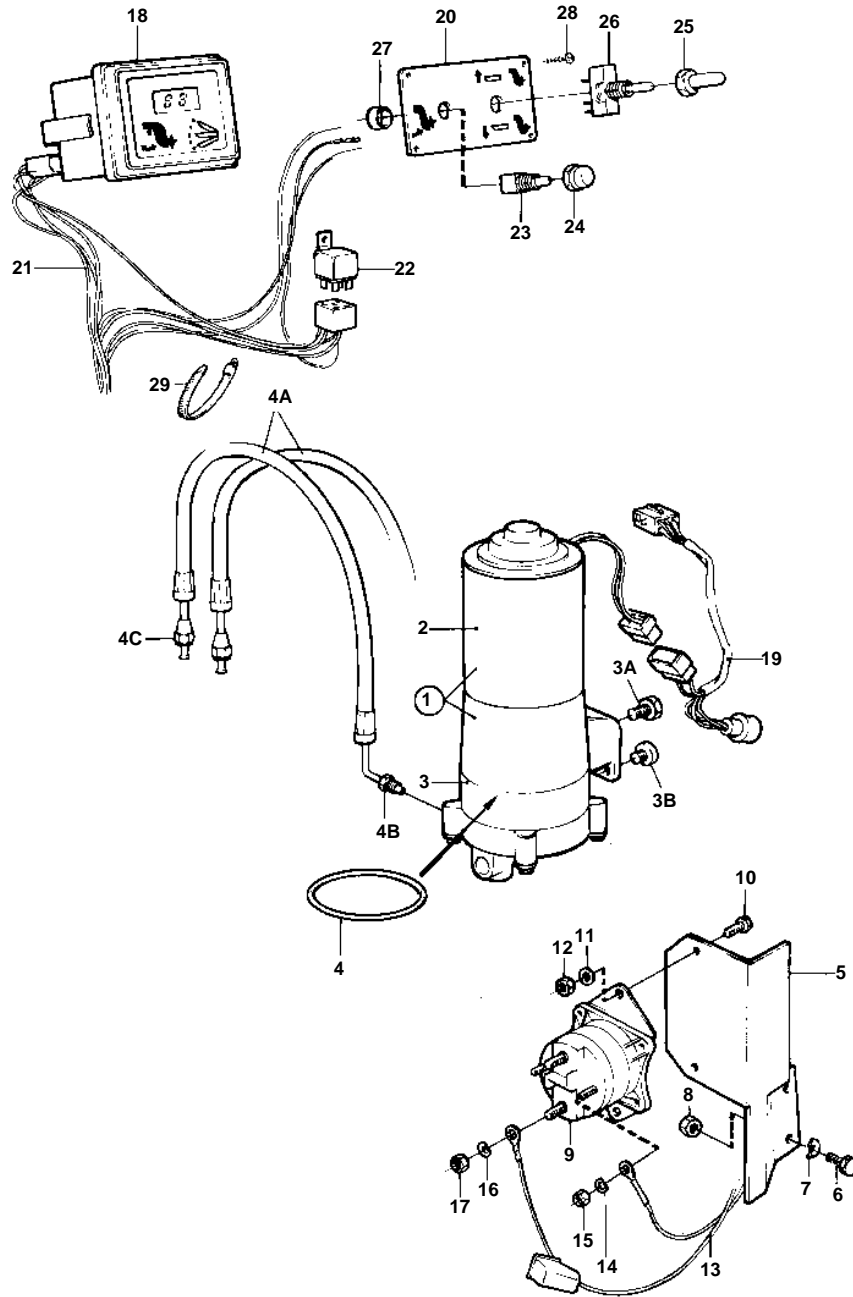

AQ260A

7557

HYDRAULIC PUMP, TRIM INSTRUMENT AND INSTALLATION COMPONENTS

04A

AQ260A

REF	PART NO.	QTY	DESCRIPTION	NOTES
1	852928	1	Hydraulic pump	
2		1	· MOTOR	
3		1	· PUMP HOUSING	
3A	940148	1	Screw	
3B	853215	2	Plug	
4	853085	1	· O-ring	
4A	852839	2	Hose	
4B	87698	2	· Nipple	
4C	954320	2	· Nut	
5	853020	1	Bracket	
6	955296	3	Screw	
7	941907	3	Spring washer	
8	955782	3	Nut	
9	852565	2	Relay	
10	956094	2	Screw	
11	949607	2	Spring washer	
12	955781	2	Nut	
13		X	CABLES AND TERMINALS	SEE GROUP 3
14	941905	4	Spring washer	
15	955844	4	Nut	
16	941907	4	Spring washer	
17	955834	4	Nut	
18	828731	1	Trimmer	
19	853032	1	Cable trunk	
20	853982	1	Stud	(828739)
21		X	CABLES AND TERMINALS	SEE GROUP 3
22	876040	1	Relay kit	
23	828584	1	Switch	
24	828586	1	Button	
25	828743	1	Button	
26	828742	1	Switch	
27	828740	2	Spacer washer	
28	828647	4	Screw	
29	949666	X	Strip clamp	