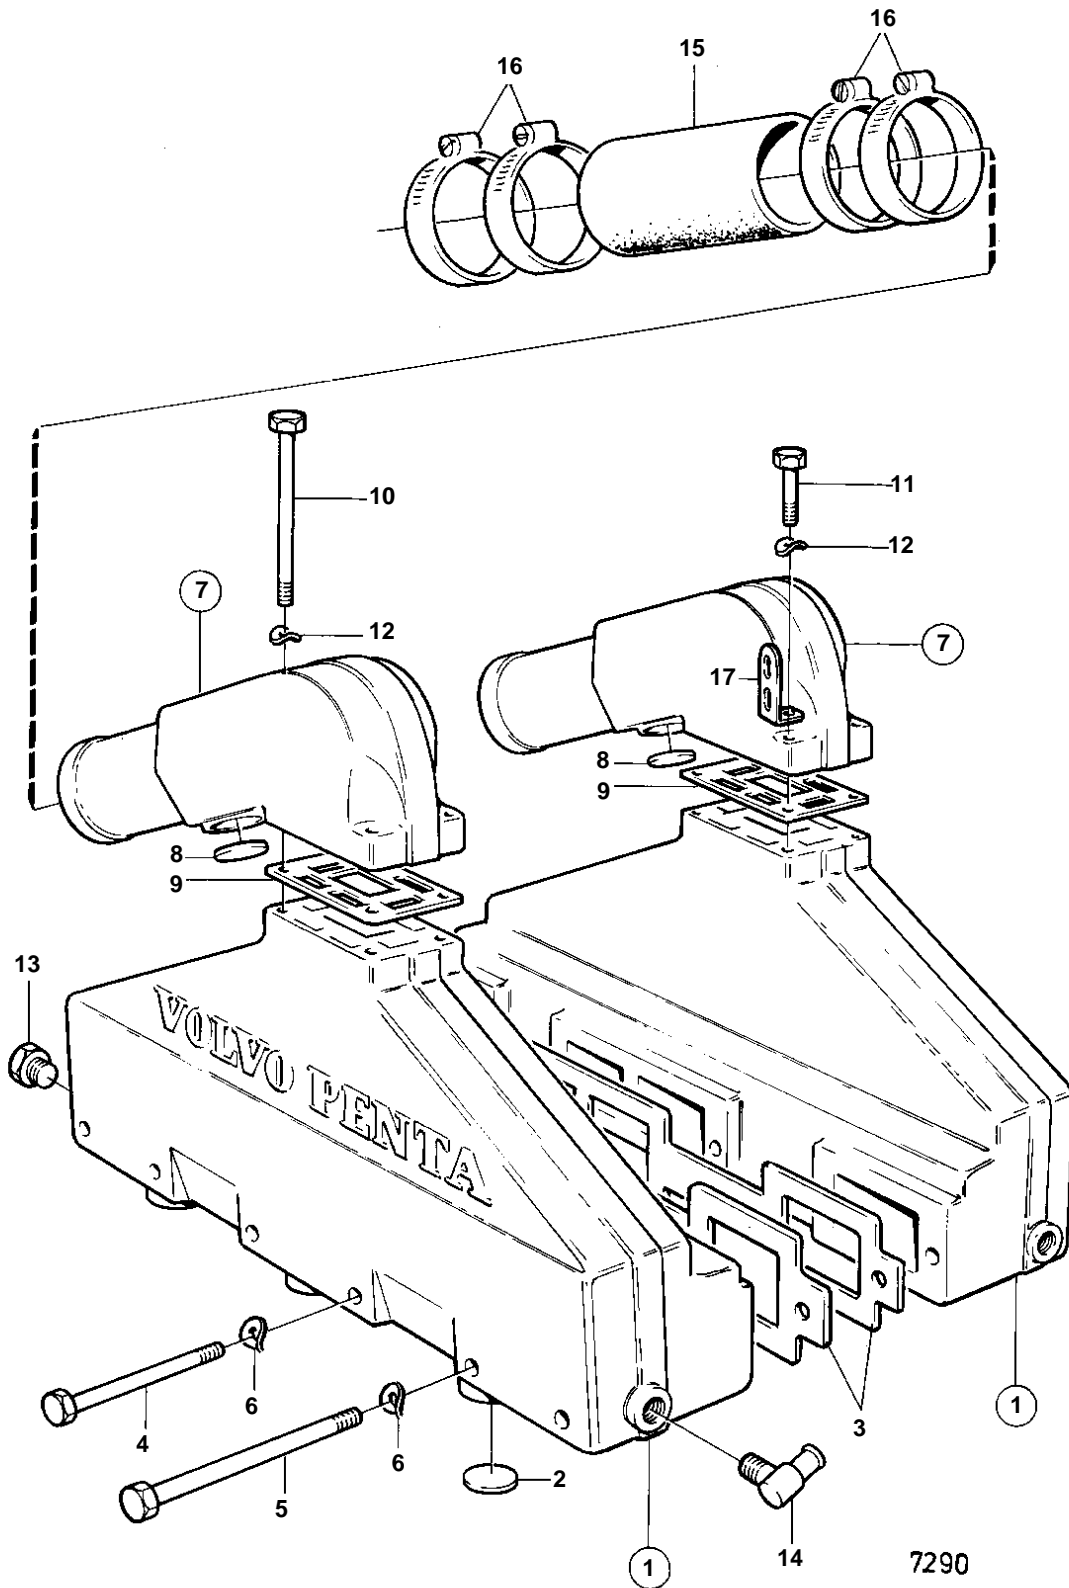

AQ231A

AQ231A

REF	PART NO.	QTY	DESCRIPTION	SEE SEC.	NOTES
1	855926	2	Exhaust pipe		
2	477024	6	· Expansion plug		(192211)
3	856034	2	Gasket		SERIAL NO 78795-
4	942268	8	Hexagon screw		
5	942547	4	Hexagon screw		
6	942336	12	Spring washer		
7	855384	2	Exhaust riser		REPLACED BY 1EA 855384, 2EA 940136 SCREW AND 2EA 948828 SCREW.
8	477024	2	· Expansion plug		(192211)
9	856039	2	Gasket		
10	959794	4	Hexagon screw		
11	940186	4	Hexagon screw		
12	941907	8	Spring washer		
13	192154	2	Plug		
14	961610	2	Hose nipple	17475	
15	855388	2	Exhaust hose		L = 2X130 MM
16	853012	8	Hose clamp		
17	965552	1	Bracket		