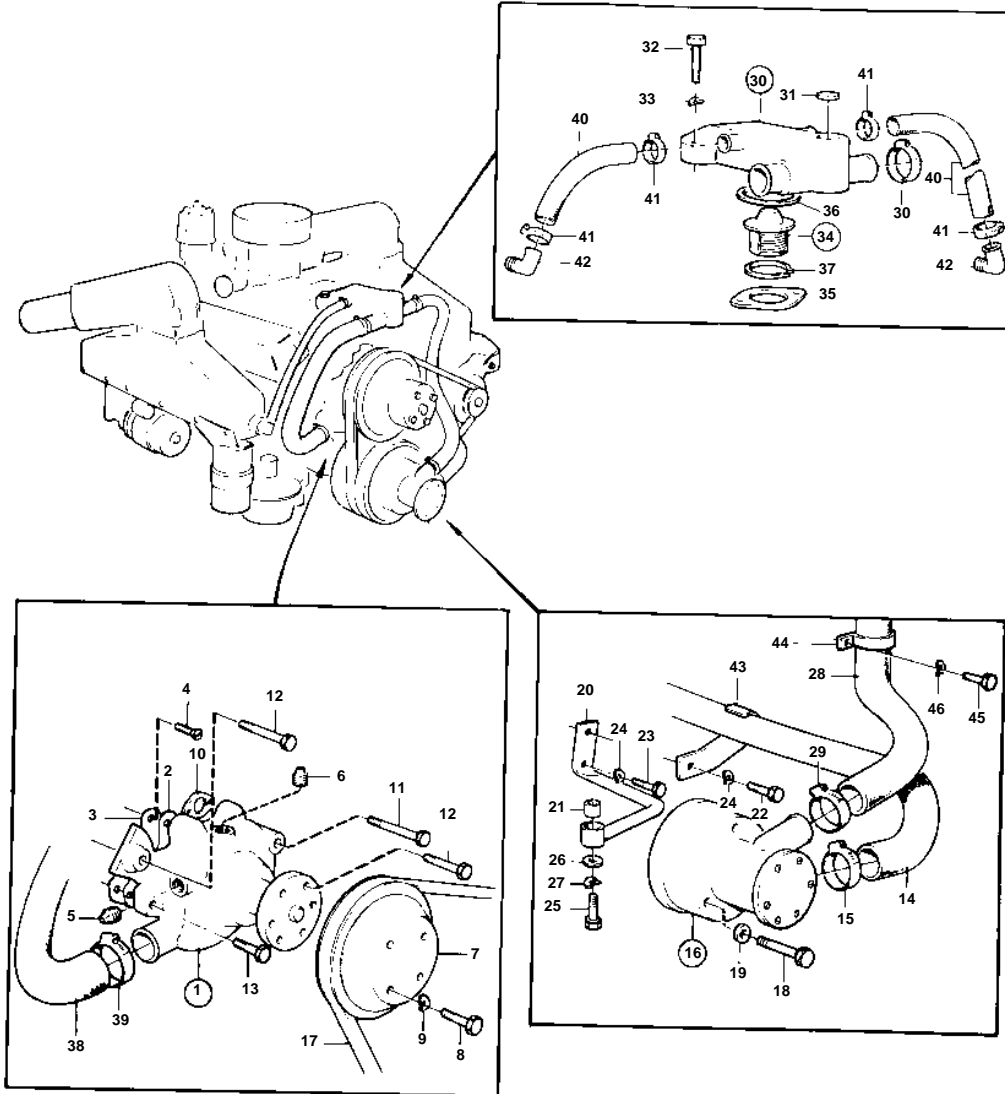

AQ231A

924B

AQ231A

REF	PART NO.	QTY	DESCRIPTION		SEE SEC.	NOTES
1	835390	1	Water pump			REPLACED BY WATER PUMP 856364, WHICH CONTAINS 2 GASKETS 835210.
2	841036	1	· Gasket	IK		
3	841209	1	· Plate			REPL BY 856364
4	841426	6	· Screw			
5	952358	1	· Plug			
6	952359	1	· Plug			
7	855283	1	Pulley			
8	955655	4	Screw			
9	941907	4	Spring washer			
10	835210	2	Gasket	IK		
11	940162	1	Screw			
12	955536	2	Screw			
13	955540	1	Screw			
14	855373	1	Hose			
15	961669	2	Hose clamp			
16	841640	1	Sea water pump			
					02B-0400	
17	958498	1	V-belt			
18	948324	3	Screw			
19	942336	3	Spring washer			
20	826421	1	Bracket			
21	826422	1	Rubber bushing	IK		
22	940115	1	Screw			
23	955534	1	Screw			SEE GROUP 3
24	942336	2	Spring washer			
25	955523	1	Screw			
26	960141	1	Washer			
27	941907	1	Spring washer			
28	826423	1	Hose			
29	961669	2	Hose clamp			
30	855485	1	Thermostat housing			
31	477026	1	· Expansion plug			(192426)
32	955537	2	Screw			
33	942336	2	Spring washer			
34	876305	1	Thermostat kit			(875794)
35	835417	1	· Gasket	IK		
36	416033	1	Sealing ring			
37	855486	1	Lock ring			
38	834906	1	Hose			
39	961671	2	Hose clamp			
40	952970	X	Rubber hose			L = 2X350 MM
41	961666	4	Hose clamp			
42	961610	2	Hose nipple			
43	855567	1	Clamp			
	855568	1	Clamp			
44	841307	1	Clamp			
45	955534	1	Screw			
46	942336	1	Spring washer			