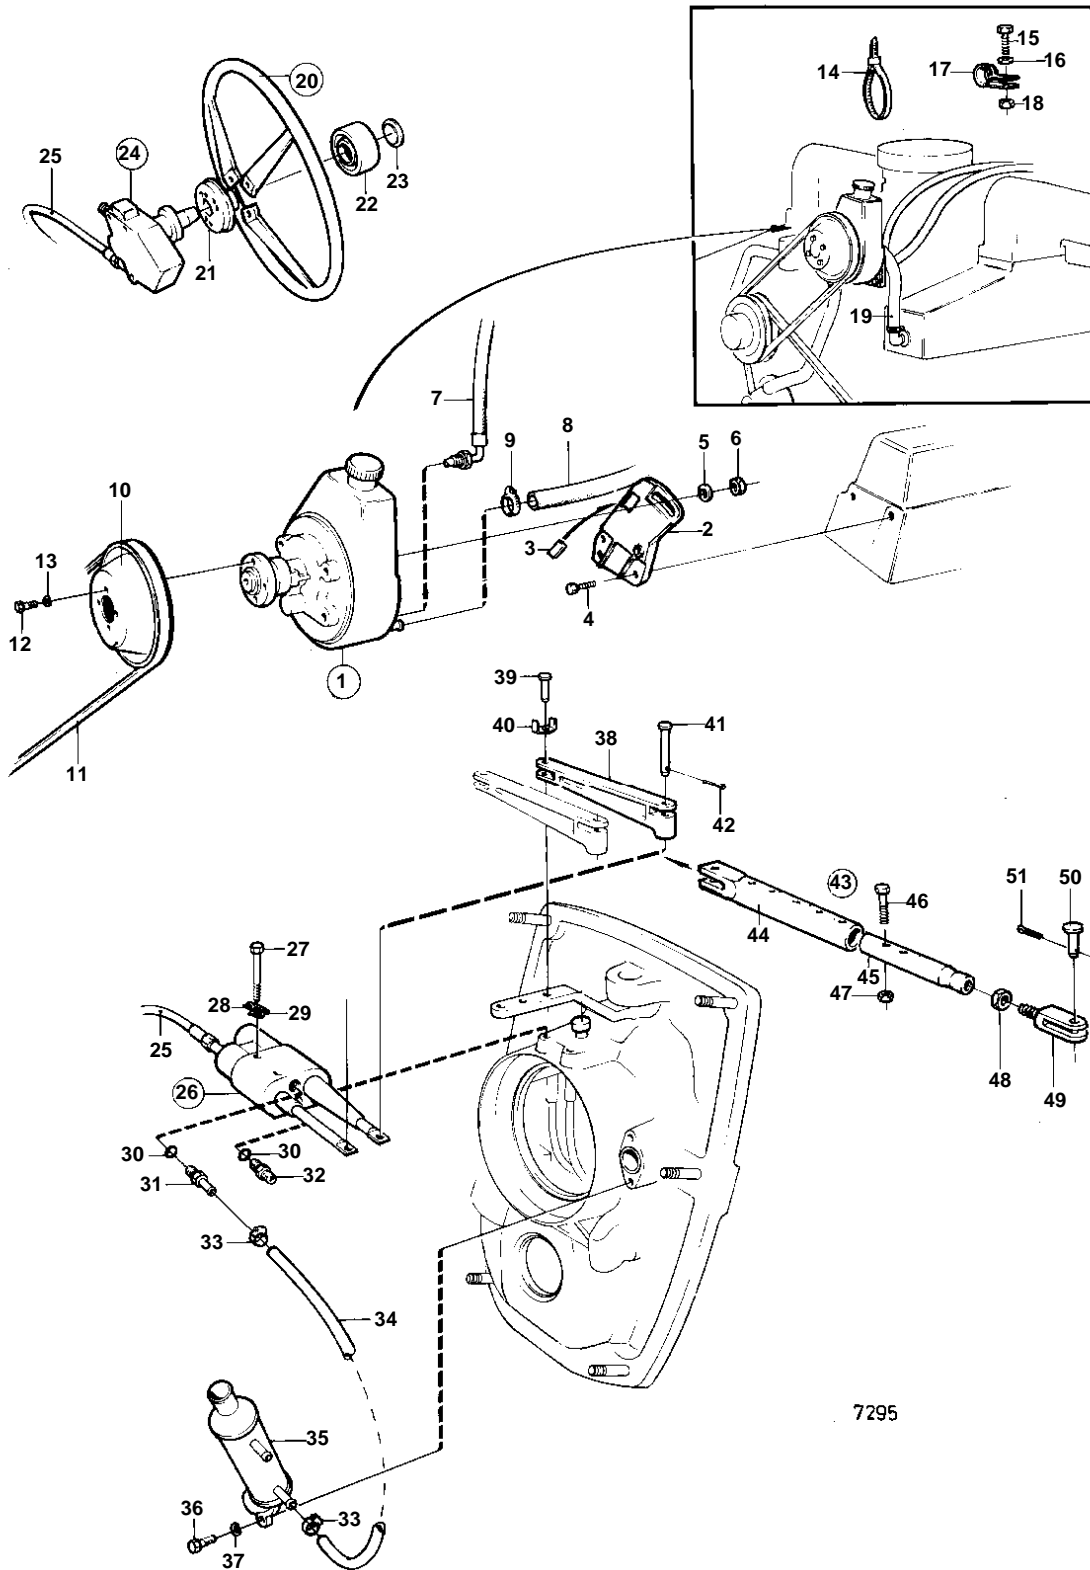

AQ225D,AQ225F

7295

## AQ225D,AQ225F

REF	PART NO.	QTY	DESCRIPTION	SEE SEC.	NOTES
1	838310	1	Power steering pump		
				060-0280	
	855860	1	Power steering pump		
				060-0280	
2	855847	1	Bracket		
3	855868	1	Support		
4	955535	3	Screw		
5	11975	2	Washer		
6	963107	2	Nut		
7	855270	1	Hose		EARLY TYPE
	853454	1	Hose		LATE TYPE
8	838311	X	Hose		L = 1800 MM
9	961664	1	Hose clamp		
10	855353	1	Pulley		
11	966387	1	V-belt		L = 1050 MM
12	955293	4	Screw		
13	941907	4	Spring washer		
14	948210	X	Strip clamp		
15	955512	1	Screw		
16	955893	1	Washer		
17	949386	1	Clamp		
18	955825	1	Nut		
19	952970	X	Rubber hose		L = 500 MM
20	850936	1	Steering wheel		
21	828943	1	· Steering wheel pad		
22	850938	1	· Steering wh emblem		
23	853160	1	· Lock washer		
24	850809	1	Steering head		
				060-0300	
25	853185	X	Steering cable		L = 3000 MM
	850811	X	Steering cable		L = 3300 MM
	853188	X	Steering cable		L = 3750 MM
	853189	X	Steering cable		L = 4000 MM
	853190	X	Steering cable		L = 4250 MM
	850815	X	Steering cable		L = 4500 MM
	850816	X	Steering cable		L = 4800 MM
	853193	X	Steering cable		L = 5000 MM
	853194	X	Steering cable		L = 5500 MM
	853195	X	Steering cable		L = 6000 MM
	828866	X	Steering cable		L = 6750 MM
	853287	X	Steering cable		L = 7900 MM
	853288	X	Steering cable		L = 8500 MM
26	852741	1	Steering cylinder		
	853307		Repair kit		
27	968247	2	Screw		
28	853254	2	Striker plate		
29	941908	2	Spring washer		
30	958226	2	O-ring		
31	946152	1	Nipple		
32	957031	1	Nipple		
33	961664	3	Hose clamp		
34	838311	X	Hose		L = 500 MM
35	838482	1	Oil cooler		
36	955515	2	Screw		
37	941906	2	Spring washer		
38	852787	1	Link rod		
39	913158	1	Clevis pin		
40	853160	1	Lock washer		
41	852789	1	Clevis pin		
42	907856	2	Cotter pin		
43	828913	1	Link stay		
44	828892	1	Tube		
45	828893	1	Tube		

AQ225D,AQ225F

REF	PART NO.	QTY	DESCRIPTION	SEE SEC.	NOTES
46	955321	2	Screw		
47	963107	2	Nut		
48	955806	1	Nut		
49	828894	1	Adjusting bar		
50	913158	2	Clevis pin		
51	967707	2	Cotter pin		