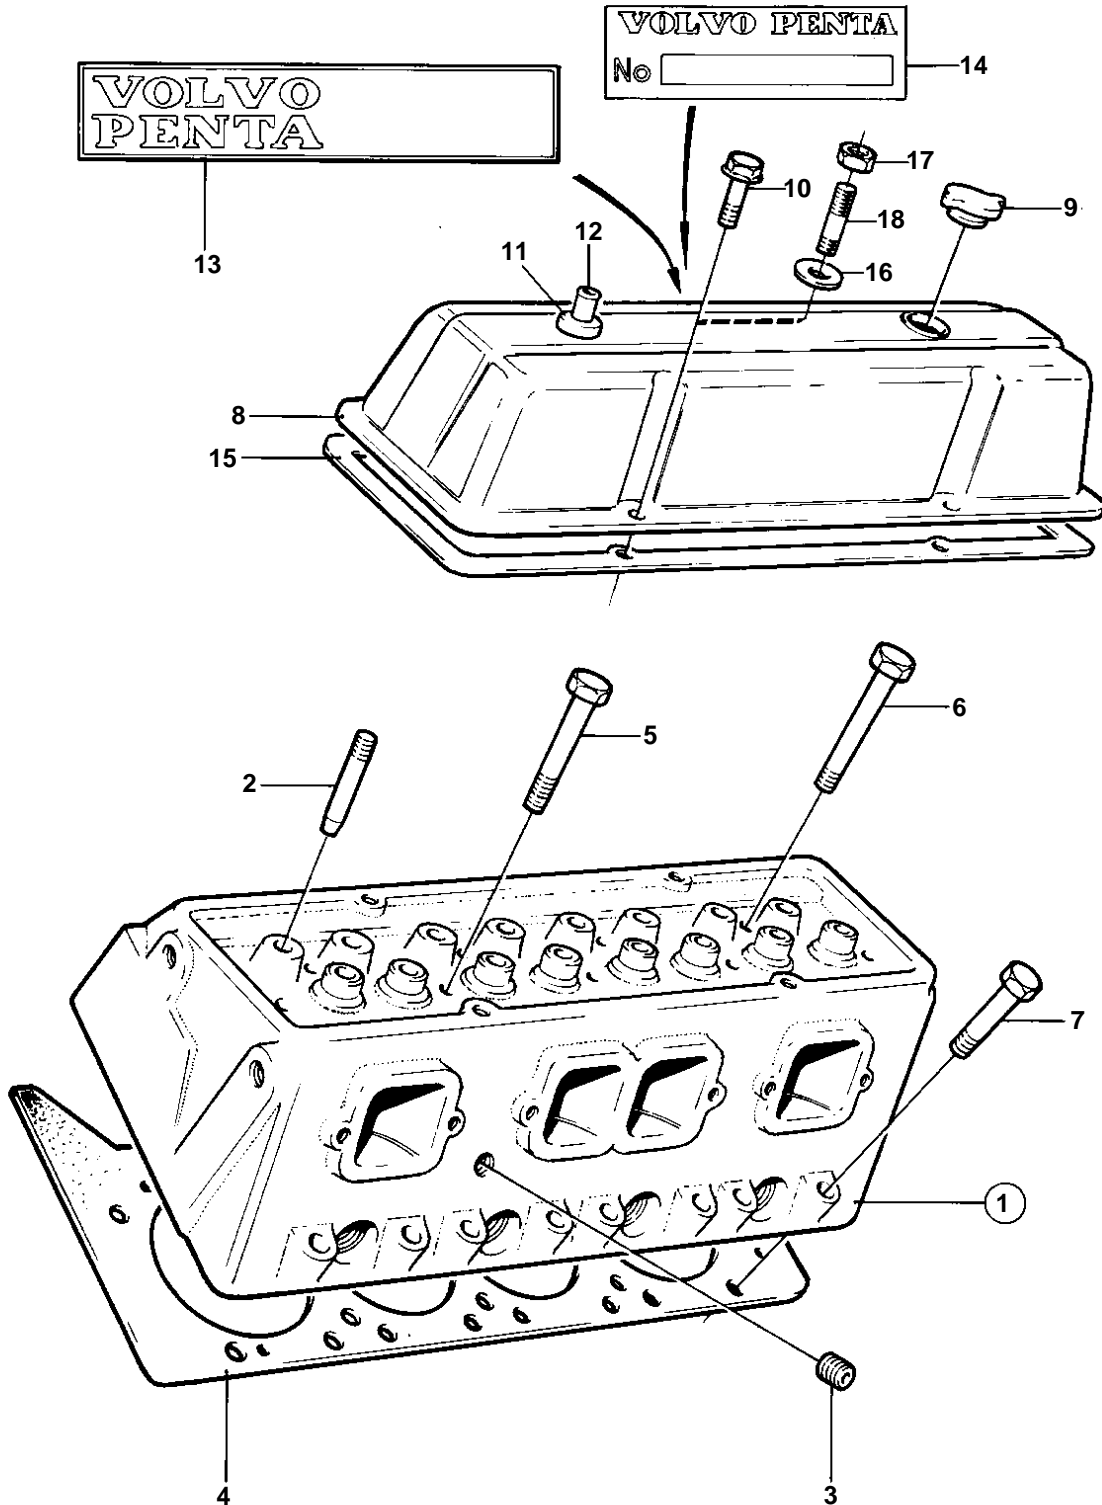

AQ225D

## AQ225D

REF	PART NO.	QTY	DESCRIPTION	SEE SEC.	NOTES
1		2	Cylinder head		MO-15652
		2	Cylinder head		REPLACED BY 1EA CYLINDER HEAD 841869, 4EA INLET VALVES 841860, 4EA EXHAUST VALVES 835541 AND 0,25PC SEAL KIT 855564., MO15653-19205
		2	Cylinder head		MO19206-
2	835108	16	· Stud	17182	
3	952358	2	Plug		AQ200D MO-19205., AQ260A MO-19205, AQ290A MO-19205., AQ225D MO-19205 AND MO20074-20183.
	968145	2	Plug		AQ200D MO19206-, AQ260A MO19206-, AQ290A MO19206-., AQ225D MO19206-EXCEPT MO20074-20183.
4	841207	2	Gasket		
5	835077	14	Screw		
6	835079	4	Screw		
7	835078	16	Screw		
8		2	Valve cover		
9	818620	2	Filler cap		
10	841426	8	Screw		
11	835415	2	Rubber bushing		SEE GROUP 2C
12	841546	2	Hose attachment		SEE GROUP 2C
13	826425	2	Decal		
14		1	ENGINE NUMBER DECAL		
	841261	X	Sealant		SEE GROUP 9, EARLY TYPE
15	855590	2	Gasket		LATE TYPE
16	855593	4	Washer		LATE TYPE
17		8	Flange nut		LATE TYPE
18		8	Stud		LATE TYPE