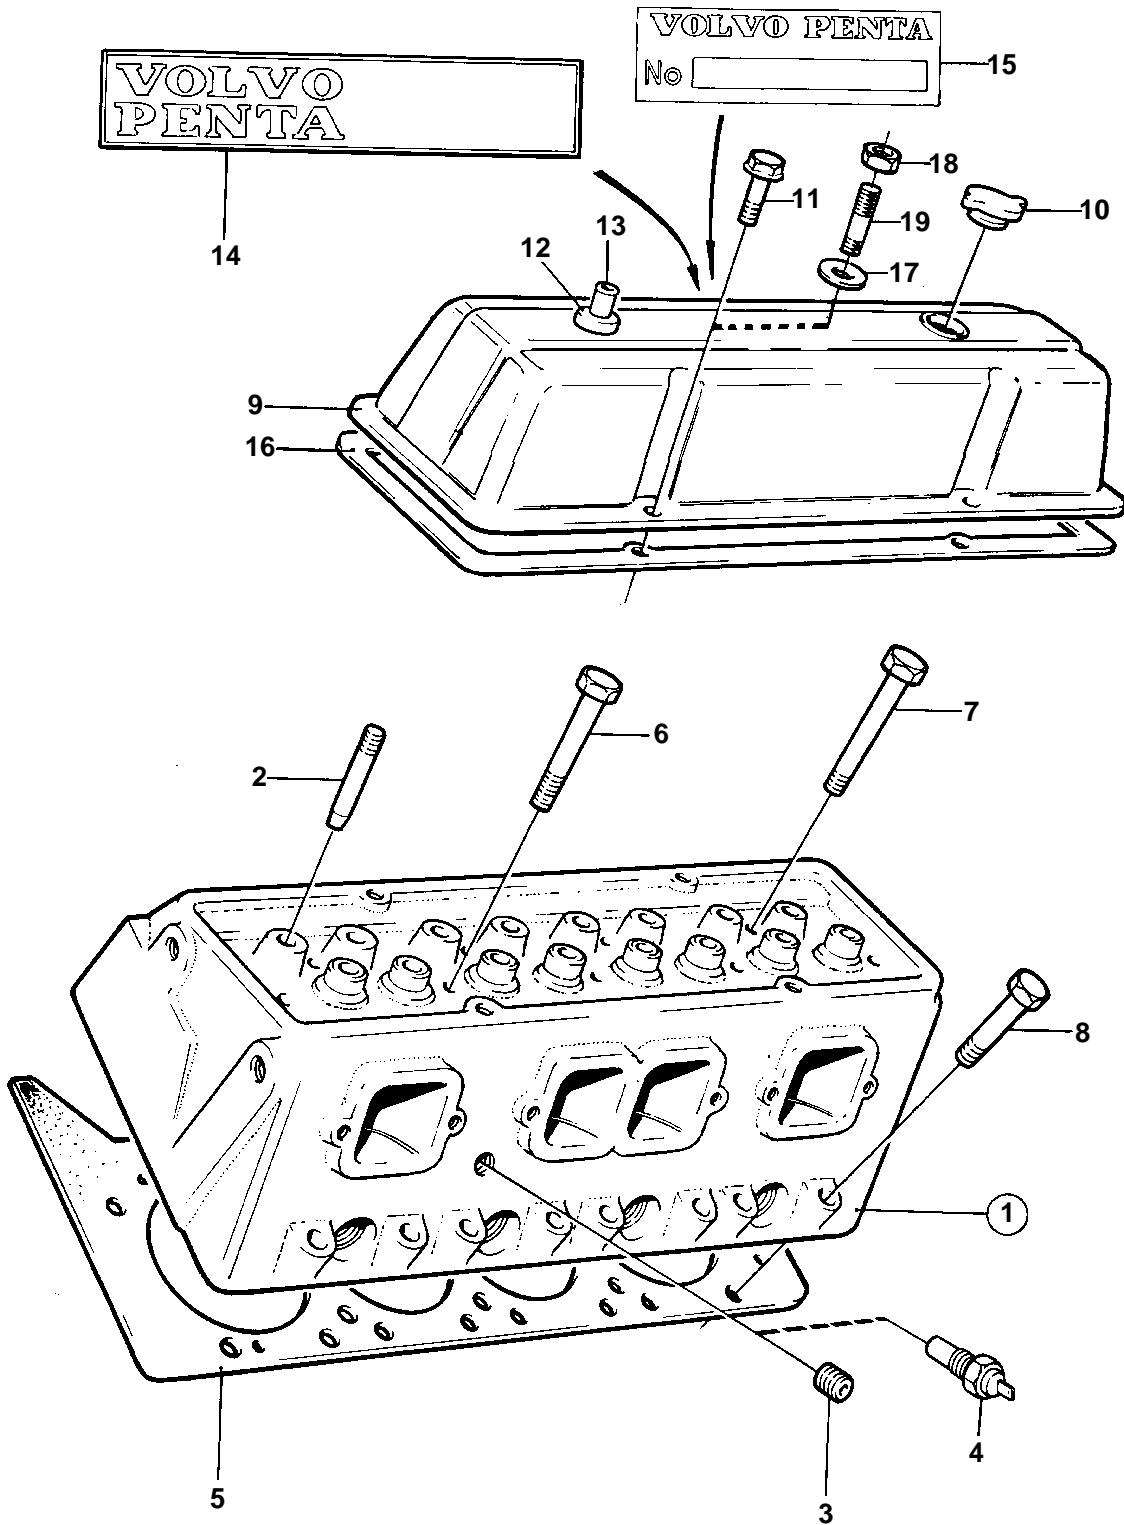

BB225B

7287

BB225B

REF	PART NO.	QTY	DESCRIPTION	SEE SEC.	NOTES
1		2	Cylinder head		
2	835108	16	· Stud	17186	
3	952358	1	Plug		BB225B MO-20393, BB260B MO-20363.
	968145	1	Plug		BB225B MO20394-, BB260B MO20364-., (952357)
4		1	Thermo monitor		BB225B MO-20393, BB260B MO-20363.
	841890	1	Switch		BB225B MO20394-, BB260B MO20364-.
5	841207	2	Gasket		
6	835077	14	Screw		
7	835079	4	Screw		
8	835078	16	Screw		
9		2	Valve cover		
10	818620	2	Filler cap		
11	841426	8	Screw		
12	835415	2	Rubber bushing		SEE GROUP 2C
13	841546	2	Hose attachment		SEE GROUP 2C
14		2	Decal		
15		1	ENGINE NUMBER DECAL		
	841261	X	Sealant		EARLY TYPE, SEE GROUP 9
16	855590	2	Gasket		BB225B SPEC.867893 AND 867894, BB260B SPEC.867895 AND 867896
17	855593	4	Washer		BB225B SPEC.867893 AND 867894, BB260B SPEC.867895 AND 867896
18		8	Flange nut		BB225B SPEC.867893 AND 867894, BB260B SPEC.867895 AND 867896
19		8	Stud		BB225B SPEC.867893 AND 867894, BB260B SPEC.867895 AND 867896