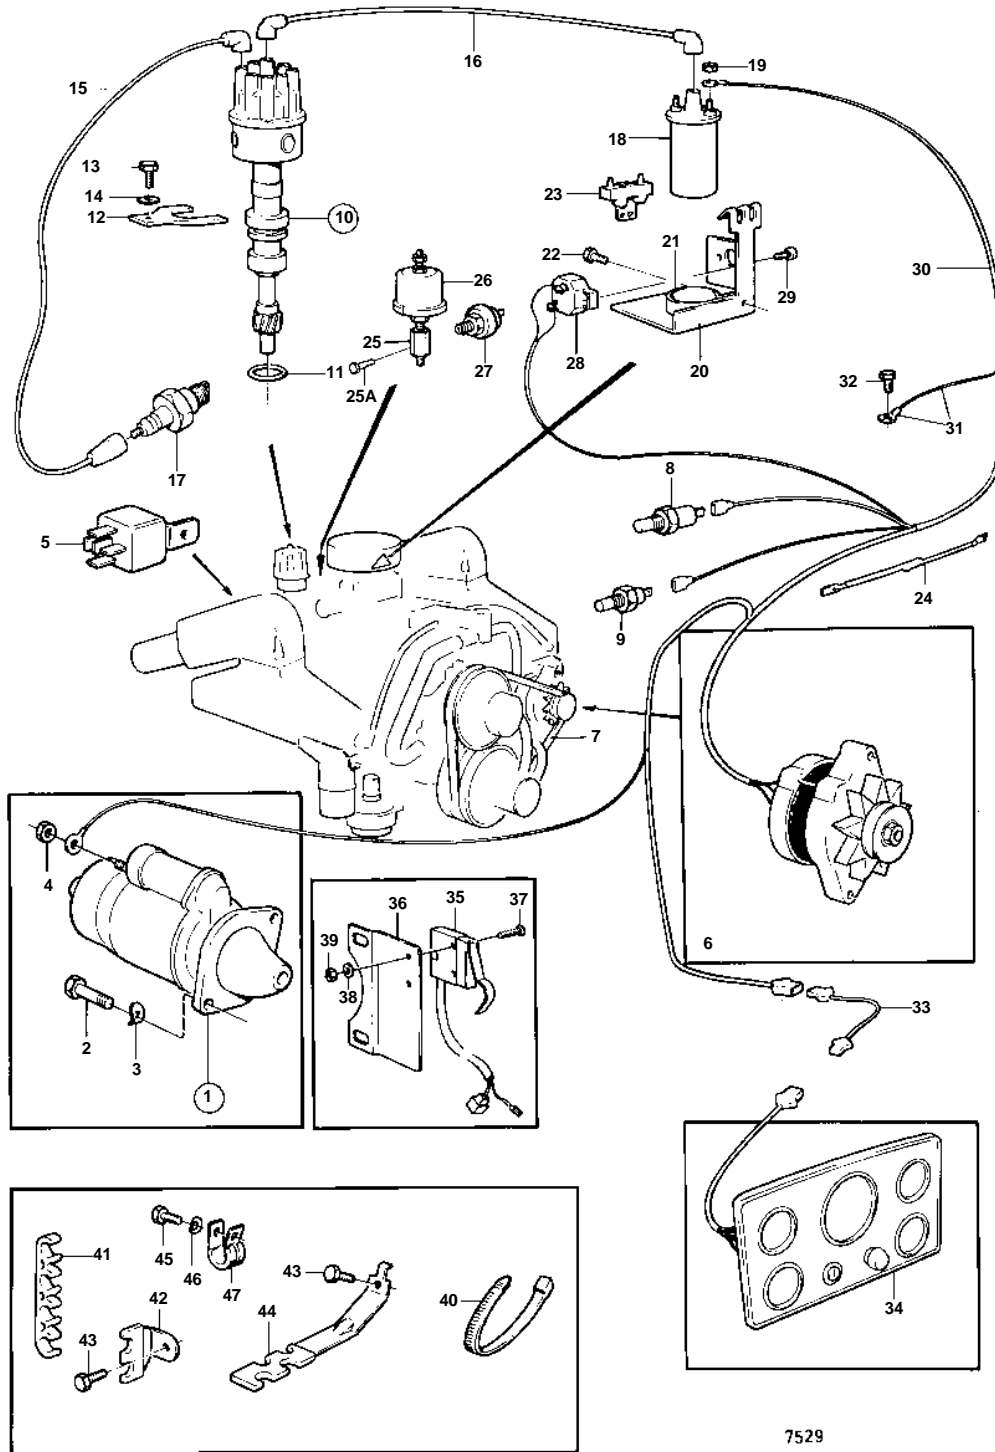

BB225B

7529

BB225B

REF	PART NO.	QTY	DESCRIPTION	SEE SEC.	NOTES
1	855334	1	Starter motor		
		X	· COMPONENTS NOT SPEC.		
2	940134	1	Hexagon screw		
3	941909	1	Spring washer		
4	955780	2	Hexagon nut		
5	841177	1	Relay		
6		1	ALTERNATOR AND INSTALLATION COMPONENTS	17241	
7	958498	1	V-belt		
8	835630	1	Temperature sensor		SEE GROUP 2B
	835649	1	Sensor		FOR FLY BRIDGE., SEE GROUP 9
9	841890	1	Switch		SEE GROUP 2A
	835649	1	Sensor		FOR FLY BRIDGE., SEE GROUP 9
10	841069	1	Distributor		
11	835154	1	Gasket		
12	841530	1	Retainer		
13	955535	1	Hexagon screw		
14	941744	1	Washer		
15	841228	2	Ignition cable		CYL 1,2
	841227	2	Ignition cable		CYL 3,4
	841226	2	Ignition cable		CYL 5,6
	841225	2	Ignition cable		CYL 7,8
16	855674	1	Ignition cable		
17	876047	2	Spark plug kit		
18	835998	1	Ignition coil		
19		2	Nut		
20	834700	1	Bracket		SEE GROUP 2D
21	1219561	1	Clamp		
22		1	Screw		
23	835999	1	Series resistance		
24	834784	1	Resistor		
25		1	Nipple		
25A	16325	1	Plug		
26	834920	1	Oil pressure sensor		
	834921	1	Oil pressure sensor		FOR FLY BRIDGE., (835651)
27	841599	1	Pressure monitor		
28	841178	1	Automatic fuse		40A
29	950013	2	Cross recessed screw		
30		1	Cable trunk		
31		X	· CABLES AND TERMINALS	17252	
32	841426	1	Screw		
35		1	Switch		
36		1	Bracket		
37	956050	2	Cross recessed screw		
38	955890	2	Washer		
39	955778	2	Hexagon nut		
40	948210	X	Cable tie		
41		2	Retainer		
42		2	Retainer		
43	841426	3	Screw		
44	835427	2	Retainer		