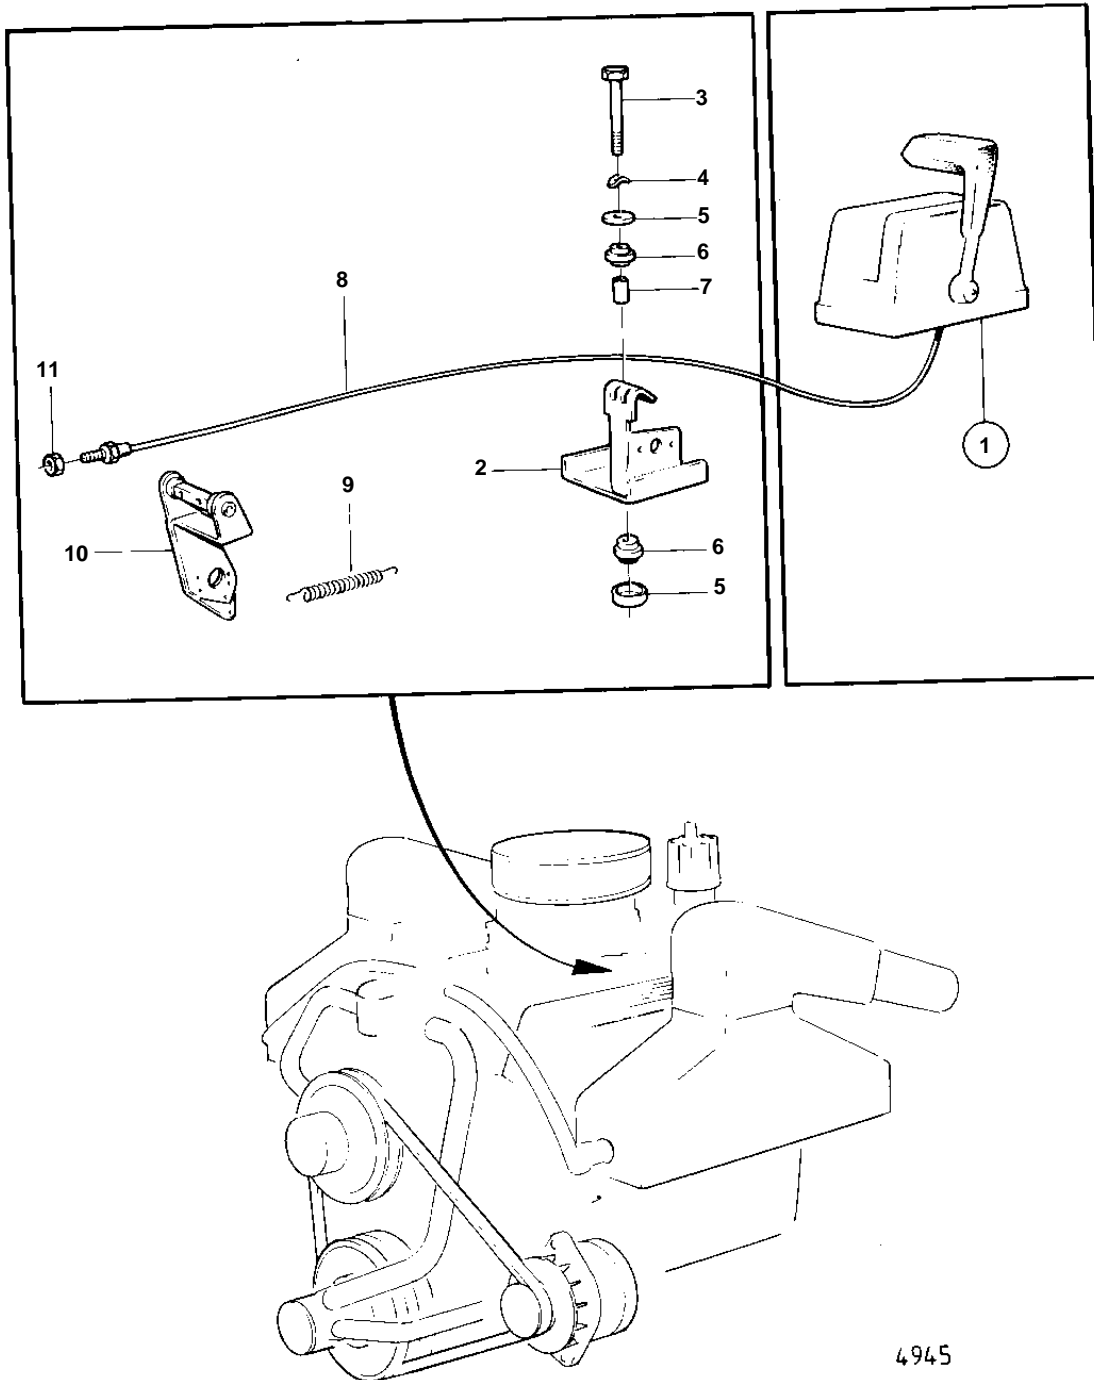

AQ225E, BB225B, BB225C

AQ225E, BB225B, BB225C

REF	PART NO.	QTY	DESCRIPTION	NOTES
1		X	ENGINE SPEED CONTROL	
2	834700	1	Bracket	SEE GROUP 3
3	940159	2	Hexagon screw	
4	941907	2	Spring washer	
5	418531	4	Washer	
6	403877	4	Rubber bushing	
7	403894	2	Spacer sleeve	
8		X	CONTROL CABLE	SEE GROUP 9
9	804274	1	Tension spring	
10	834713	1	Lever	SEE GROUP 9
11	955844	2	Hexagon nut	