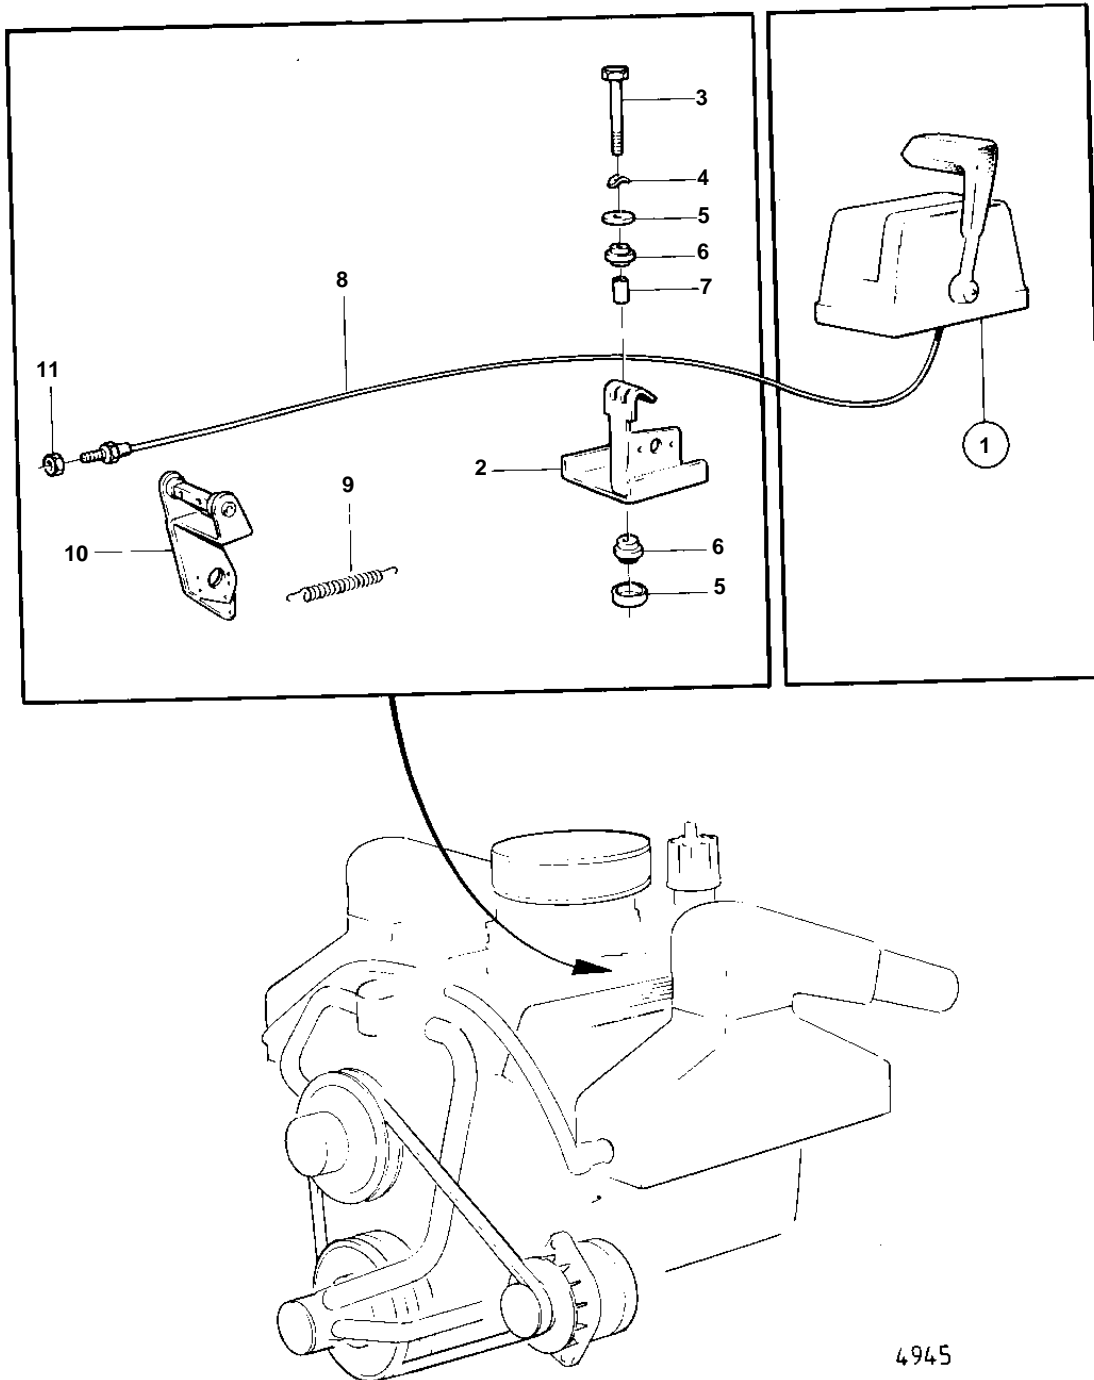

BB225AV

**BB225AV**

REF	PART NO.	QTY	DESCRIPTION	NOTES
1		X	ENGINE SPEED CONTROL	SEE GROUP 9
2	834700	1	Bracket	SEE GROUP 3
3	940159	2	Hexagon screw	
4	941907	2	Spring washer	
5	418531	4	Washer	
6	403877	4	Rubber bushing	
7	403894	2	Spacer sleeve	
8		X	CONTROL CABLE	SEE GROUP 9
9	804274	1	Tension spring	
10	834713	1	Lever	SEE GROUP 9
11	955844	2	Hexagon nut	