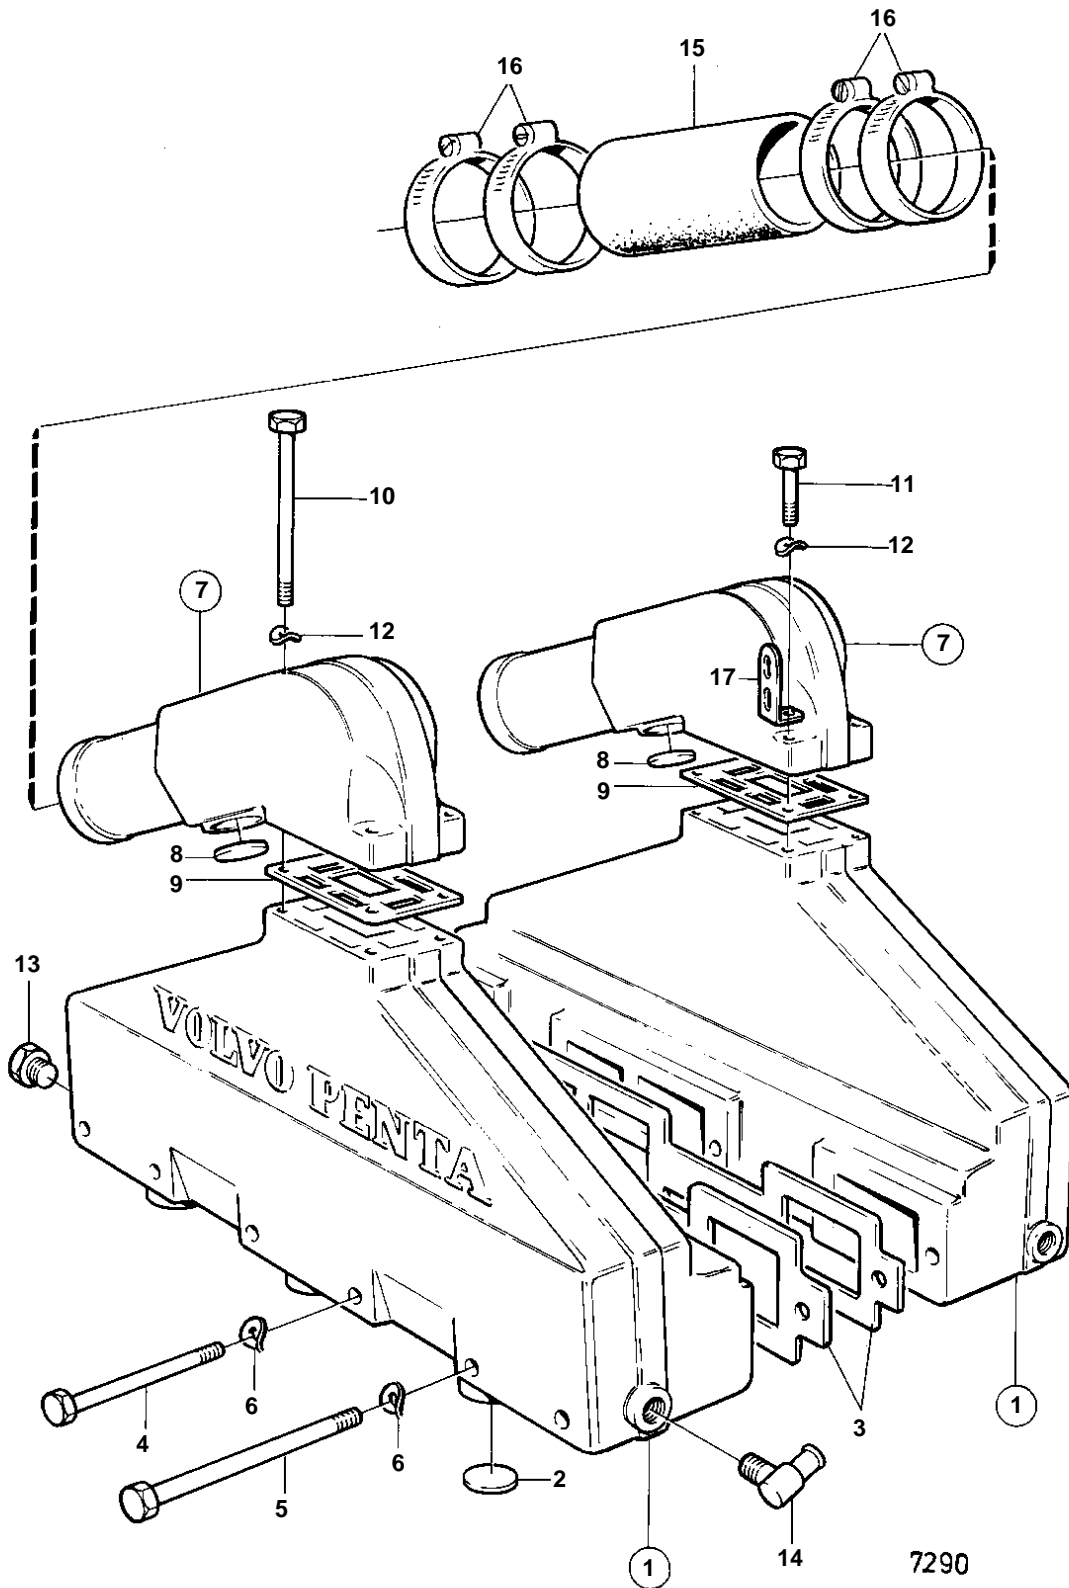

AQ211A

AQ211A

REF	PART NO.	QTY	DESCRIPTION	SEE SEC.	NOTES
1	855926	2	Exhaust pipe		
2	477024	6	· Expansion plug		(192211)
3	856034	2	Gasket		SERIAL NO 78795-
4	942268	8	Hexagon screw		
5	942547	4	Hexagon screw		
6	942336	12	Spring washer		
7	855384	2	Exhaust riser		REPLACED BY 1EA 855384, 2EA 940136 SCREW AND 2EA 948828 SCREW.
8	477024	2	· Expansion plug		(192211)
9	856039	2	Gasket		
10	959794	4	Hexagon screw		
11	940186	4	Hexagon screw		
12	941907	8	Spring washer		
13	192154	2	Plug		
14	961610	2	Hose nipple	17361	
15	855388	2	Exhaust hose		L = 2X130 MM
16	853012	8	Hose clamp		
17	965552	1	Bracket		