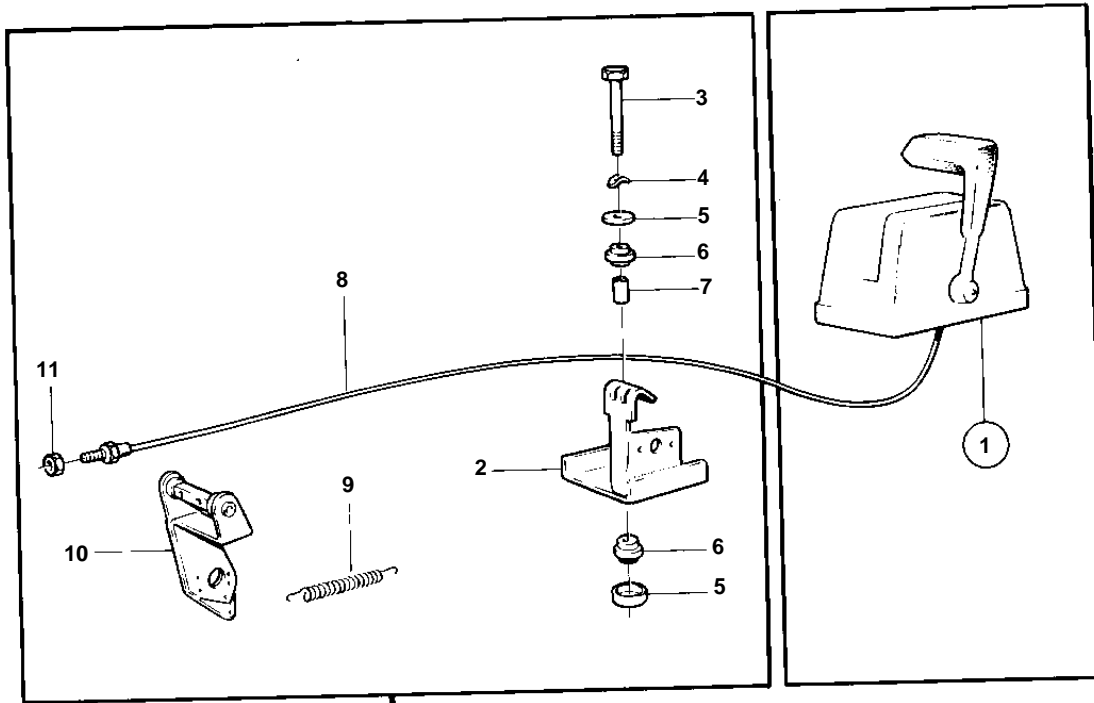

AQ200F

4945

AQ200F

REF	PART NO.	QTY	DESCRIPTION	NOTES
1		X	ENGINE SPEED CONTROL	SEE GROUP 9
2	834703	1	Bracket	SEE GROUP 3
3	940159	2	Hexagon screw	
4	941907	2	Spring washer	
5	418531	4	Washer	
6	403877	4	Rubber bushing	
7	403894	2	Spacer sleeve	
8		X	CONTROL CABLE	SEE GROUP 9
9	804274	1	Tension spring	
10	834763	1	Intermediate lever	SEE GROUP 9
11	955844	2	Hexagon nut	SEE GROUP 9