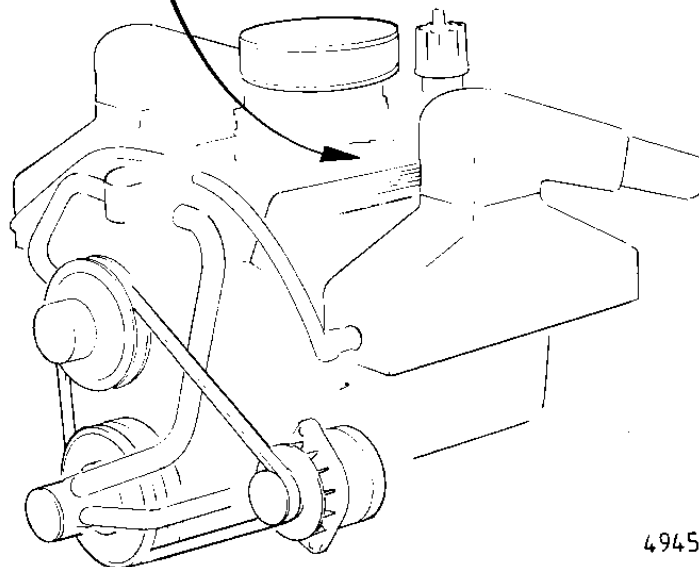

AQ200F

4945

AQ200F

REF	PART NO.	QTY	DESCRIPTION	NOTES
1		X	ENGINE SPEED CONTROL	SEE GROUP 9
2	834703	1	Bracket	SEE GROUP 3
3	940159	2	Hexagon screw	
4	941907	2	Spring washer	
5	418531	4	Washer	
6	403877	4	Rubber bushing	
7	403894	2	Spacer sleeve	
8		X	CONTROL CABLE	SEE GROUP 9
9	804274	1	Tension spring	
10	834763	1	Intermediate lever	SEE GROUP 9
11	955844	2	Hexagon nut	SEE GROUP 9