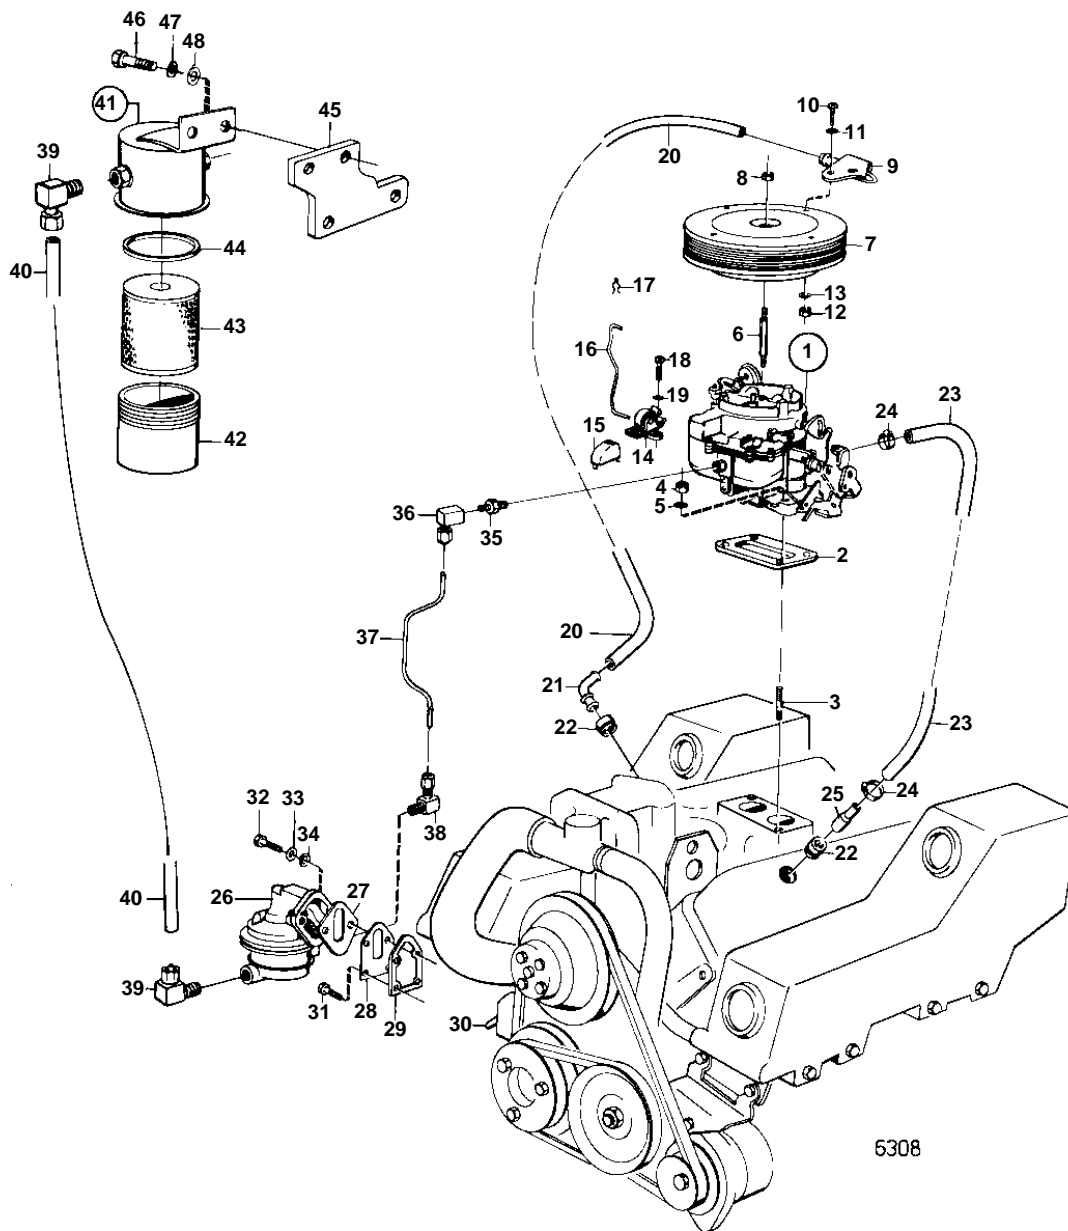

AQ200C

AQ200C

REF	PART NO.	QTY	DESCRIPTION	NOTES
1		1	Carburetor	
		1	• Repair kit	
2	835456	2	Gasket	
3		4	Stud	
4	955847	4	Hexagon nut	
5	941907	4	Spring washer	
6		1	Stud	
7		1	Flame trap	
8	950352	1	Lock nut	
9		1	Tube	
10		1	Screw	
11		1		
12		1		
13		1		
14		1	Thermostat	
15		1	Cover	
16		1	Rod	
17		1	Lock spring	
18	950021	1	Cross recessed screw	
19	941905	1	Spring washer	
20	941995	X	Hose	L = 320 MM
21	835184	1	Nipple	
22	835415	2	Rubber bushing	
23		1	Rubber hose	
24		2	HOSE CLAMP	
25		1	Valve	
26		1	Fuel pump	
			• COMPONENTS	
27	818668	1	Gasket	
28	835333	1	Flange	
29	835087	1	Gasket	
30	835422	1	Push rod	
31	835369	2	Screw	
32	955535	2	Hexagon screw	
33	942336	2	Spring washer	
34	940097	2	Washer	
35		1	Nipple	
36		1	Elbow union	
37		1	Fuel pipe	
38		1	Manifold	
39		2	Nipple	
40		1	Fuel pipe	
41		1	FUEL FILTER	REPL BY 841054, EARL. PR. LATE TYPE
	841054	1	Fuel filter	
42		1	• CAP	
43	841162	1	• Filter	
44		1	• • Gasket	
45		1	BRACKET	
46	955523	2	Hexagon screw	
47	941907	2	Spring washer	
48		2	Washer	