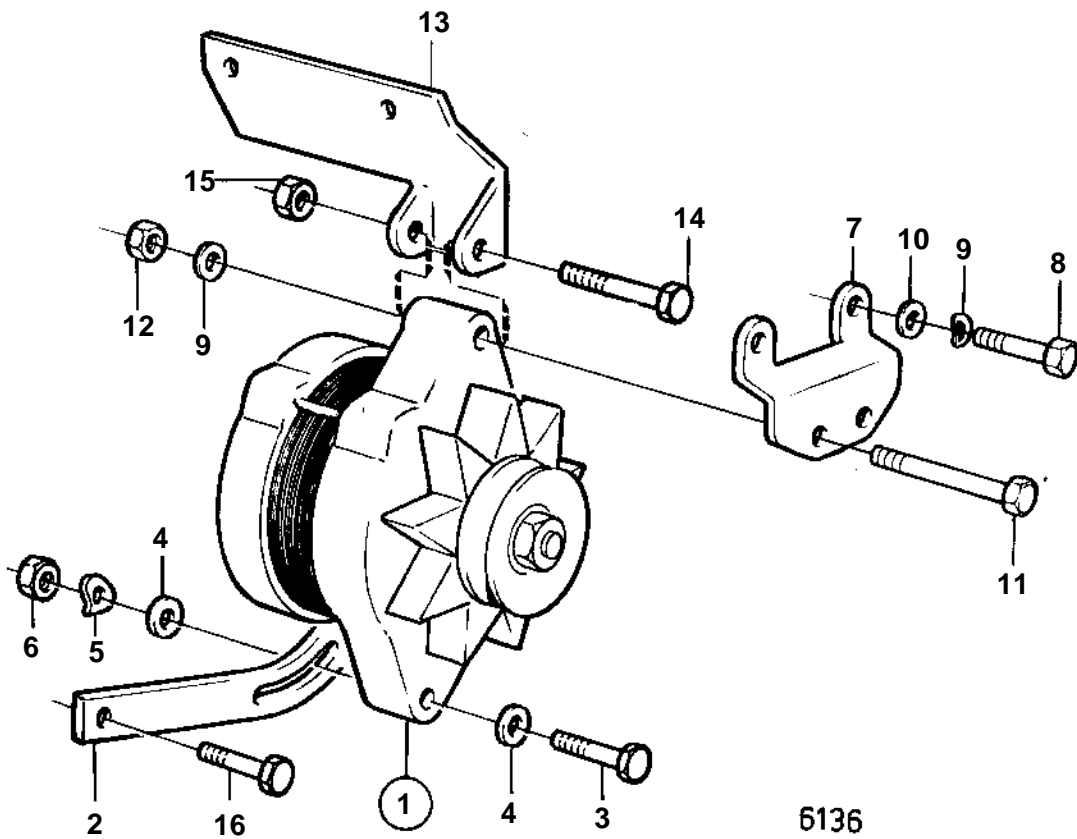

AQ200C, AQ225C

**AQ200C, AQ225C**

REF	PART NO.	QTY	DESCRIPTION	SEE SEC.	NOTES
1	826495	1	Alternator		35A REPL BY 841769
				13122	
		1	Alternator		FOR ENGINE WITH OPPOSITE ROTATION., 35A
			Bulletin 49-04	49-04-EN	Alternators
1				13122	
	841765	1	Alternator		50A
				13123	
2	835352	1	Tensioner		
3	940161	1	Hexagon screw		
4	191172	2	Washer		
5	941907	1	Spring washer		
6	955826	1	Hexagon nut		
7		1	Bracket		
8	941939	2	Screw		
9	942336	3	Spring washer		
10	940097	2	Washer		
11	955541	1	Hexagon screw		L = 76 MM
12	955827	1	Hexagon nut		
16	941939	1	Screw		