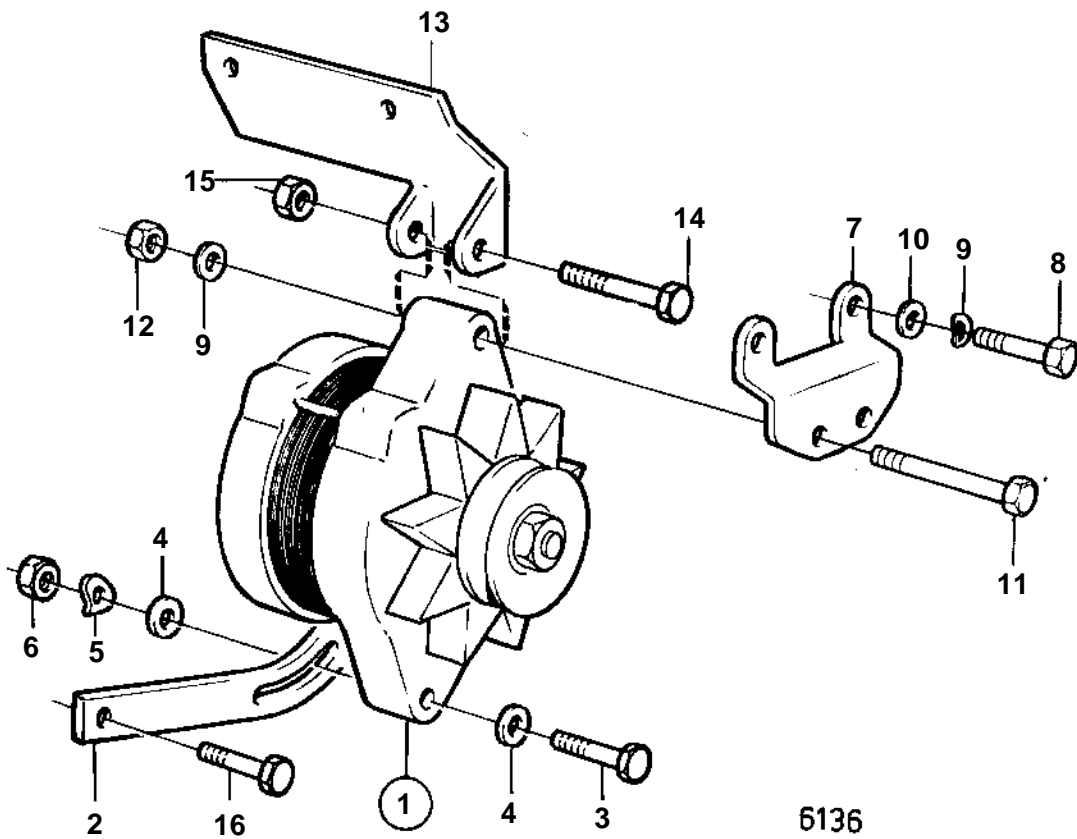

AQ200D, AQ225D

AQ200D, AQ225D

REF	PART NO.	QTY	DESCRIPTION	SEE SEC.	NOTES
1	826495	1	Alternator		35A REPL BY 841769
		1	Alternator		FOR ENGINE WITH OPPOSITE ROTATION., 35A
			Bulletin 49-04	49-04-EN	Alternators
1	841765	1	Alternator		50A
2	835352	1	Tensioner		
3	940161	1	Hexagon screw		
4	191172	2	Washer		
5	941907	1	Spring washer		
6	955826	1	Hexagon nut		
13		1	Anchorage		
14	955700	1	Hexagon screw		L = 83 MM
15	950375	1	Lock nut		
16	941939	1	Screw		