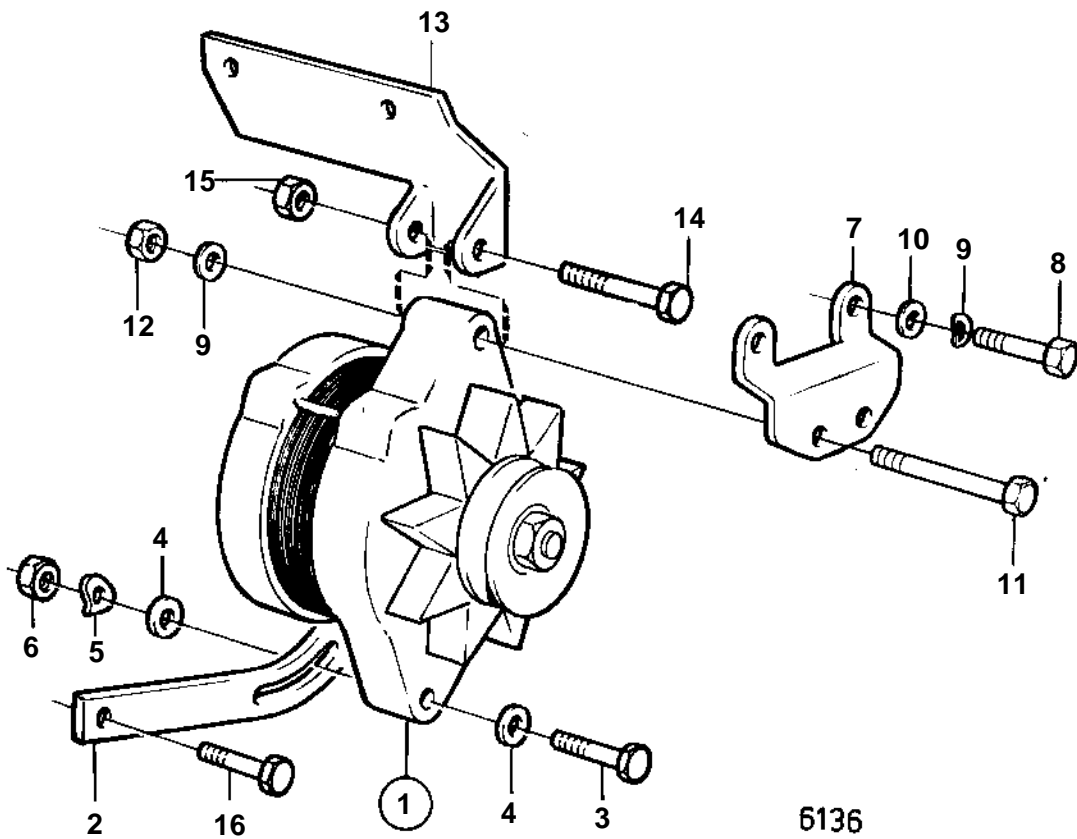

AQ200C, AQ225C

AQ200C, AQ225C

REF	PART NO.	QTY	DESCRIPTION	SEE SEC.	NOTES
1	826495	1	Alternator		35A REPL BY 841769
				13122	
		1	Alternator		FOR ENGINE WITH OPPOSITE ROTATION., 35A
			Bulletin 49-04	49-04-EN	Alternators
1				13122	
	841765	1	Alternator		50A
				13123	
2	835352	1	Tensioner		
3	940161	1	Hexagon screw		
4	191172	2	Washer		
5	941907	1	Spring washer		
6	955826	1	Hexagon nut		
7		1	Bracket		
8	941939	2	Screw		
9	942336	3	Spring washer		
10	940097	2	Washer		
11	955541	1	Hexagon screw		L = 76 MM
12	955827	1	Hexagon nut		
16	941939	1	Screw		