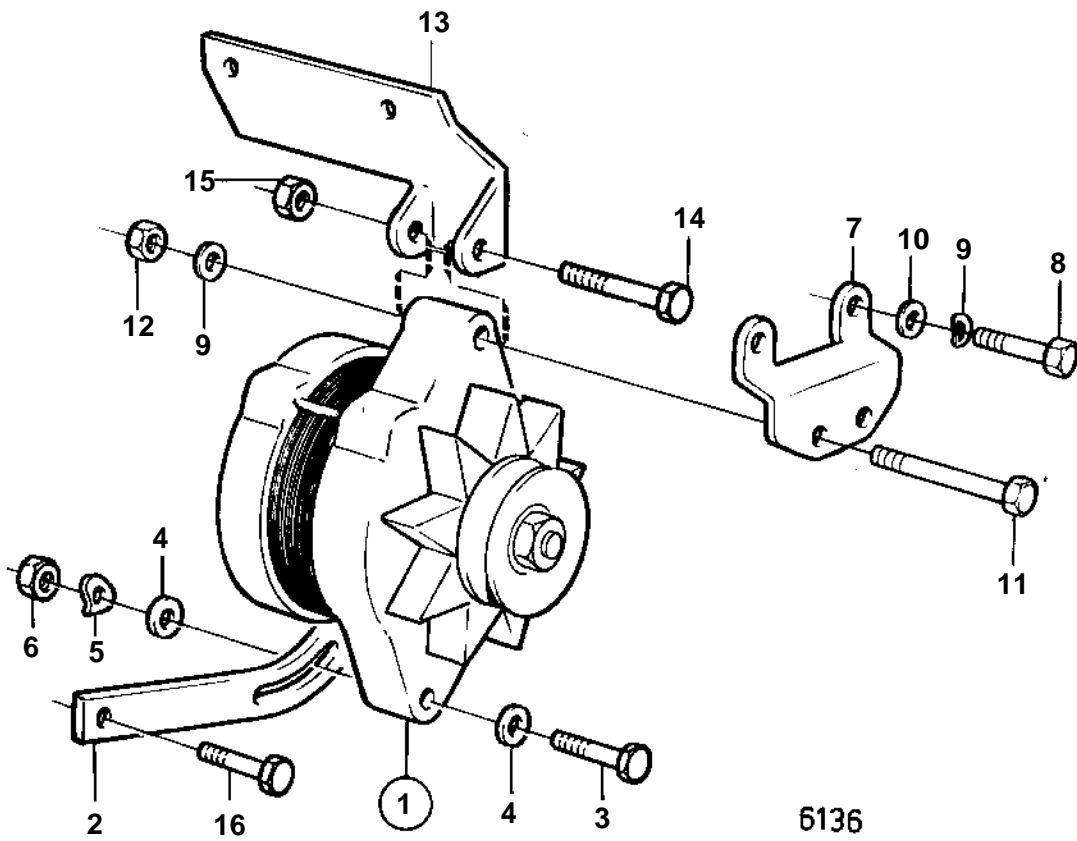

AQ200C, AQ225C

AQ200C, AQ225C

REF	PART NO.	QTY	DESCRIPTION	SEE SEC.	NOTES
1	826495	1	Alternator		35A REPL BY 841769
				13122	
		1	Alternator		FOR ENGINE WITH OPPOSITE ROTATION., 35A
			Bulletin 49-04	49-04-EN	Alternators
1				13122	
	841765	1	Alternator		50A
				13123	
2	835352	1	Tensioner		
3	940161	1	Hexagon screw		
4	191172	2	Washer		
5	941907	1	Spring washer		
6	955826	1	Hexagon nut		
7		1	Bracket		
8	941939	2	Screw		
9	942336	3	Spring washer		
10	940097	2	Washer		
11	955541	1	Hexagon screw		L = 76 MM
12	955827	1	Hexagon nut		
16	941939	1	Screw		