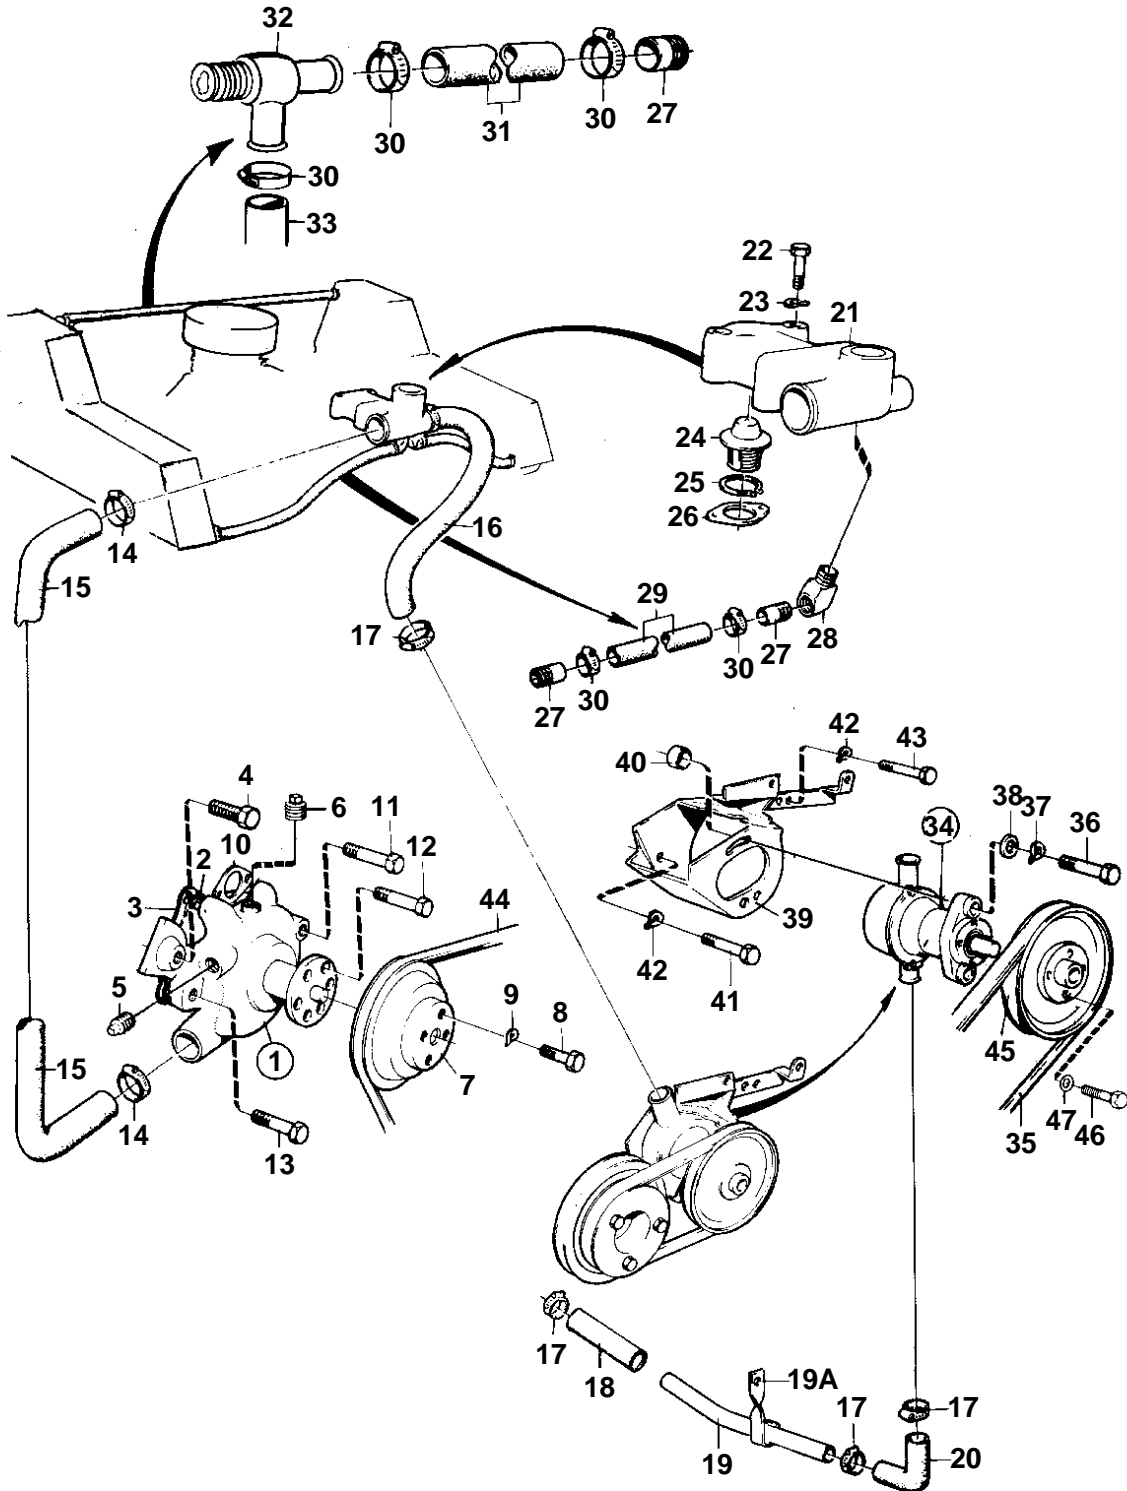

AQ200C, AQ225C, AQ255A

6146

AQ200C, AQ225C, AQ255A

REF	PART NO.	QTY	DESCRIPTION	SEE SEC.	NOTES
1	835390	1	Water pump		
2	841036	1	· Gasket		
3		1	· Plate		
4	835369	6	· Screw		
5	952358	1	· Plug		
6	952359	1	· Plug		
7	835416	1	Pulley		
8	955655	4	Hexagon screw		
9	941907	4	Spring washer		
10	835210	2	Gasket		
11	940162	1	Hexagon screw		
12	955536	2	Hexagon screw		
13	955540	1	Hexagon screw		
14	835697	2	Hose clamp		
15	834906	1	Hose		
16		1	Hose		
17	835866	6	Hose clamp		
18	941799	X	Hose		L = 450 MM
19		1	Tube		
19A		1	BRACKET		
20		1	Hose		
21		1	Thermostat housing		
22	940156	2	Hexagon screw		
23	942336	2	Spring washer		
24		1	Thermostat		
25	835552	1	Lock ring		
26	835417	1	Gasket		
27		3	Nipple		
28		2	Elbow union		
29	952970	X	Hose		L = 2X200 MM
30	841037	8	Hose clamp		
31	952970	X	Hose		L = 410 MM
32		1	Nipple		
33		1	Hose		
34		1	Sea water pump		
				13105	
35	958525	1	Drive belt set		
36	940186	2	Hexagon screw		
37	941906	2	Spring washer		
38	191172	2	Washer		
39		1	Bracket		
40	822255	2	Spacer sleeve		
41	955534	1	Hexagon screw		
42	942336	2	Spring washer		
43	941939	1	Screw		
44	958498	1	V-belt		
45		1	Pulley		
46	940113	4	Hexagon screw		
47	941907	4	Spring washer		