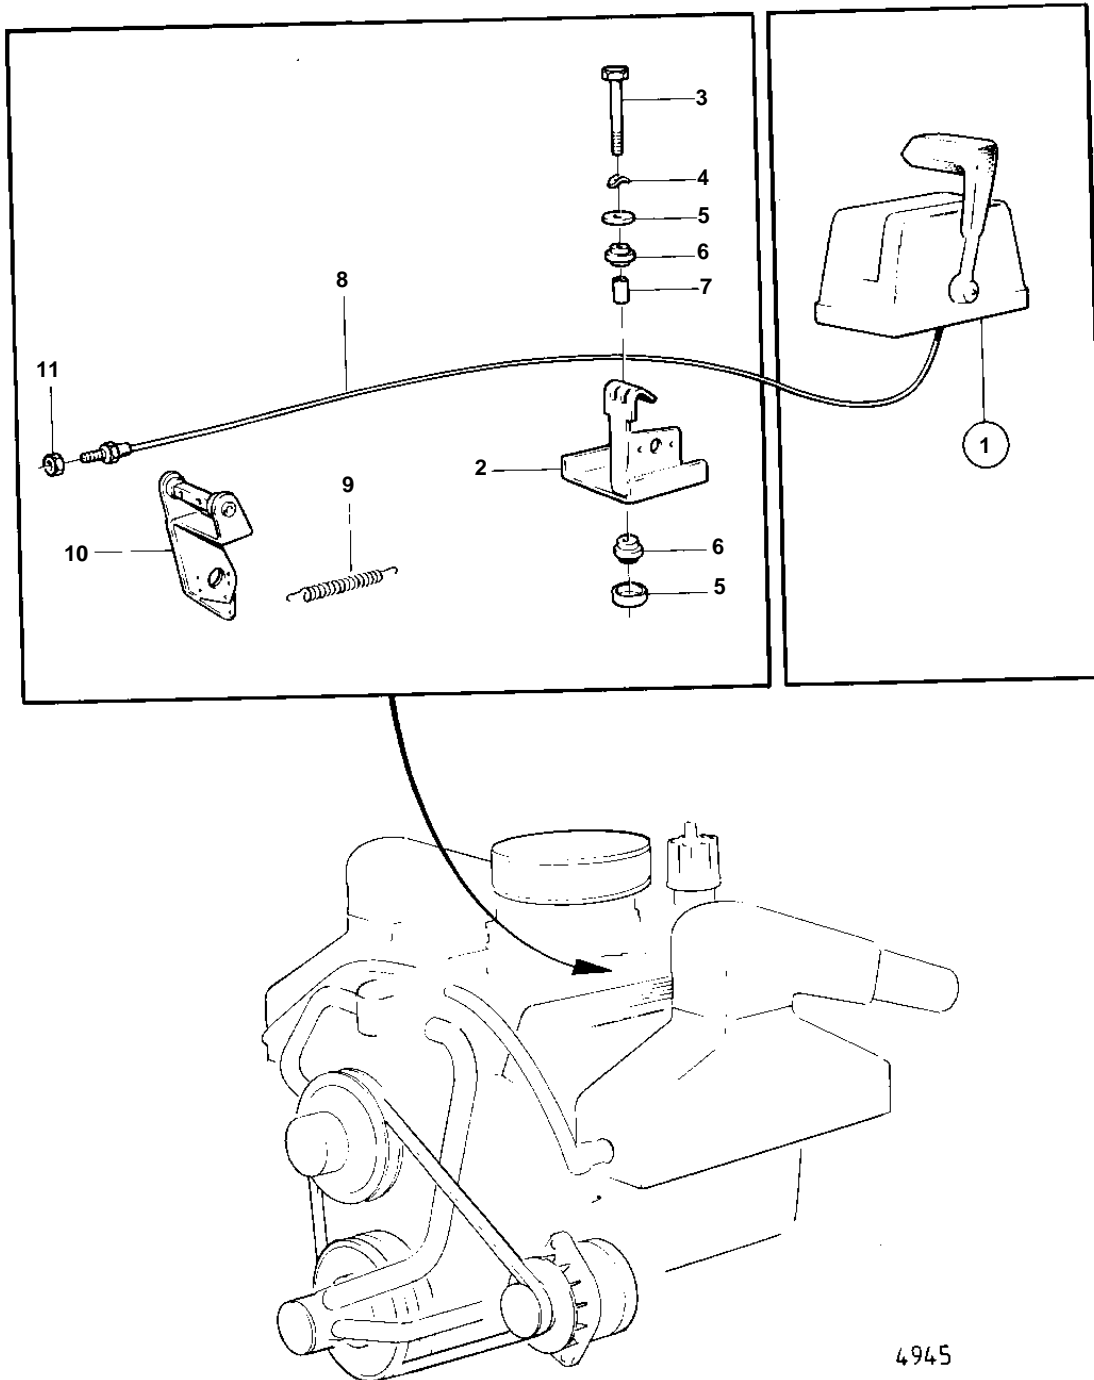

AQ255B

4945

AQ255B

REF	PART NO.	QTY	DESCRIPTION	NOTES
1		X	ENGINE SPEED CONTROL	SEE GROUP 9
2	834700	1	Bracket	SEE GROUP 3
3	940159	2	Hexagon screw	
4	941907	2	Spring washer	
5	418531	4	Washer	
6	403877	4	Rubber bushing	
7	403894	2	Spacer sleeve	
8		X	CONTROL CABLE	SEE GROUP 9
9	804274	1	Tension spring	
10	834713	1	Lever	SEE GROUP 9
11	955844	2	Hexagon nut	SEE GROUP 9