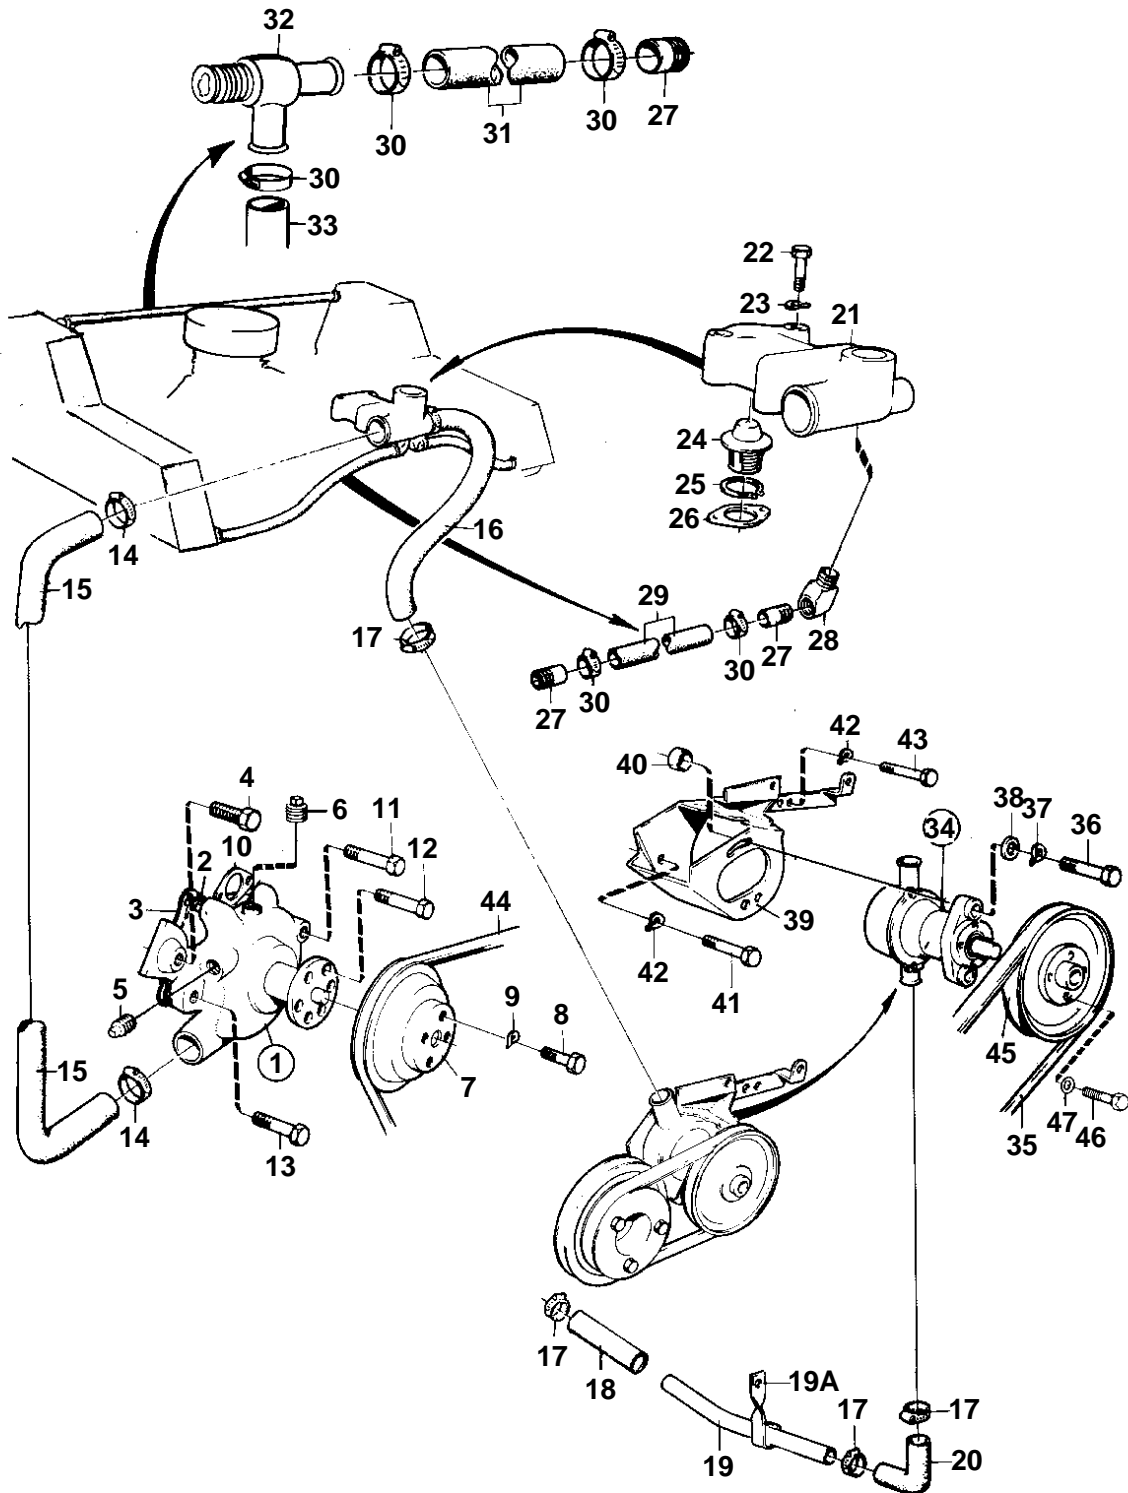

AQ200C,AQ225C,AQ255A

6146

AQ200C,AQ225C,AQ255A

REF	PART NO.	QTY	DESCRIPTION	SEE SEC.	NOTES
1	835390	1	Water pump		
2	841036	1	· Gasket	IK	
3	841209	1	· Plate		
4	835369	6	· Screw		
5	952358	1	· Plug		
6	952359	1	· Plug		
7	835416	1	Pulley		
8	955655	4	Screw		
9	941907	4	Spring washer		
10	835210	2	Gasket	IK	
11	940162	1	Screw		
12	955536	2	Screw		
13	955540	1	Screw		
14	835697	2	Clamp		
15	834906	1	Hose		
16	835199	1	Hose		
17	835866	6	Clamp		
18	941799	X	Hose		L = 450 MM
19	835989	1	Tube		
19A		1	BRACKET		
20	835193	1	Hose		
21	835302	1	Housing		
22	940156	2	Screw		
23	942336	2	Spring washer		
24	424299	1	Thermostat		
25	835552	1	Lock ring		
26	835417	1	Gasket	IK	
27	818927	3	Nipple		
28	835557	2	Elbow union		
29	952970	X	Rubber hose		L = 2X200 MM
30	841037	8	Clamp		
31	952970	X	Rubber hose		L = 410 MM
32	835700	1	Nipple		
33	835572	1	Hose		
34	835958	1	Sea water pump		
				02B-0700	
35	958525	1	Drive belt set		
36	940186	2	Screw		
37	941906	2	Spring washer		
38	191172	2	Washer		
39	835347	1	Bracket		
40	822255	2	Spacer sleeve		
41	955534	1	Screw		
42	942336	2	Spring washer		
43	941939	1	Screw		
44	958498	1	V-belt		
45	835893	1	Pulley		
46	940113	4	Screw		
47	941907	4	Spring washer		