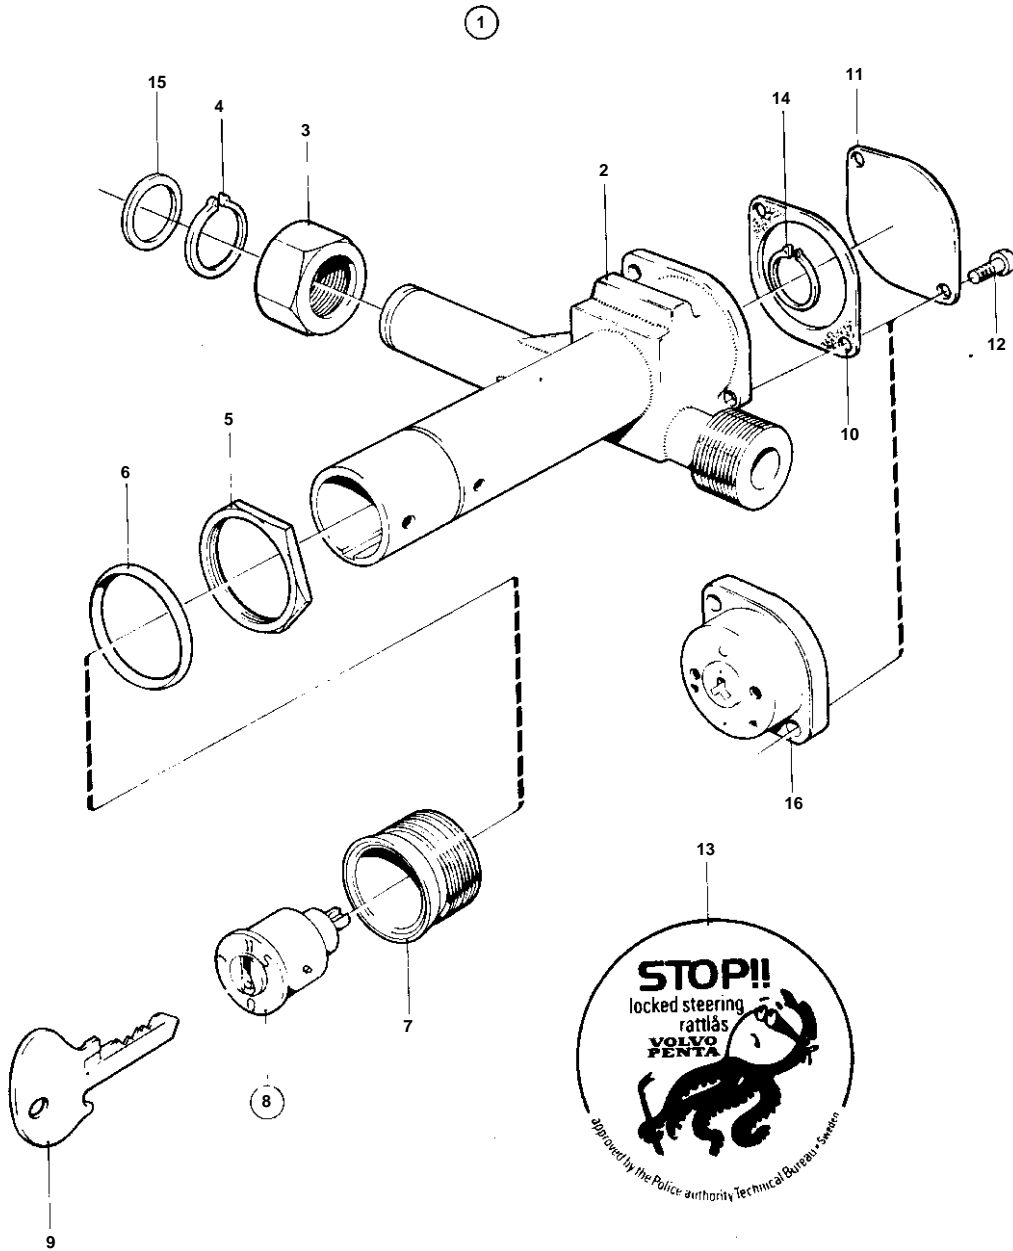

AQ200B, AQ225B

4153

AQ200B, AQ225B

REF	PART NO.	QTY	DESCRIPTION	SEE SEC.	NOTES
1		1	Steering lock		
2		1	· HOUSING		
3		1	· Nut		
4	914450	1	· Snap ring		
5		1	· Lock nut		
6		1	· Lock ring		
7		1	· Lock sleeve		
8		1	· Lock cylinder		
9		1	· · Key		REPLACED BY 1EA BRACKET 850958, 2EA BOLT 955541, 1EA BUSHING 850959, 1EA BUSHING 850960.
			Bulletin P-36-4-1	P-36-4-1-EN	Deleted Part No's for Keys
10		1	· Gasket		
11		1	· Protecting cover		
12	956060	2	· Cross recessed screw		
13		1	· DECAL		
14		1	· Snap ring		
15		2	· Washer		
16		1	Plate		