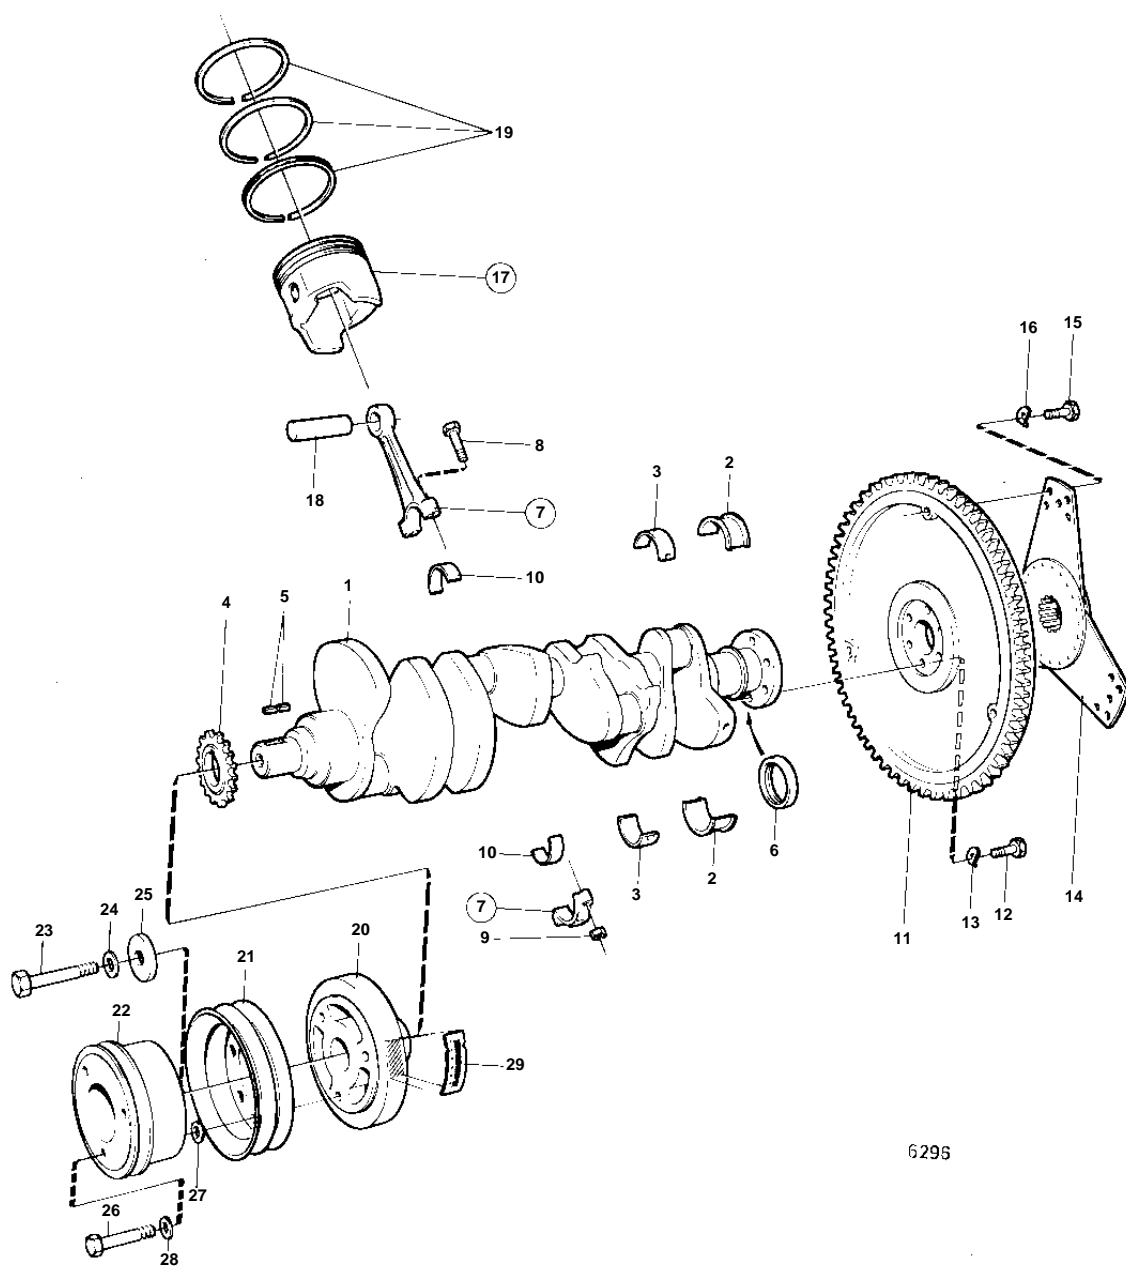

AQ200B

**AQ200B**

REF	PART NO.	QTY	DESCRIPTION	SEE SEC.	NOTES
1		1	Crankshaft		
2	835052	1	Main bearing		STD
	835055	1	Main bearing		UNDER SIZE 0,010"
	835065	1	Thrust bearing		UNDER SIZE 0,020"
3	835051	4	Main bearing		STD
	835053	4	Main bearing		UNDER SIZE 0,010"
	835054	4	Main bearing		UNDER SIZE 0,020"
4	835544	1	Sprocket	13025	
5	835059	2	Key		
6	841240	1	Crankshaft seal		SPEC. 9881, 9890. 9919, 9958, 9960.
7		8			
8	841213	16	· Screw		
9	835473	16	· Nut		
10	835273	8	Bearing shell		STD
	835396	8	Bearing		UNDER SIZE 0,010"
	835070	8	Bearing		UNDER SIZE 0,020"
11	835432	1	Flywheel		
12	835439	6	Screw		
13	941909	6	Spring washer		
14	835550	1	Absorber		
15	835482	3	Screw		
16	942336	3	Spring washer		
17		8	Piston pin		STD
		8	Piston pin		OVER SIZE 0,030"
18		8	· GUDGEON PIN		
19	835382	8	Ring		STD
		8	Ring		OVER SIZE 0,030"
20		1	Absorber		
21	835407	1	Pulley		
22		1	PULLEY		EXCL. SPEC. 9882, 9961, 9982.
23		1	Screw		
24		1	Lock washer		
25	835409	1	Washer		
26		3	Screw		SPEC. 9882, 9961., L = 76 MM
27	940097	3	Washer		
28	942336	3	Spring washer		
29	834842	1	Decal		