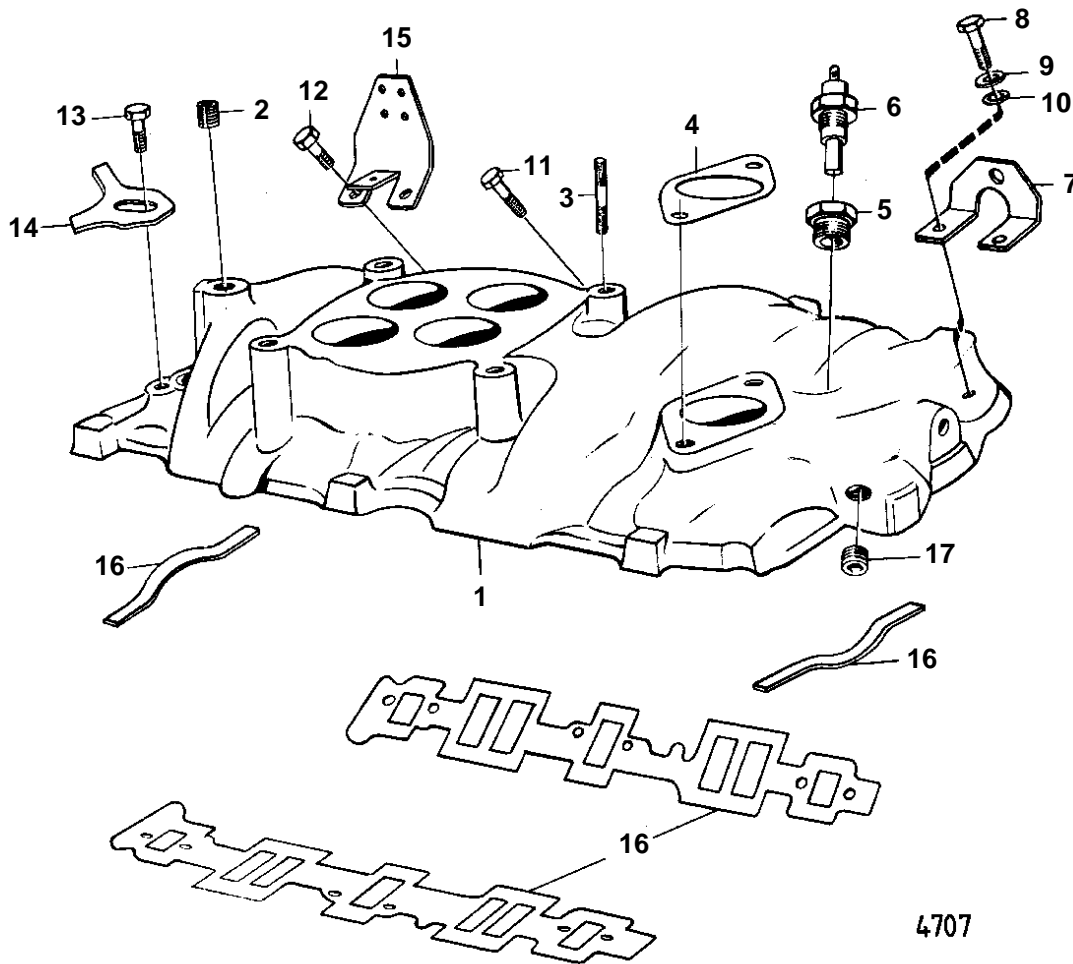

AQ225B

AQ225B

REF	PART NO.	QTY	DESCRIPTION	SEE SEC.	NOTES
1	835567	1	Inlet pipe		
2	818922	1	Plug		
3	835133	4	Stud		SEE GROUP 2C
4	835417	1	Gasket	IK 02B-0100	
5	835002	1	Nipple		SEE GROUP 3
6	824552	1	Temperature sensor		SEE GROUP 3
7		2	LIFT EYE		
8	940162	4	Screw		
9	942336	4	Spring washer		
10	940097	4	Washer		
11	941939	6	Screw		
12	955535	2	Screw		
13	955535	1	Screw		SEE GROUP 3
14	841530	1	Clamp		(835426)
15	835323	1	Cable attachment		SEE GROUP 2D, 3
16	841032	1	Gasket kit	IK	(834779)
17	952077	1	Plug		