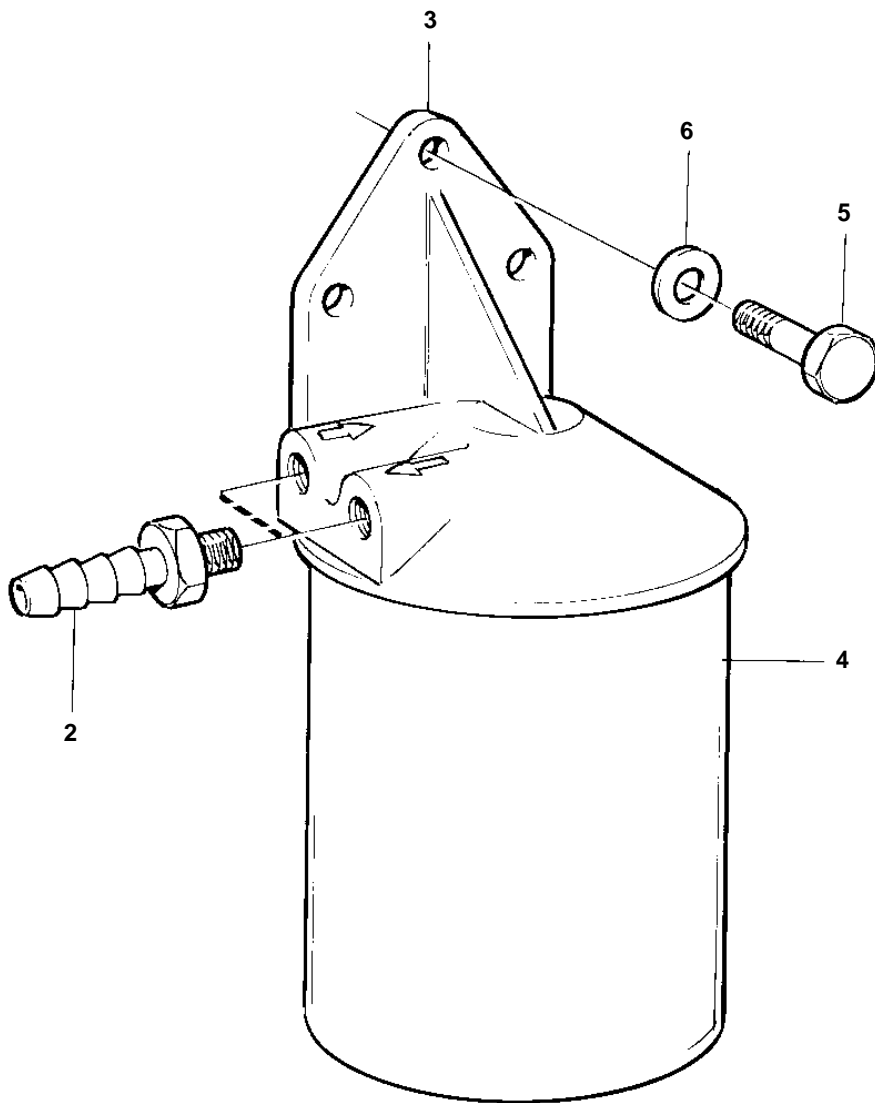

1

8818

REF	PART NO.	QTY	DESCRIPTION
1	855952	1	Filter kit
2	834781	2	· Nipple
3	855569	1	· Cover
4	855686	1	· Fuel filter
5	941110	3	· Screw
6	960147	3	· Washer