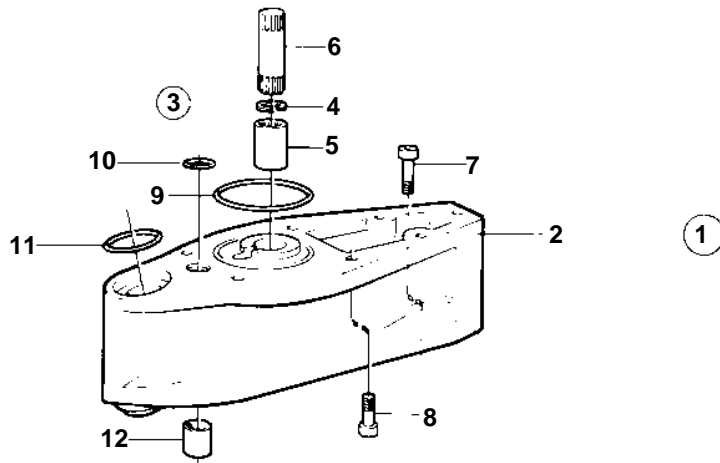

COMMON

9604

COMMON

REF	PART NO.	QTY	DESCRIPTION	NOTES
1	854086	1		L = 4"
2		1	· ADAPTER	
3	875183	1	· Splined sleeve	
4	914508	1	· · Snap ring	
5	875183	1	· · Splined sleeve	(897368)
6	814321	1	· Shaft	
7	941809	3	· Screw	
8	941810	4	· Screw	
9	925256	1	· O-ring	
10	125017	1	· O-ring	
11	941820	1	· O-ring	
12	897823	1	· Tube	