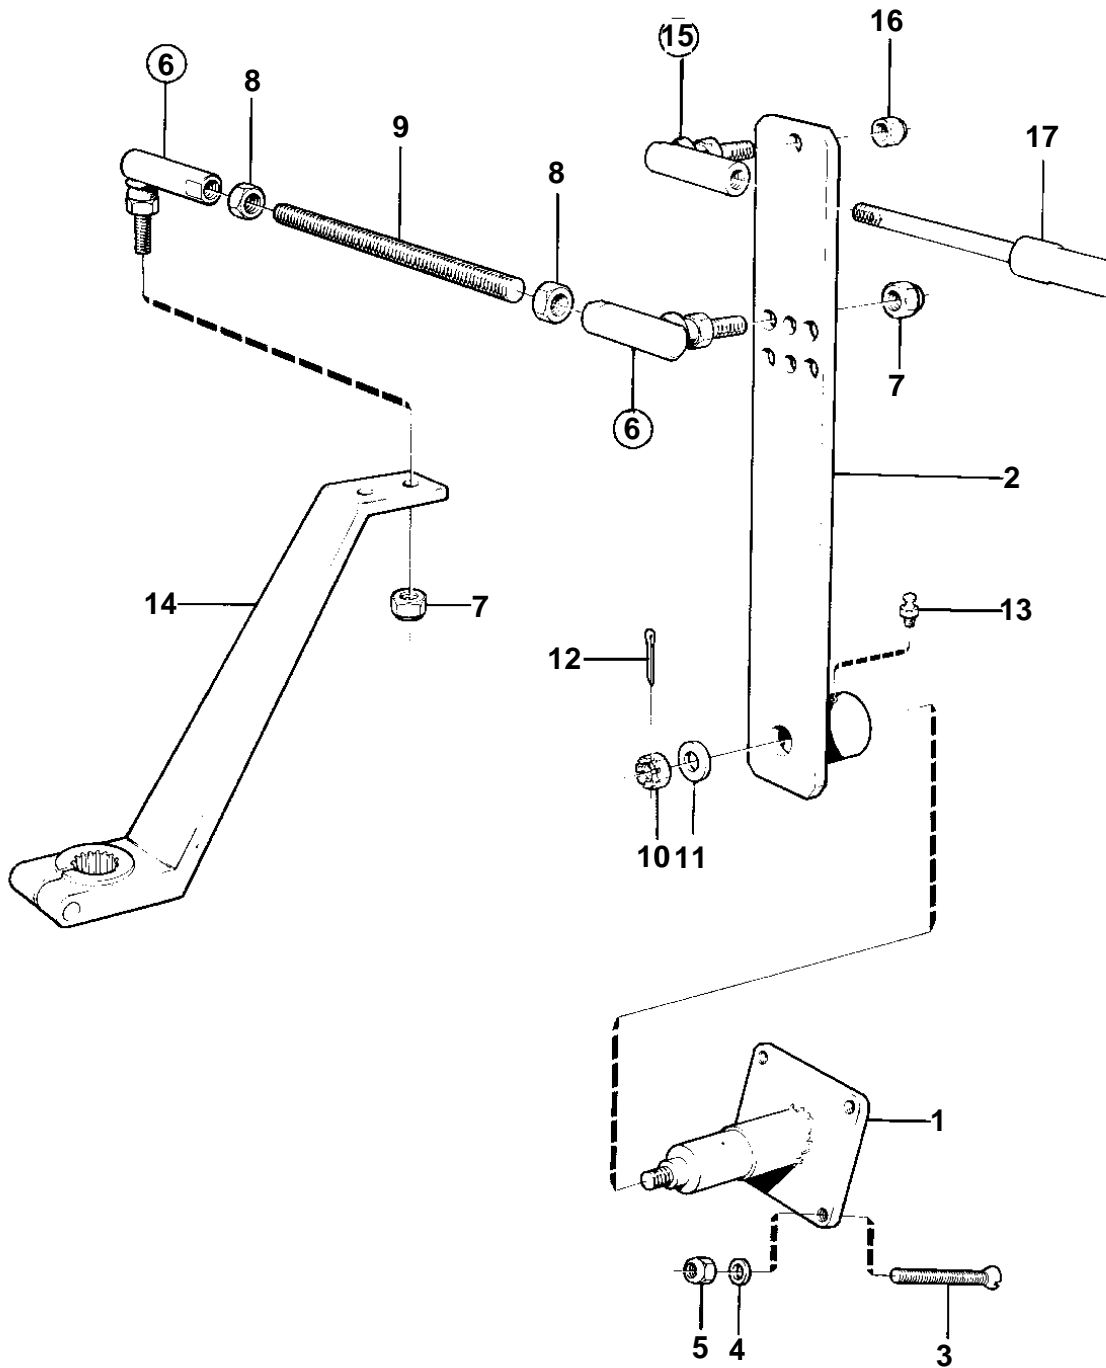

COMMON

4663

COMMON

REF	PART NO.	QTY	DESCRIPTION	NOTES
1	897029	1	Bracket	
2	897030	1	Guide rod	
3	804435	4	Screw	
4	955894	4	Washer	
5	950363	4	Nut	
6	814152	4	Ball joint	
7	950386	4	• Nut	
8	940154	4	Nut	
9	949155	2	Rod	
10	955866	1		
11	955897	1	Washer	
12	907849	1	Cotter pin	
13	951739	1	Lubricating nipple	
14		1	STEERING ARM	SEE GROUP 4A
15	814152	1	Ball joint	
16	950386	1	• Nut	
17		X	STEERING CABLE	