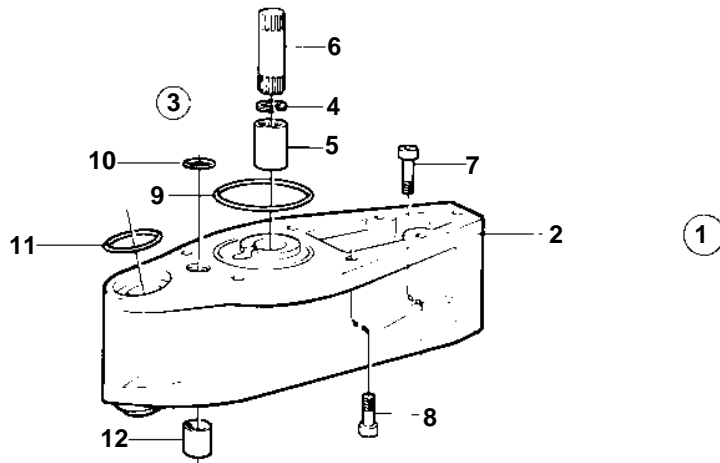

COMMON

9604

COMMON

REF	PART NO.	QTY	DESCRIPTION	NOTES
1	854086	1		L = 4"
2		1	· ADAPTER	
3	875183	1	· Splined sleeve	
4	914508	1	· · Snap ring	
5	875183	1	· · Splined sleeve	(897368)
6	814321	1	· Shaft	
7	941809	3	· Screw	
8	941810	4	· Screw	
9	925256	1	· O-ring	
10	125017	1	· O-ring	
11	941820	1	· O-ring	
12	897823	1	· Tube