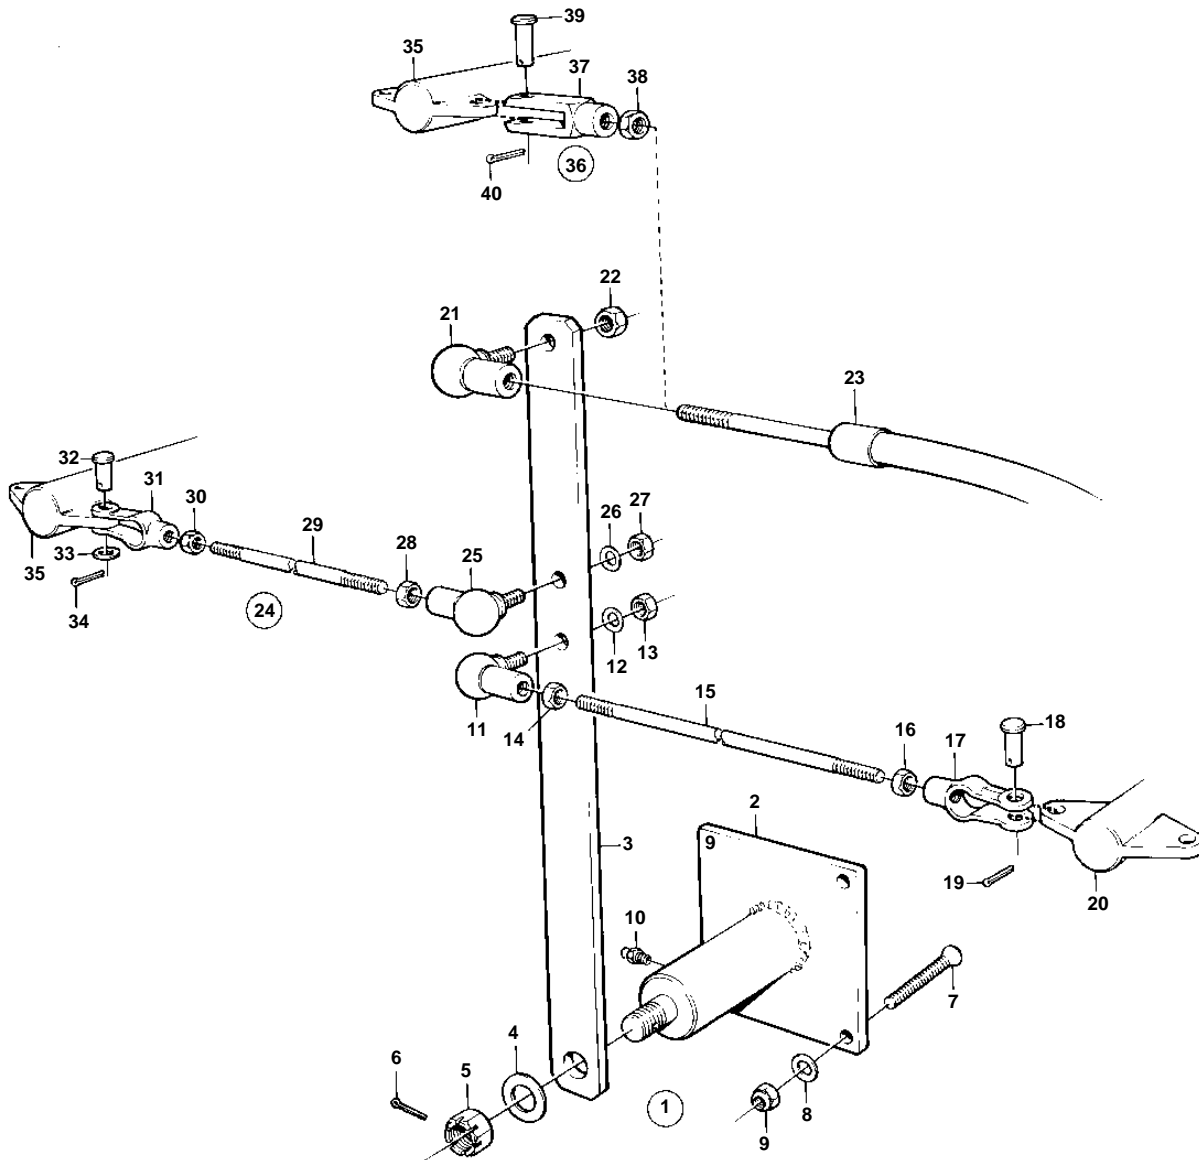

AQ115B/100B

3774

## AQ115B/100B

REF	PART NO.	QTY	DESCRIPTION	SEE SEC.	NOTES
1	814142	1	Sleeve		INCLUDED IN 839088.
2	897029	1	• Bracket		
3	897030	1	• Guide rod		
4	955897	1	• Washer		
5	955866	1			
6	907849	1	• Cotter pin		
7	804435	4	• Screw		
8	955894	4	• Washer		
9	950363	4	• Nut		
10	951739	1	• Lubricating nipple		
11	959081	1	• Ball joint		
12	941908	1	• Spring washer		
13	955783	1	• Nut		
14	955783	2	• Nut		
15	302790	1	• Tensioning screw		
16	955791	1	• Nut		
17	814002	1	• Steering yoke		
18	913125	1	• Clevis pin		
19	907824	1	• Cotter pin		
20		1	STEERING ARM		SEE GROUP 4A
21	814152	1	Ball joint		
22	950386	1	• Nut		
23		X	STEERING CABLE	060-0050	
24	814161	1	Reduction gear		INCLUDED IN 839229.
25	959081	1	• Ball joint		
26	941908	1	• Spring washer		
27	955783	1	• Nut		
28	955783	2	• Nut		
29	302790	1	• Tensioning screw		
30	955791	1	• Nut		
31	814002	1	• Steering yoke		
32	913125	1	• Clevis pin		
33	955894	1	• Washer		
34	907824	1	• Cotter pin		
35		1	STEERING ARM		SEE GROUP 4A
36	814223	1	Fork kit		
37	942752	1	• Fork		
38	940154	1	• Nut		
39	913127	1	• Clevis pin		
40	907824	1	• Cotter pin		