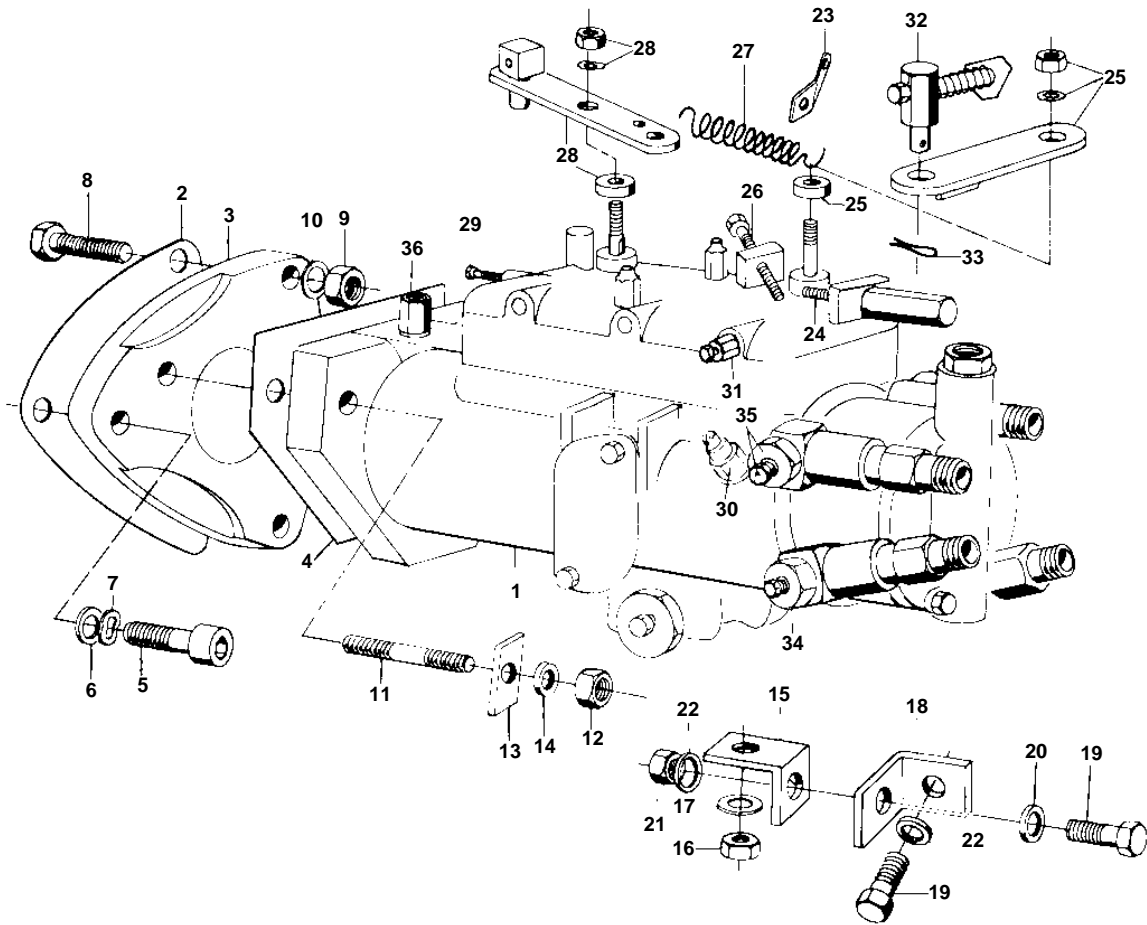

MD21A,AQD21A,MD21A/110S

2157

MD21A,AQD21A,MD21A/110S

| REF | PART NO. | QTY | DESCRIPTION                  |    | NOTES   |
|-----|----------|-----|------------------------------|----|---|
| 1   | 826760   | 1   | Injection pump<br>COMPONENTS |    |   |
| 2   | 818234   | 1   | Gasket                       | IK |   |
| 3   |          | 1   | ADAPTER                      |    | TD70G SPEC. 867639, 867640, 867781.               |
| 4   |          | 1   | GASKET                       |    | TD70G SPEC. 867639, 867640, 867781.               |
| 5   | 959240   | 2   | Screw                        |    |   |
| 6   | 955895   | 2   | Washer                       |    |   |
| 7   | 941908   | 2   | Spring washer                |    |   |
| 8   | 100338   | 1   | Screw                        |    | SEE GROUP 2B                                      |
| 9   | 955783   | 1   | Nut                          |    | SEE GROUP 2B                                      |
| 10  | 955895   | 1   | Washer                       |    | SEE GROUP 2B                                      |
| 11  |          | 3   | STUD                         |    | TD70G SPEC. 867639, 867640, 867781.               |
| 12  | 955782   | 3   | Nut                          |    | TD70G SPEC. 867639, 867640, 867781.               |
| 13  |          | 3   | SPACER PLATE                 |    | TD70G SPEC. 867639, 867640, 867781.               |
| 14  | 941907   | 3   | Spring washer                |    | TD70G SPEC. 867639, 867640, 867781.               |
| 15  | 826742   | 1   | Bracket                      |    | TD70G SPEC. 867639, 867640, 867781.               |
| 16  | 955782   | 1   | Nut                          |    | TD70G SPEC. 867639, 867640, 867781.               |
| 17  | 941907   | 1   | Spring washer                |    | TD70G SPEC. 867639, 867640, 867781.               |
| 18  | 826846   | 1   | Bracket                      |    |   |
| 19  | 955295   | 2   | Screw                        |    |   |
| 20  | 941907   | 1   | Spring washer                |    |   |
| 21  | 955782   | 1   | Nut                          |    |   |
| 22  | 955894   | 2   | Washer                       |    |   |
| 23  | 826529   | 1   | Bracket                      |    | SEE GROUP 2D. TD70G SPEC. 867639, 867640, 867781. |
| 24  | 826532   | 1   | Screw                        |    | TD70G SPEC. 867639, 867640, 867781.               |
| 25  | 818421   | 1   | Lever                        |    | TD70G SPEC. 867639, 867640, 867781.               |
| 26  | 826532   | 1   | Screw                        |    | TD70G SPEC. 867639, 867640, 867781.               |
| 27  | 826534   | 1   | Spring                       |    | TD70G SPEC. 867639, 867640, 867781.               |
| 28  | 826535   | 1   | Lever                        |    | TD70G SPEC. 867639, 867640, 867781.               |
| 29  | 826525   | 1   | Screw                        |    | TD70G SPEC. 867639, 867640, 867781.               |
| 30  | 826527   | 1   | Tap                          |    | TD70G SPEC. 867639, 867640, 867781.               |
| 31  | 826526   | 1   | Plug                         |    | TD70G SPEC. 867639, 867640, 867781.               |
| 32  | 814078   | 1   | Cube                         |    |   |
| 33  | 17276    | 1   | Cotter pin                   |    | SEE GROUP 2D                                      |
| 34  | 826913   | 3   | Screw                        |    | TD70G SPEC. 867639, 867640, 867781.               |
| 35  | 826886   | 1   | Hollow screw                 |    | TD70G SPEC. 867639, 867640, 867781.               |
|     | 826536   | 1   | Gasket kit                   |    | TD70G SPEC. 867639, 867640, 867781.               |
| 36  | 826530   | 1   | Nipple                       |    | TD70G SPEC. 867639, 867640, 867781.               |