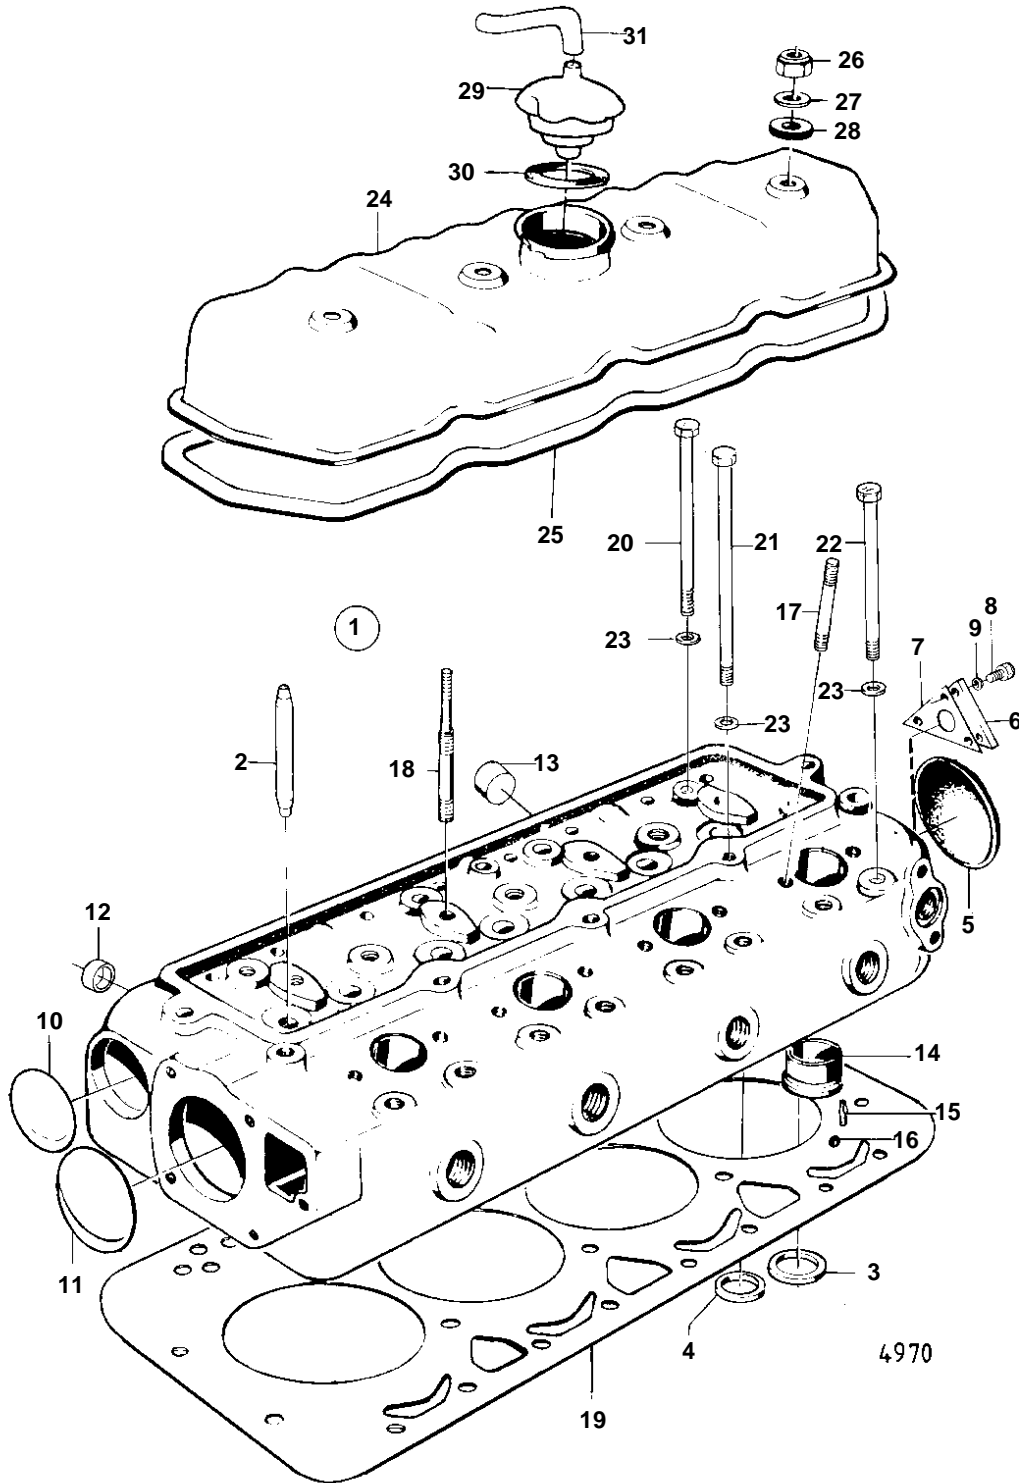

MD21A,AQD21A,MD21A/110S

MD21A,AQD21A,MD21A/110S

REF	PART NO.	QTY	DESCRIPTION	NOTES
1	829783	1		FOR BB115 WITH VOLVO PENTA REDUCTION REVERSE GEAR. MO-3124096/XXXX
	829856	1	Cylinder head	MO3124097/XXXX-
2		8	· VALVE GUIDE	STD
	818053	8	· Valve guide	(818052) OVER SIZE 0,13 M REPL BY 818053
	818053	8	· Valve guide	OVER SIZE 0,29 MM
	818054	8	· Valve guide	OVER SIZE 0,59 MM
3		4	· VALVE SEAT, INTAKE	STD
	818280	4	· Valve seat, VALVE SEAT	OVER SIZE 0,21 MM MO-3113975/XXXX
	829230	4	· Valve seat, VALVE SEAT	OVER SIZE 0,21 MM MO 3113976/XXXX-
	818281	4	· Valve seat, VALVE SEAT	OVER SIZE 0,51 MM MO-3113975/XXXX
	829231	4	· Valve seat, VALVE SEAT	OVER SIZE 0,51 MM MO 3113976/XXXX-
4		4	· VALVE SEAT, EXHAUST	STD
	818312	4	· Valve seat, VALVE SEAT	OVER SIZE 0,21 MM MO-3113975/XXXX
	829232	4	· Valve seat, VALVE SEAT	OVER SIZE 0,21 MM MO 3113976/XXXX-
	818313	4	· Valve seat, VALVE SEAT	OVER SIZE 0,51 MM MO-3113975/XXXX
	829233	4	· Valve seat, VALVE SEAT	OVER SIZE 0,51 MM MO 3113976/XXXX-
5	818043	2	· Plug	MO-3120663/XXXX
6	829784	2	· Cover	MO3120664/XXXX-
7	829785	2	· Gasket	MO3120664/XXXX-
8	946515	6	· Screw	MO 3120664/XXXX-
9	941907	6	· Spring washer	MO 3120664/XXXX-
10	941400	1	· Plug	(814044)
11	818045	1	· Plug	
12	818046	4	· Plug	
13	818047	1	· Plug	
14		4	· EMULSION HOUSING	STD
	826852	4	· Valve seat, EMULSION HOUSING	OVER SIZE 0,11 MM MO-3120663/XXXX
	829786	4	· Precombustion chambe, EMULSION HOUSING	OVER SIZE 0,11 MM MO3120664/XXXX-
	826853	4	· Valve seat, EMULSION HOUSING	OVER SIZE 0,56 MM MO-3120663/XXXX
	829787	4	· Mixing chamber, EMULSION HOUSING	OVER SIZE 0,56 MM MO3120664/XXXX-
15	826516	4	· Lock pin	MO-3120663/XXXX MO-3120663/XXXX
16	829788	4	· Ball	MO3120664/XXXX-
17	953058	8	· Stud	
18	818202	4	· Stud	
19	829214	1	Gasket	IK MO-3119179/XXXX
	829531	1	Gasket	IK MO3119180/XXXX-
20	818049	7	Screw	
21	818050	7	Screw	
22	818048	8	Screw	
23	818221	22	Washer	
24	829288	1	Valve cover	
25	819756	1	Gasket	IK MO-3111829/XXXX
	829285	1	Gasket	IK MO3111830/XXXX-
26	826643	4	Lock nut	
27	829063	4	Gasket	IK
28	955894	4	Washer	

7736850 - 02A - 02A-1100

4970

Upd: 22 NOV 2005

AQ115, BB115, MB20, AQ130, AQ165, BB165, AQ170, BB170, AQD21A, MD21A

VOLVO
PENTA