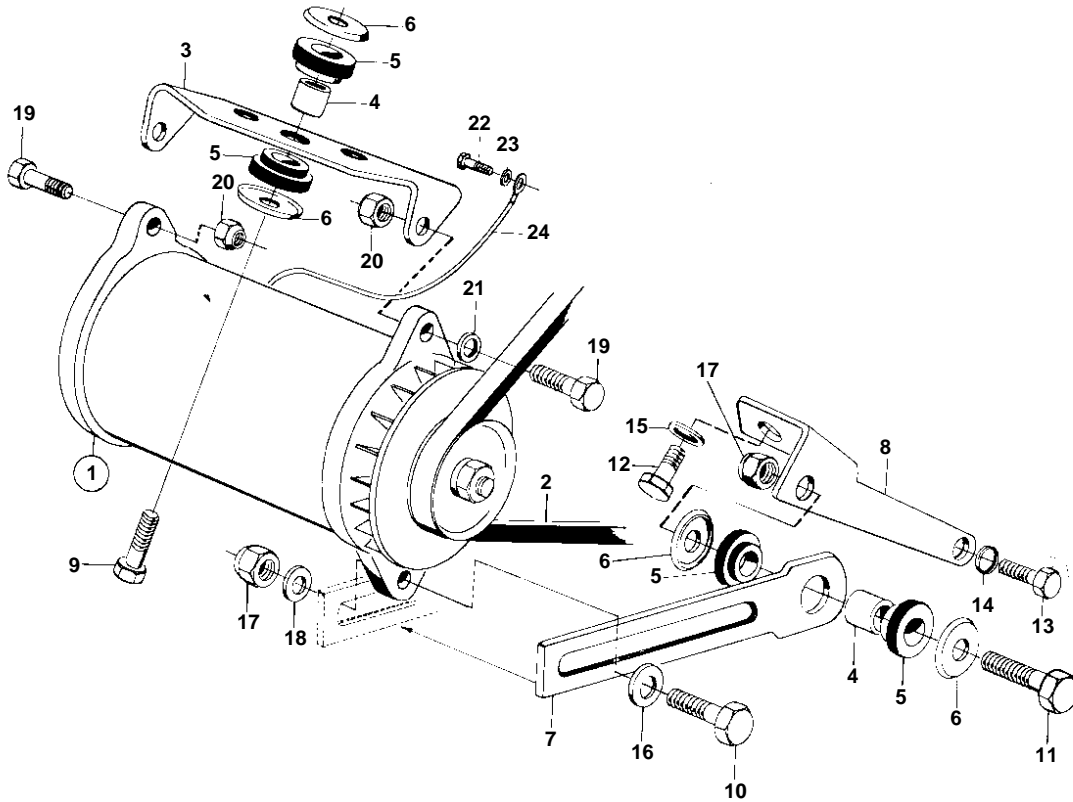

AQD21A,MD21A

2752

AQD21A,MD21A

REF	PART NO.	QTY	DESCRIPTION	SEE SEC.	NOTES
1	870672	1	Alternator		12V
				030-1400	
2	829207	1	Drive belt		
3	418354	1	Bracket		
4	403894	4	Spacer sleeve		
5	403877	8	Bushing		
6	418531	8	Washer		
7	819730	1	Tensioner		
8	826874	1	Bracket		
9	955297	3	Screw		
10	940142	1	Screw		
11	940132	1	Screw		
12	955295	1	Screw		
13	946514	1	Screw		SEE GROUP 2A
14	17896	1	Washer		SEE GROUP 2A
15	941907	1	Spring washer		
16	955894	1	Washer		
17	946036	2	Lock nut		
18	191172	1	Washer		
19	955675	2	Screw		
20	950384	2	Nut		
21	940097	1	Washer		
22	940199	1	Screw		
23	941907	1	Spring washer		
24		X	CABLES AND CABLE TERMINALS	030-2200	