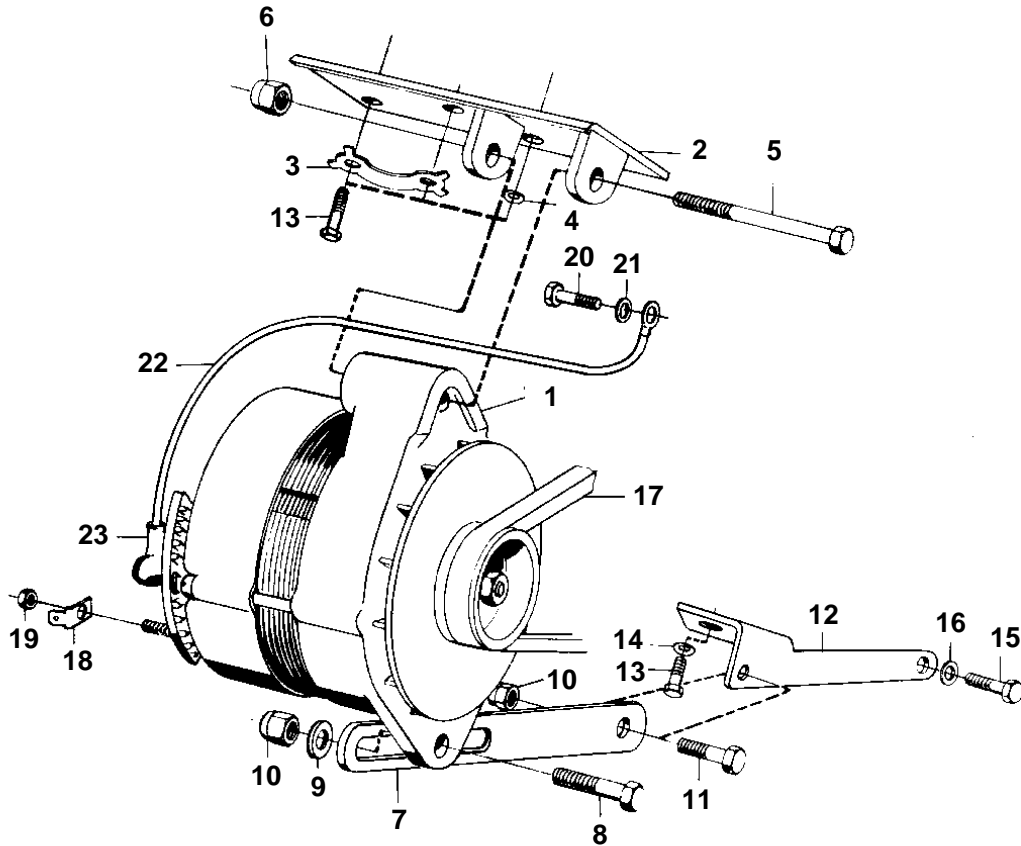

AQD21A,MD21A

52 41

AQD21A,MD21A

REF	PART NO.	QTY	DESCRIPTION	SEE SEC.	NOTES
1	827302	1	Alternator		COMPONENTS NOT STOCKED AS SPARE.
				030-1100	
	834610	1	Alternator		12V MO-XXXX/151310. COMPONENTS NOT STOCKED AS SPARE.
				030-1150	
	841380	1	Alternator		DRY BEARING BUSHING.
				030-1150	
	841770	1	Alternator Bulletin 49-04		MOXXXX/200255- Alternators
				49-04-EN	
1				030-1160	
	827303	1	Alternator		24V EXCL SPEC 867038
				030-1100	
2	819911	1	Alternator bracket		
3	15287	1	Washer		
4	941907	1	Spring washer		
5	955700	1	Screw		
6	950375	1	Nut		
7	807185	1	Tensioner		
8	940186	1	Screw		
9	191172	1	Washer		
10	950353	2	Lock nut		
11	955525	1	Screw		
12	826874	1	Bracket		
13	955295	4	Screw		
14	941907	1	Spring washer		
15	946514	1	Screw		SEE GROUP 2A
16	17896	1	Washer		SEE GROUP 2A
17	829207	1	Drive belt		
18	829311	1	Spade terminal		24V
19		1	NUT		
20	940199	1	Screw		
21	941907	1	Spring washer		
22		X	CABLES AND CABLE TERMINALS	030-2200	
23	76614	1	Rubber collar		EARLY TYPE