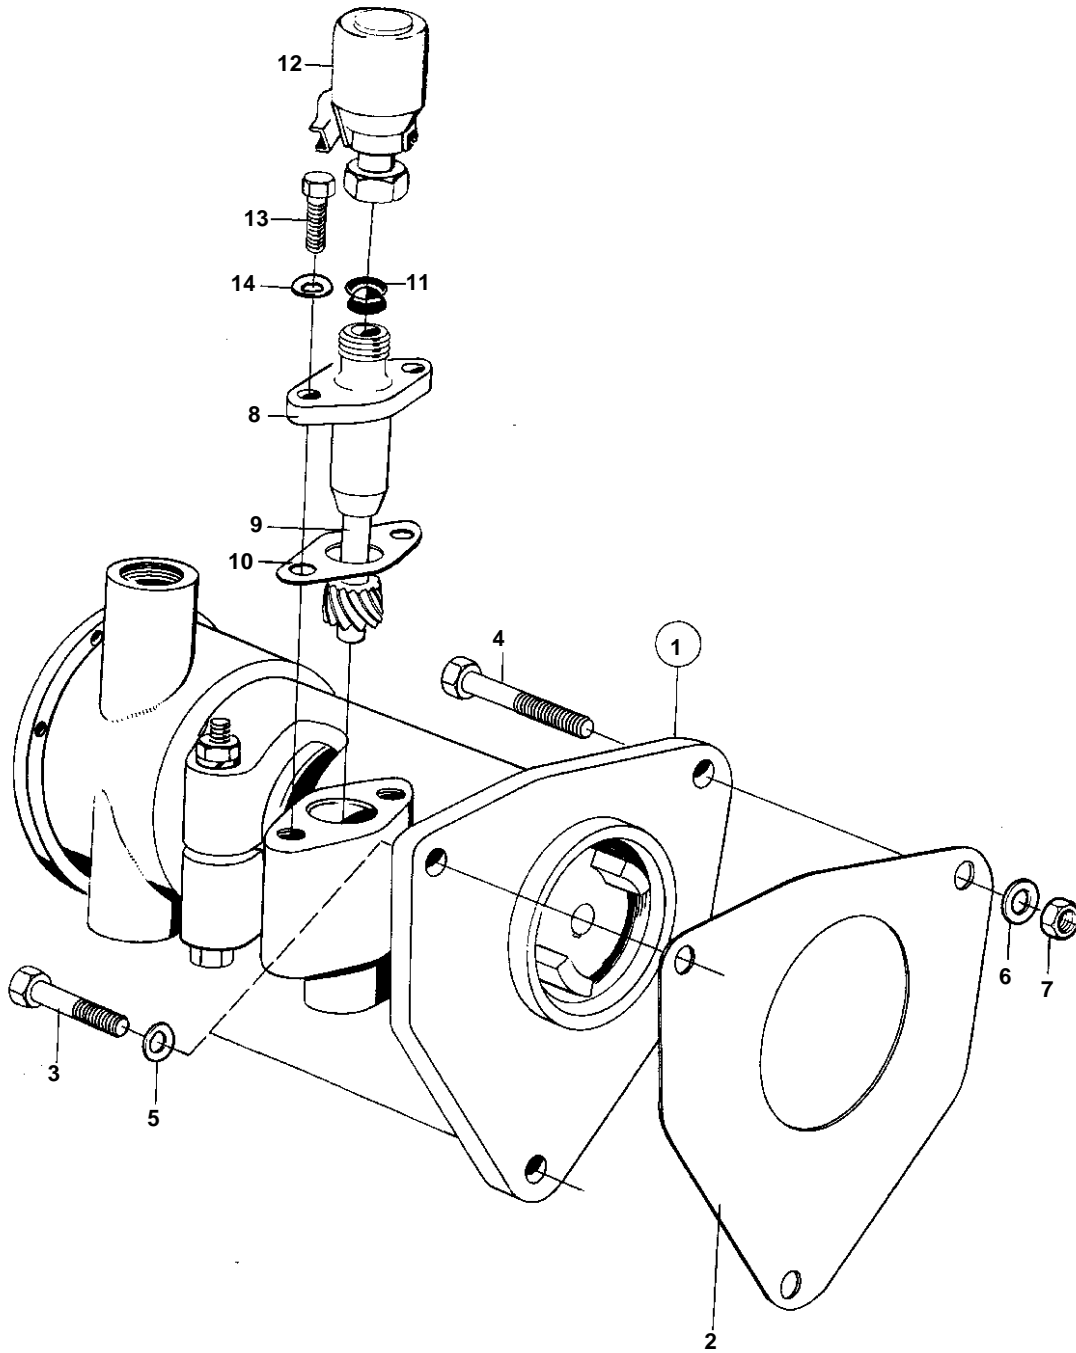

AQD21A,MD21A

3758

AQD21A,MD21A

REF	PART NO.	QTY	DESCRIPTION	SEE SEC.	NOTES
1	826891	1	Water pump, COOLING WATER PUMP		
				02B-1050	
2	817938	1	Gasket	IK	
3	100340	2	Screw		
4	100338	1	Screw		
5	955895	3	Washer		
6	190503	1	Washer		
7	955783	1	Nut		
8	823474	1	Bearing housing		
9	422125	1	Axle shaft		
10	422130	1	Gasket	IK	
11	943821	1	Ring	IK	
12	1507899	1	Tachometer sensor		SEE GROUP 3
13	940100	2	Screw		
14	941906	2	Spring washer		