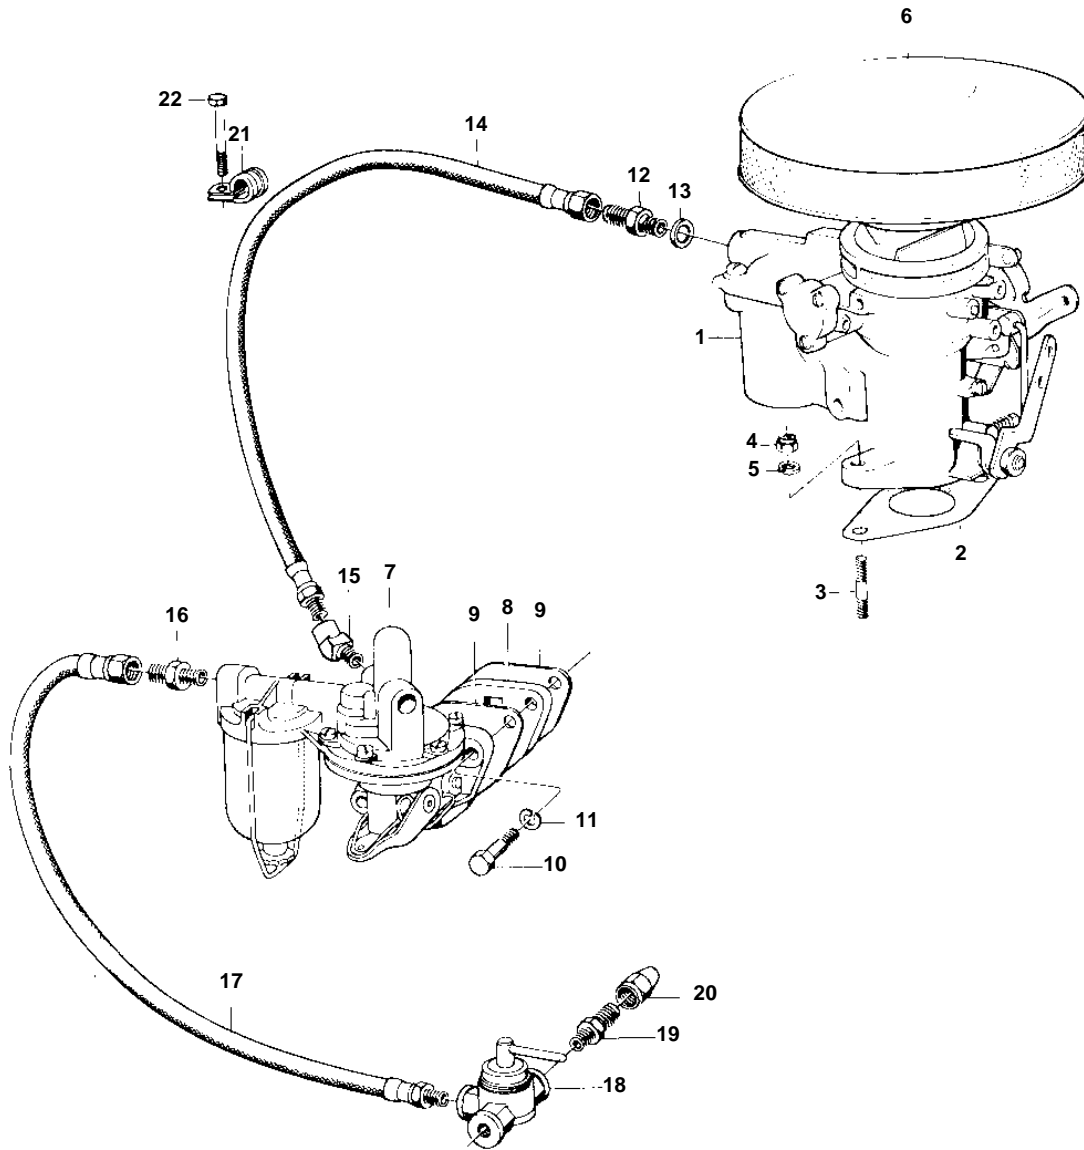

MB20A

2126

**MB20A**

REF	PART NO.	QTY	DESCRIPTION	SEE SEC.	NOTES
1		1	Carburetor		
				12805	
2	418324	1	Gasket		
3	953237	2	Stud		
4	950353	2	Lock nut		
5	955894	2	Washer		
6	815438	1	Air filter		
7	806364	1	Fuel pump		REPL BY 831092
				12821	
8	460678	1	Spacer		
9	61830	2	Gasket		
10		2	Screw		
11	941907	2	Spring washer		
12		1	Nipple		
13	957176	1	Gasket		
14	661882	1	Fuel hose		
15	809109	1	Elbow nipple		
16		1	Nipple		
17	813007	1	Fuel hose		
18		1	Three-way cook		
19	954336	2	Nipple		
20	954322	2	Fitting nut		
21	946834	1	Clamp		
22	955528	1	Hexagon screw		SEE GROUP 2B