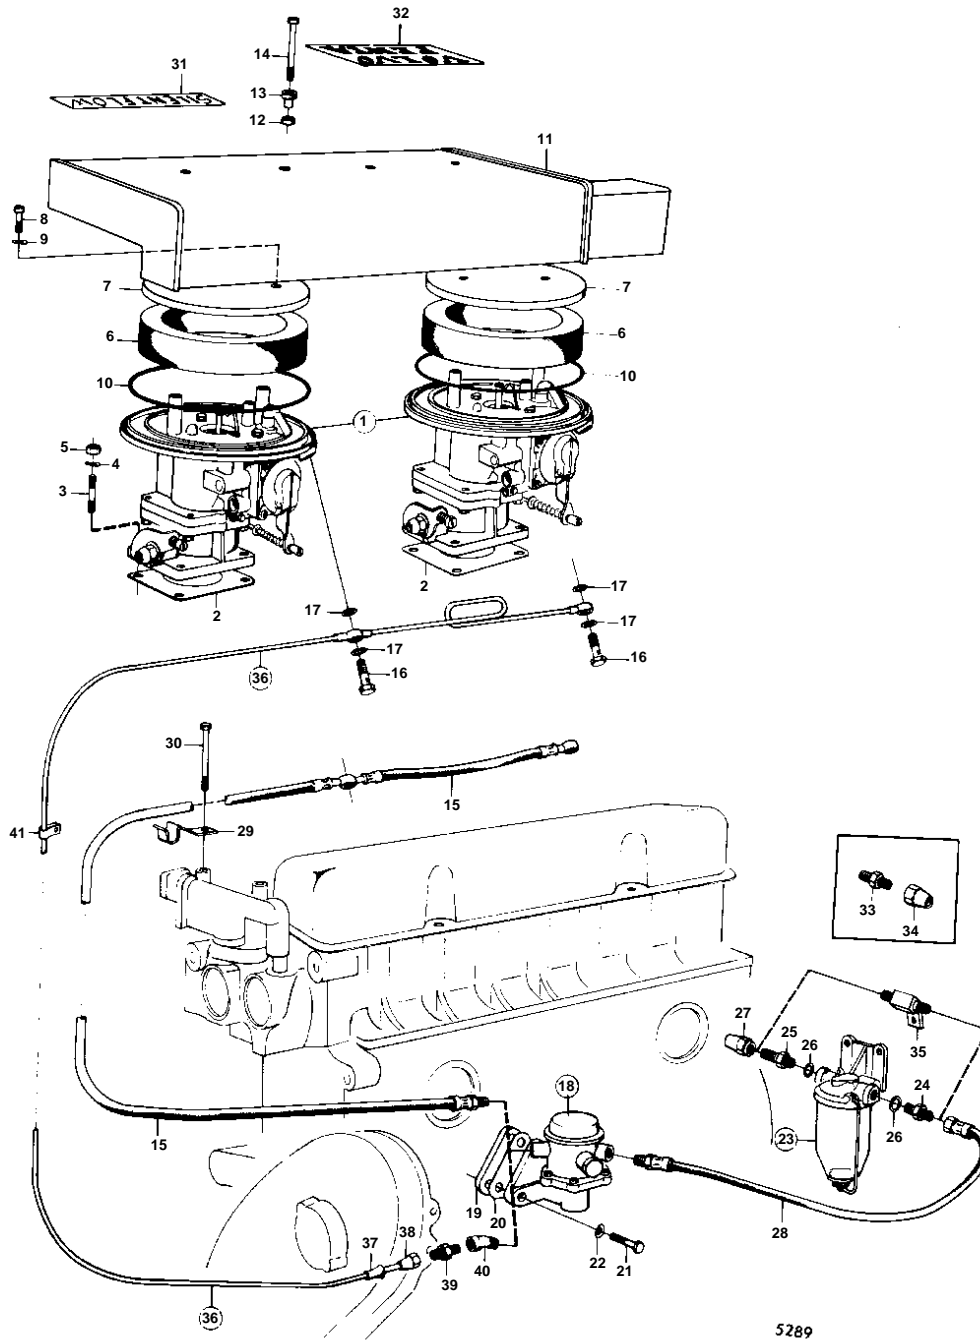

AQ130C

AQ130C

REF	PART NO.	QTY	DESCRIPTION	SEE SEC.	NOTES
1	834528	2	Carburetor		
2	824677	2	Gasket		
3		8	Stud		
4	941907	8	Spring washer		
5	955834	8	Hexagon nut		
6	824663	2	Flame shield		
7	824699	2	Cardboard tube		
8	950046	4	Cross recessed screw		
9	941906	4	Spring washer		
10	824832	2	Gasket		
11		1	Flame trap		
12	824834	4	Bushing		
13	824830	4	Spacer sleeve		
14	950048	4	Cross recessed screw		
15		1	HOSE		REPLACES EARLIER BUSHING, RETAINER AND THRUST WASHER
16	824711	2	Hollow screw		
17	834452	4	Gasket		
18	831092	1	Fuel pump		
19	460678	1	Spacer		
20	61830	2	Gasket		
21		2	Screw		
22	941907	2	Spring washer		
23		1	Fuel filter		EARLY TYPE
24		1	Nipple		EARLY TYPE
25	191397	1	Nipple		EARLY TYPE
26	957176	2	Gasket		EARLY TYPE
27	954322	1	Fitting nut		
28	813007	1	Fuel hose		
29		1	Clamp		
30	955528	1	Hexagon screw		SEE GROUP 2B
31		1	SIGN		
32		1	Decal		
33	941438	1	Nipple		3/8", USA
34	954323	1	Fitting nut		3/8", USA
35		1	Joint nipple		LATE TYPE
36	831967	1	Fuel pipe		
37		1	· Protective cap		
38	954321	1	· Fitting nut		
39	954335	1	Nipple		MO-XXXXX/1495., SPEC VERSION USA
40	809109	1	Elbow nipple		MO-XXXXX/1495., SPEC VERSION USA
	831965	1	Nipple		
41	940374	1	Clamp		
	833971	1	Water separator	12810	
		1	CONNECTING COMPS FUEL FILTER - FUEL TANK		SEE GROUP 9