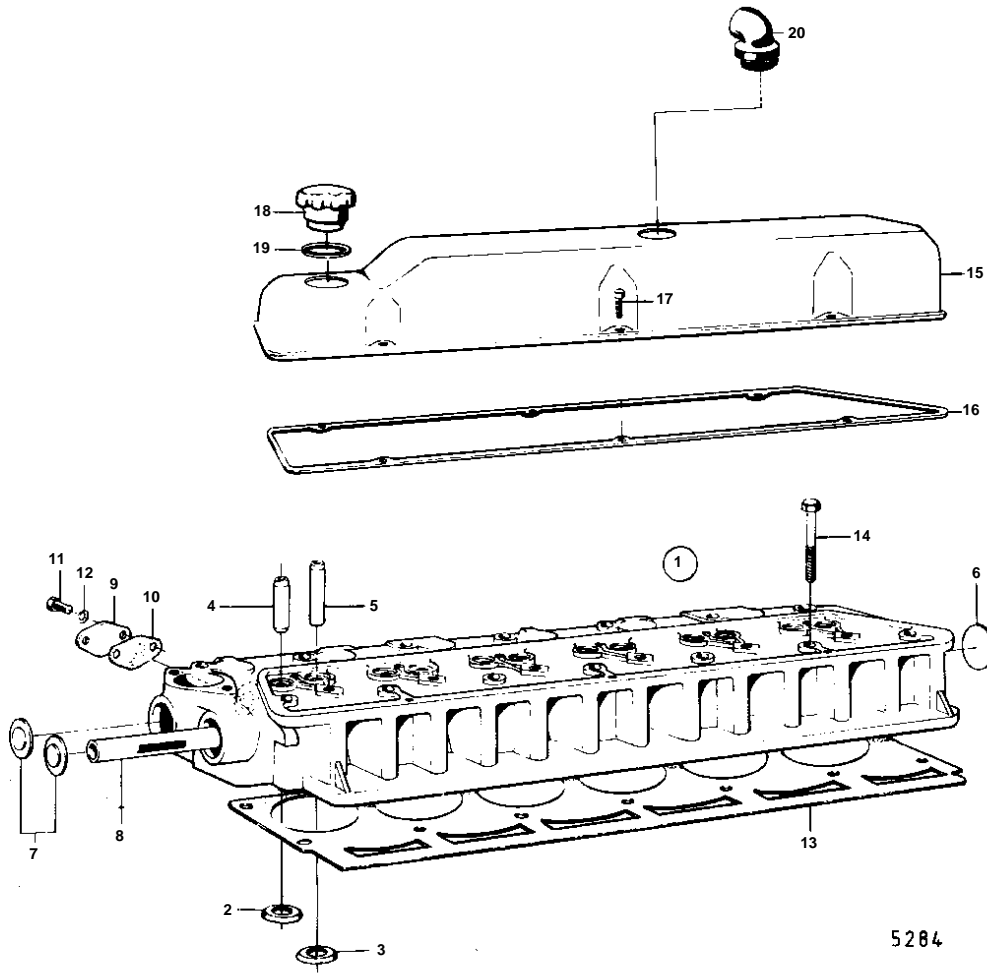

BB170C

BB170C

REF	PART NO.	QTY	DESCRIPTION	NOTES
1		1	Cylinder head	FOR UNLEADED GAS.
3		6	· Valve seat, EXHAUST	
4	419652	6	· Valve guide, INTAKE	
5	419653	6	· Valve guide, EXHAUST	
6	192212	1	· Expansion plug	
7	192211	2	· Expansion plug	
8		1	· Tube	
9	418213	1	Flange	
10	418771	1	Gasket	(418214)
11	955512	2	Hexagon screw	
12	941906	2	Spring washer	
13	461618	1	Gasket	(461174)
14	191523	14	Screw	
15		1	Cover	
16	430039	1	Gasket	
17	950045	6	Cross recessed screw	
18	420292	1	Oil filler cap	
19	940096	1	Gasket	
20		1	Rubber hook	