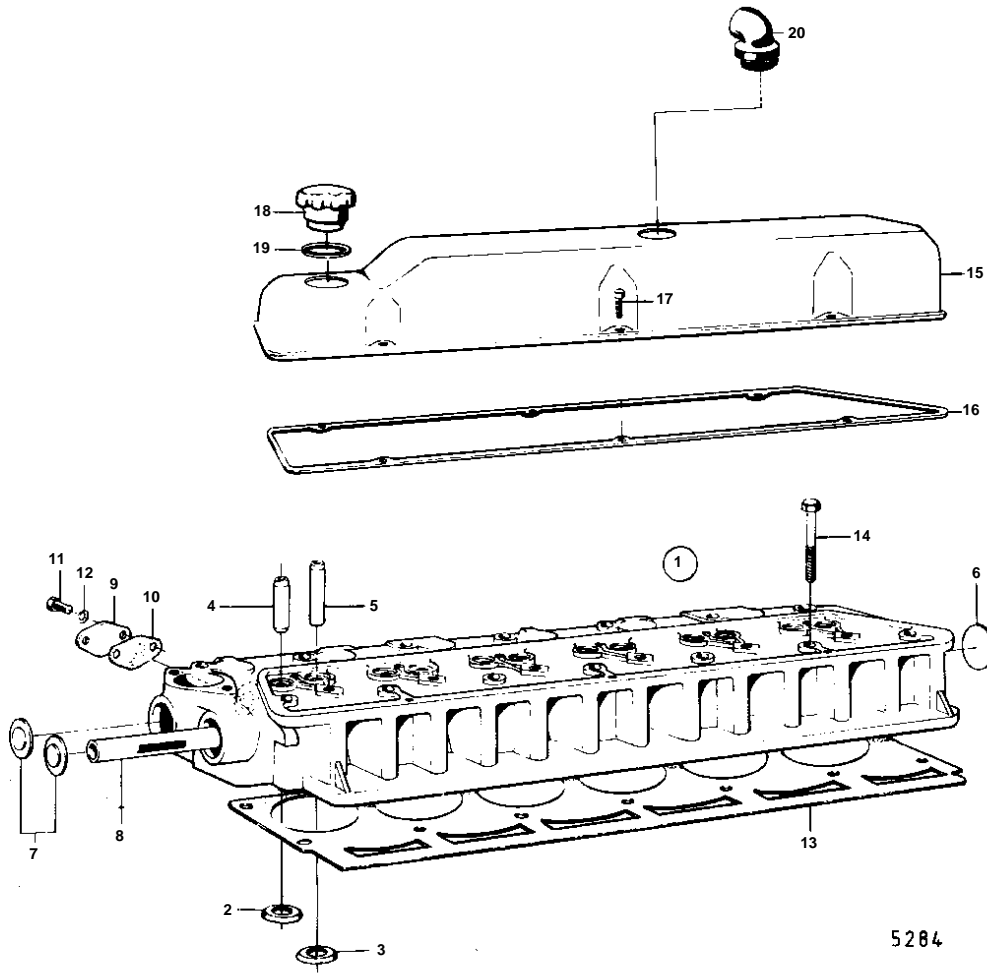

AQ170C

AQ170C

REF	PART NO.	QTY	DESCRIPTION	NOTES
1		1	Cylinder head	FOR UNLEADED GAS.
3		6	· Valve seat, EXHAUST	
4	419652	6	· Valve guide, INTAKE	
5	419653	6	· Valve guide, EXHAUST	
6	192212	1	· Expansion plug	
7	192211	2	· Expansion plug	
8		1	· Tube	
9	418213	1	Flange	
10	418771	1	Gasket	(418214)
11	955512	2	Hexagon screw	
12	941906	2	Spring washer	
13	461618	1	Gasket	(461174)
14	191523	14	Screw	
15		1	Cover	
16	430039	1	Gasket	
17	950045	6	Cross recessed screw	
18	420292	1	Oil filler cap	
19	940096	1	Gasket	
20		1	Rubber hook	