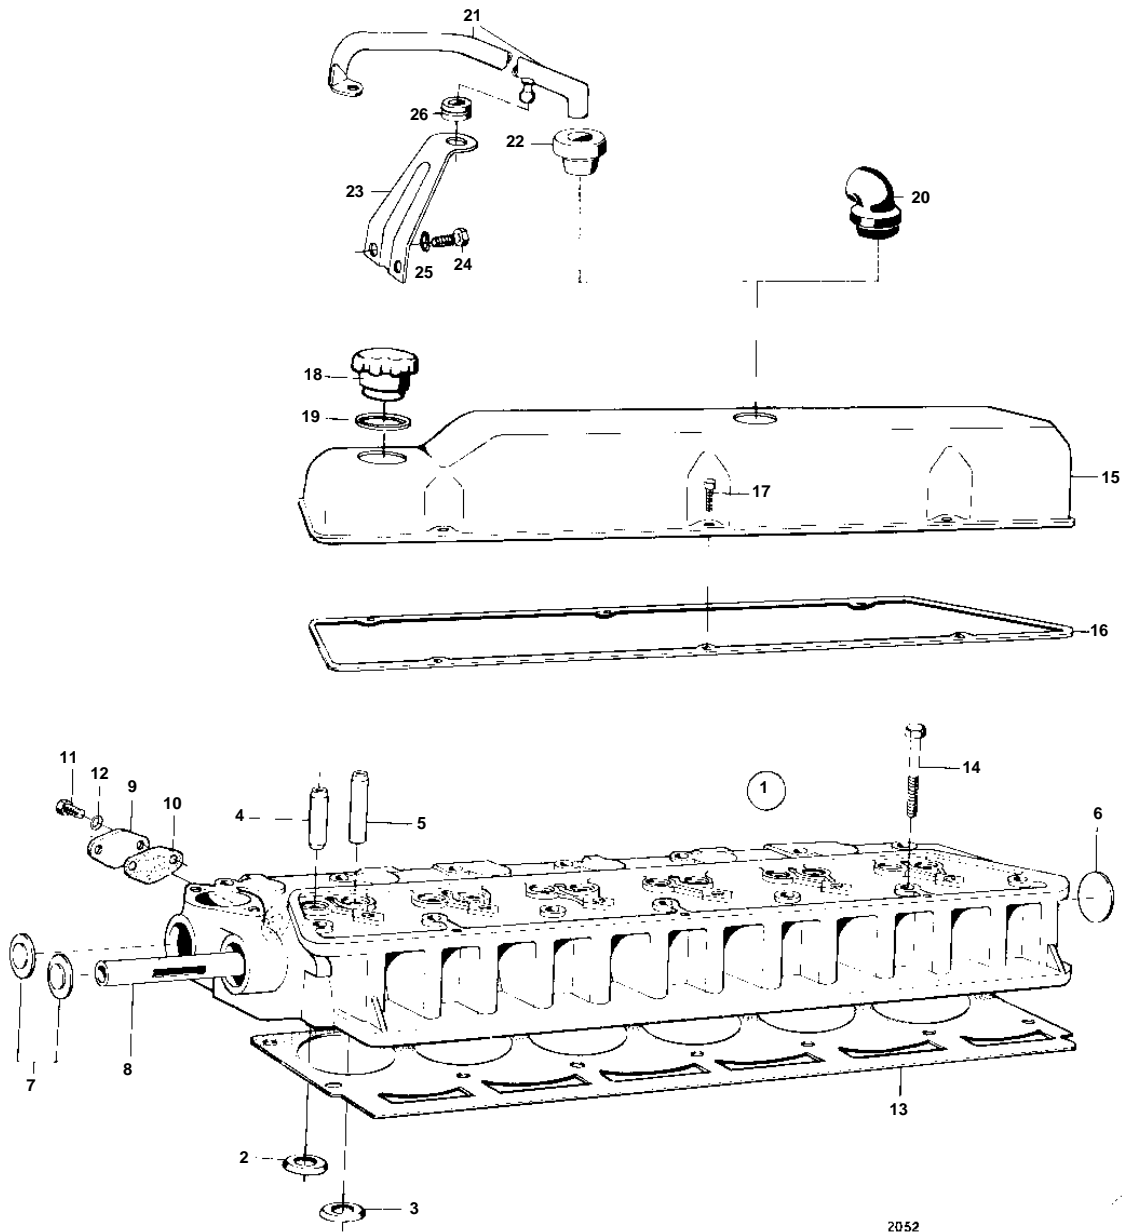

BB165A

2052

BB165A

REF	PART NO.	QTY	DESCRIPTION	NOTES
1		1	CYLINDER HEAD	AQ140A EXCL USA MO-7263/XXXX. AQ120B EXCL USA MO 903/XXXX. AQ140A USA MO-1400/XXXX. AQ120B USA MO-1705/XXXX.
		1	Cylinder head	FOR UNLEADED GAS.
2		6	· Valve seat, INTAKE	
3		6	· Valve seat, EXHAUST	MO-5922/XXXX
4	419652	6	· Valve guide, INTAKE	
5	419653	6	· Valve guide, EXHAUST	
6	192212	1	· Expansion plug	
7	192211	2	· Expansion plug	
8		1	· Tube	
9	418213	1	Flange	
10	418771	1	Gasket	(418214)
11	955512	2	Hexagon screw	
12	941906	2	Spring washer	
13	430107	1	Gasket	STD
		1	Gasket	AQ165A USA SPEC 9968.
14	191523	14	Screw	
15		1	Cover	
16	430039	1	Gasket	
17	950045	6	Cross recessed screw	
18	420292	1	Oil filler cap	
19	940096	1	Gasket	
20	831162	1	Rubber hook	