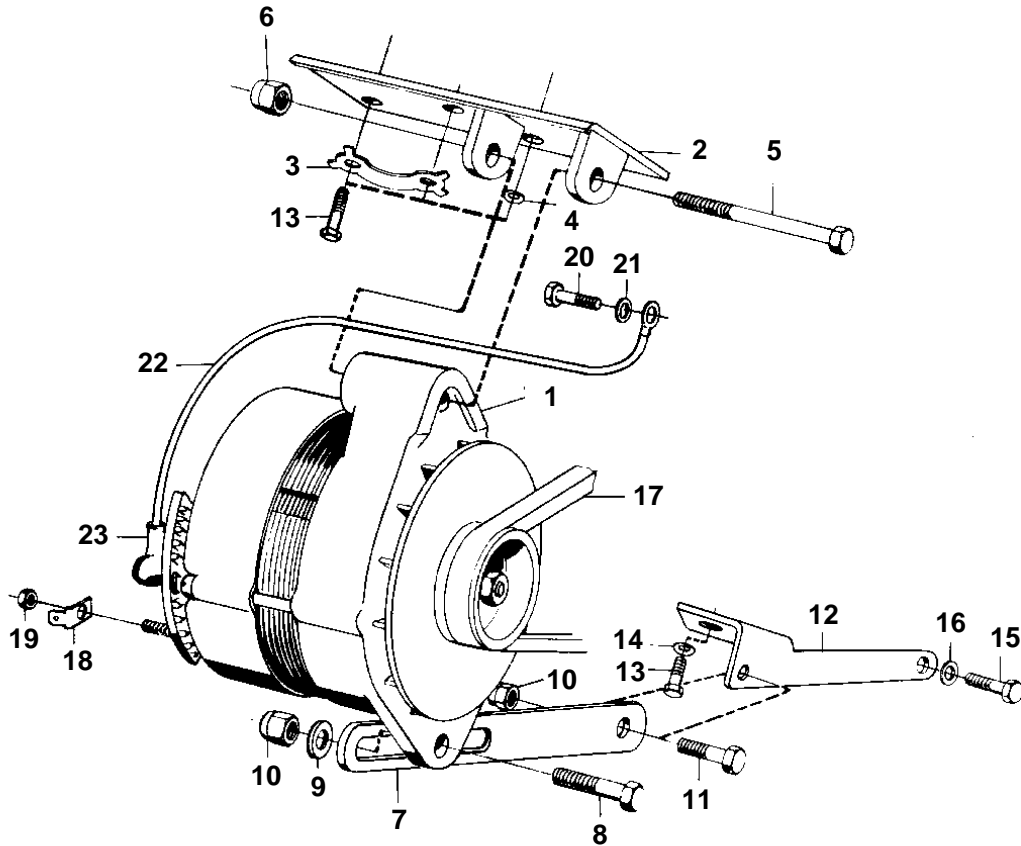

AQD21A, MD21A

52 41

AQD21A, MD21A

REF	PART NO.	QTY	DESCRIPTION	SEE SEC.	NOTES
1	827302	1	Alternator	12836	COMPONENTS NOT STOCKED AS SPARE.
	834610	1	Alternator	12837	COMPONENTS NOT STOCKED AS SPARE., 12V MO-XXXX/151310
	841380	1	Alternator	12837	DRY BEARING BUSHING.
	841770	1	Alternator Bulletin 49-04	49-04-EN	MOXXXX/200255- Alternators
1	827303	1	Alternator	12838	24V EXCL SPEC 867038
				12836	
2	819911	1	Bracket		
3		1	Washer		
4	941907	1	Spring washer		
5	955700	1	Hexagon screw		
6	950375	1	Lock nut		
7	807185	1	Tensioner		
8	940186	1	Hexagon screw		
9	191172	1	Washer		
10	950353	2	Lock nut		
11	955525	1	Hexagon screw		
12		1	Bracket		
13	955295	4	Hexagon screw		
14	941907	1	Spring washer		
15		1	Hexagon screw		SEE GROUP 2A
16	17896	1	Spring washer		SEE GROUP 2A
17	829207	1	V-belt		
18	829311	1	Tab		24V
19		1	NUT		
20	940199	1	Hexagon screw		
21	941907	1	Spring washer		
22		X	CABLES AND CABLE TERMINALS	12858	
23	76614	1	Rubber collar		EARLY TYPE