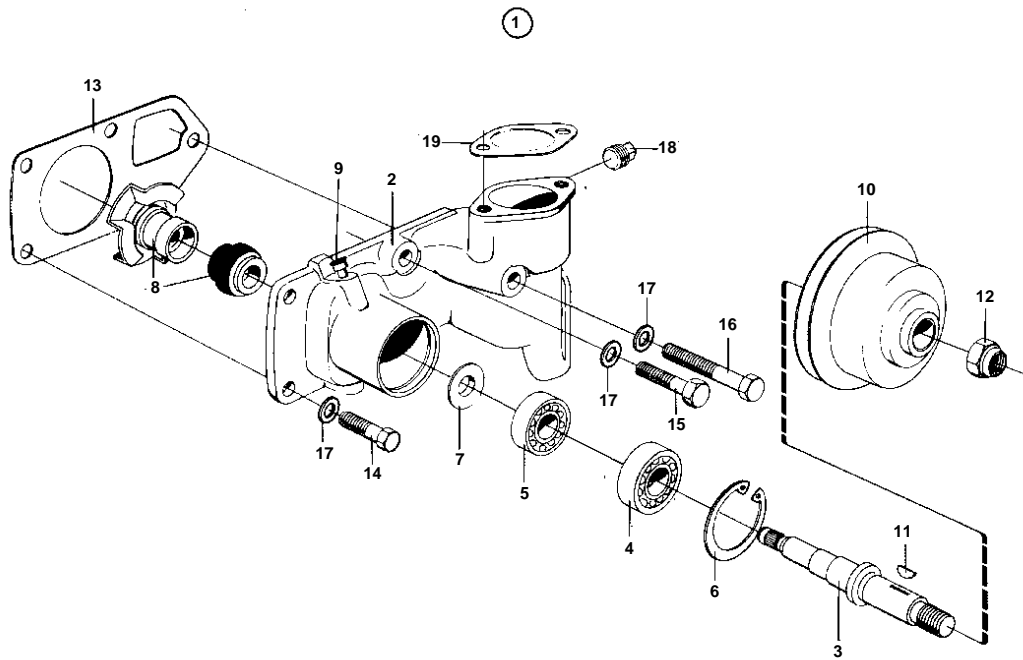

AQD21A, MD21A

5651

AQD21A, MD21A

REF	PART NO.	QTY	DESCRIPTION	NOTES
1	826870	1	Water pump	
2		1	· HOUSING	
3	826867	1	· Pump shaft	
4	181574	1	· Ball bearing	EARLY TYPE D70B SPEC. 867060. TD70B SPEC. 867066., SPEC. 867061, 867062.
5	181862	1	· Ball bearing	(181575)
6	826866	1	· Washer kit	
7	818402	1	· Deflector	
8		1	· Impeller	
9	951100	1	· Lubricator	EARLY TYPE
10	826868	1	Pulley	
11	817776	1	Key	
12		1	Lock nut	
13	819689	1	Gasket	
14		2	Hexagon screw	EARLY TYPE
15		2	Hexagon screw	EARLY TYPE
16		1	Hexagon screw	EARLY TYPE
17		5	Washer	EARLY TYPE
18	952077	1	Plug	(800475)
19	817918	1	Gasket	
	875372		Repair kit	