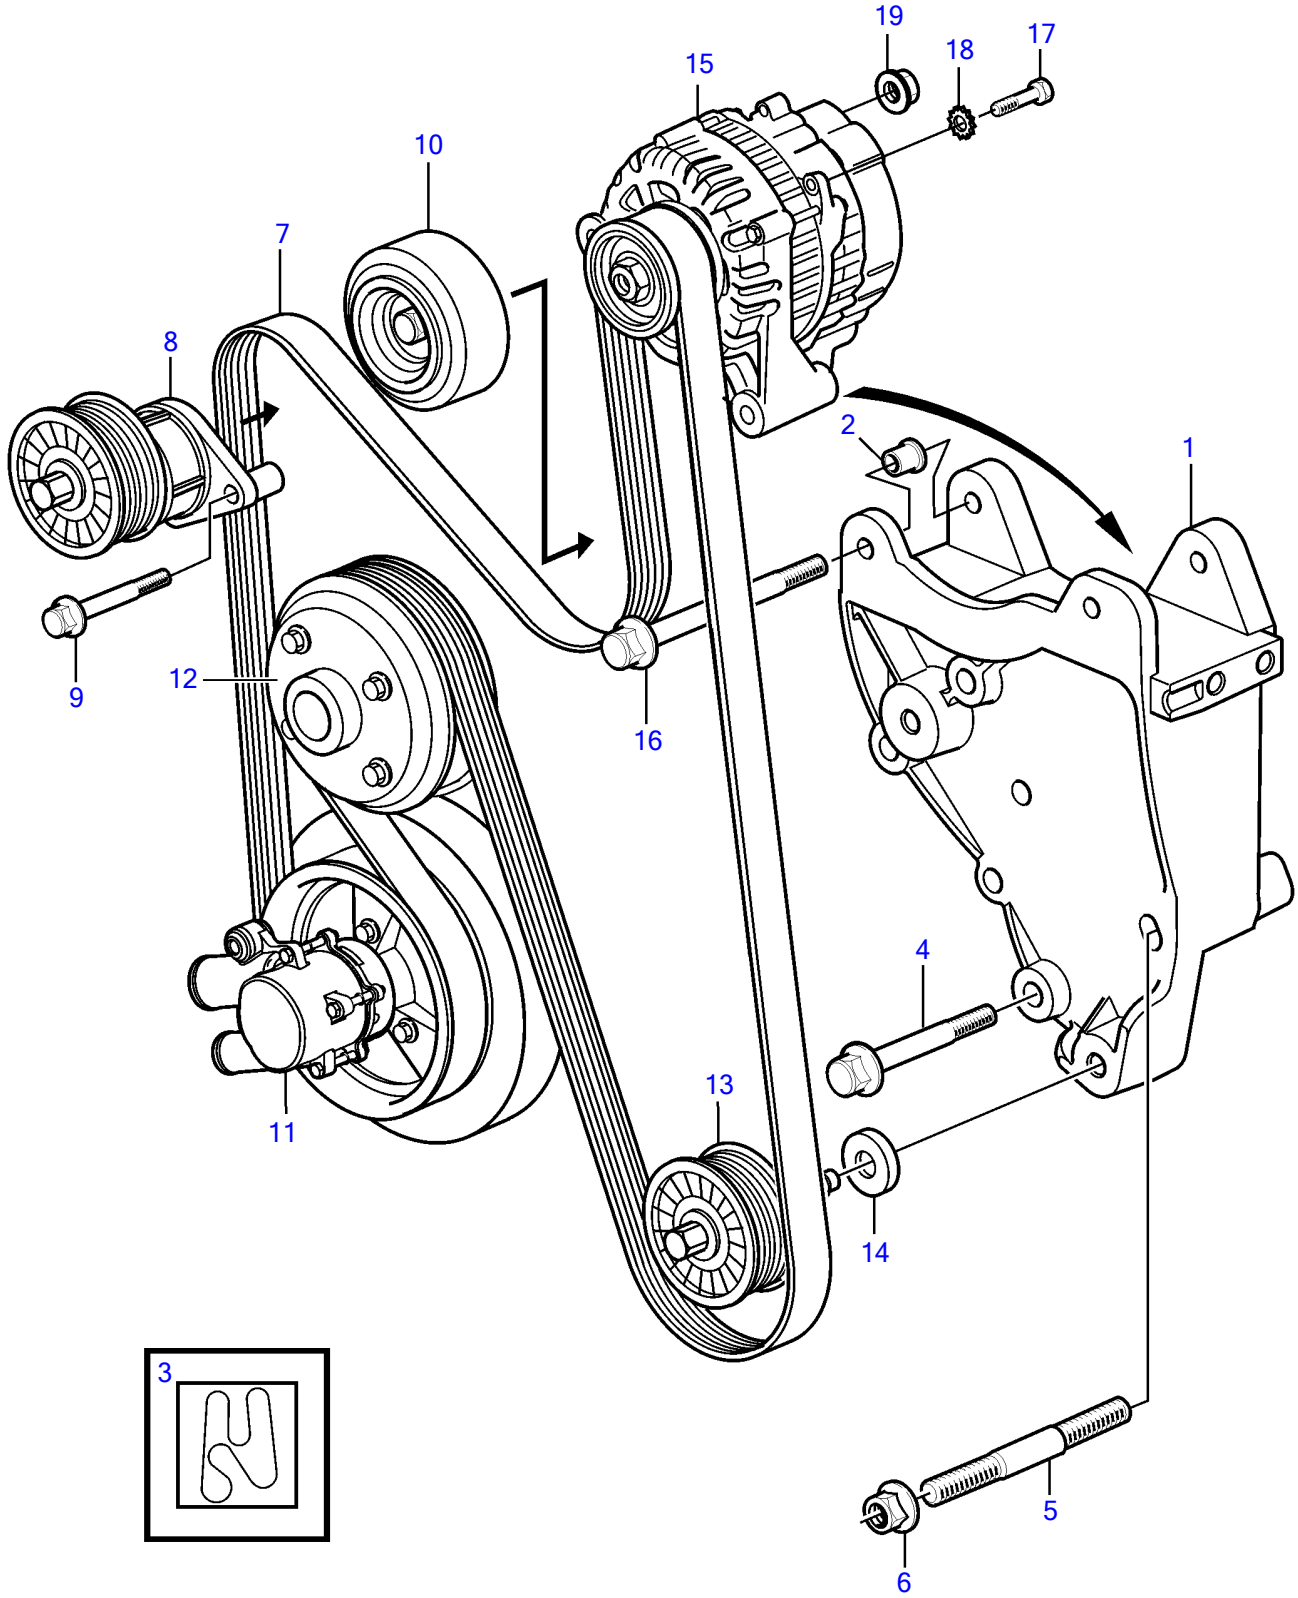

8.1IPSE-JF

8.1IPSE-JF

REF	PART NO.	QTY	DESCRIPTION	NOTES
1	40005841	1	Bracket	
2	3863175	2	• Bushing	
3	3863274	1	Decal	
4	3861016	3	Bolt	
5	3843813	1	Stud	
6	971098	1	Flange lock nut	
7	3861501	1	Belt	
8	3885250	1	Belt tensioner	
9	965220	2	Flange screw	
10	3861009	1	Pulley	
11		1	Pump, sea water	
12		1	Pulley, circulation pump	
13	21143862	1	Idler pulley	
14	21126955	1	Bracket	
15	3595233	1	Alternator	120A
16	947790	2	Flange screw	
17	946544	1	Flange screw	
18	3852182	1	Washer	
19	945408	1	Flange nut	