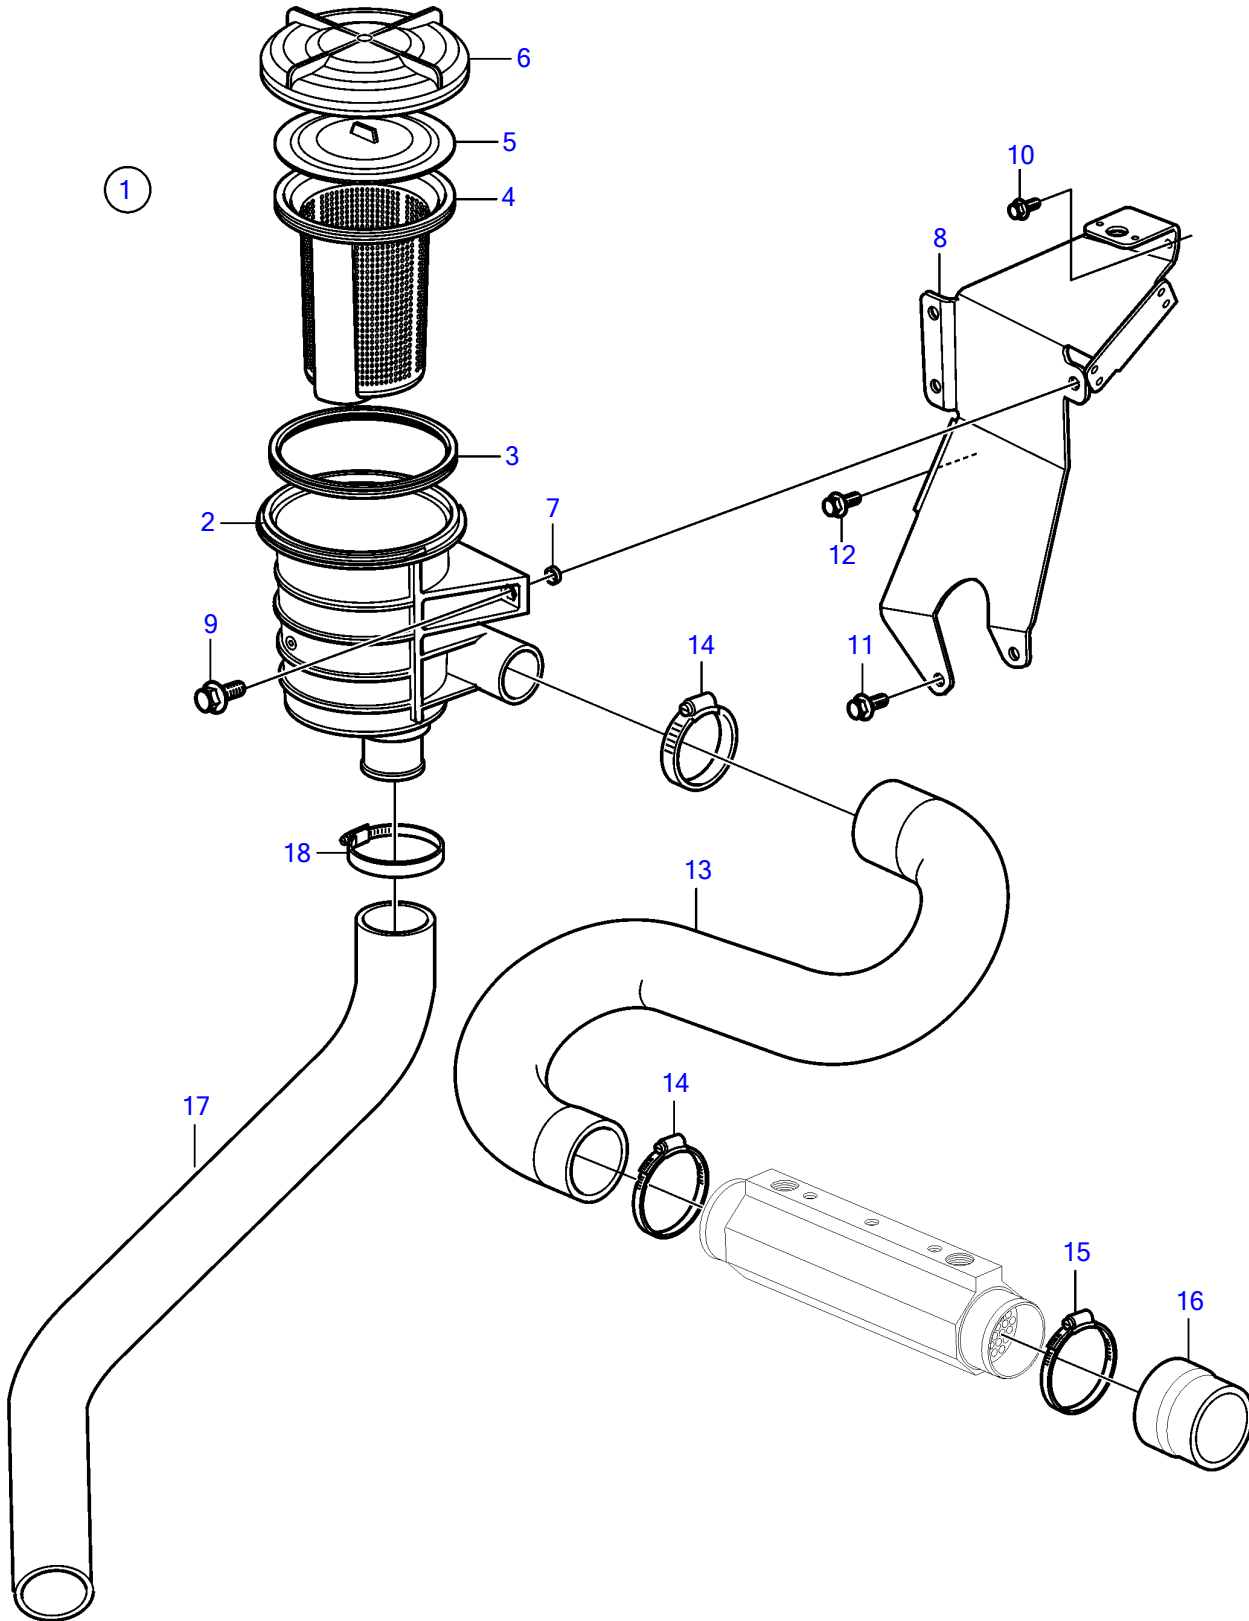

8.1IPSE-JF

8.1IPSE-JF

REF	PART NO.	QTY	DESCRIPTION	SEE SEC.	NOTES
1	3594159	1	Sea water filter		
2		1	• Housing		not sold separately
3	3583340	1	• Sealing ring		
4	3583341	1	• Strainer		
5	3583339	1	• Pressure plate		
6	21400685	1	• Kit		
			• Bulletin P-26-6-4	P-26-6-4-EN	Sea Water Pump and Sea Water Filter
7	(3583853)	3	• Spacer sleeve		Obsolete part, not sold separately
8	40005352	1	Bracket		
9	3595494	3	Screw		
10	946544	1	Flange screw		
11	946472	2	Flange screw		
12	946441	1	Flange screw		
13	40005356	1	Hose		
14	3854978	2	Hose clamp		
15	3854978	2	Hose clamp		
16	21151535	1	Hose		
17	40005354	1	Hose		
18	3854978	2	Hose clamp		