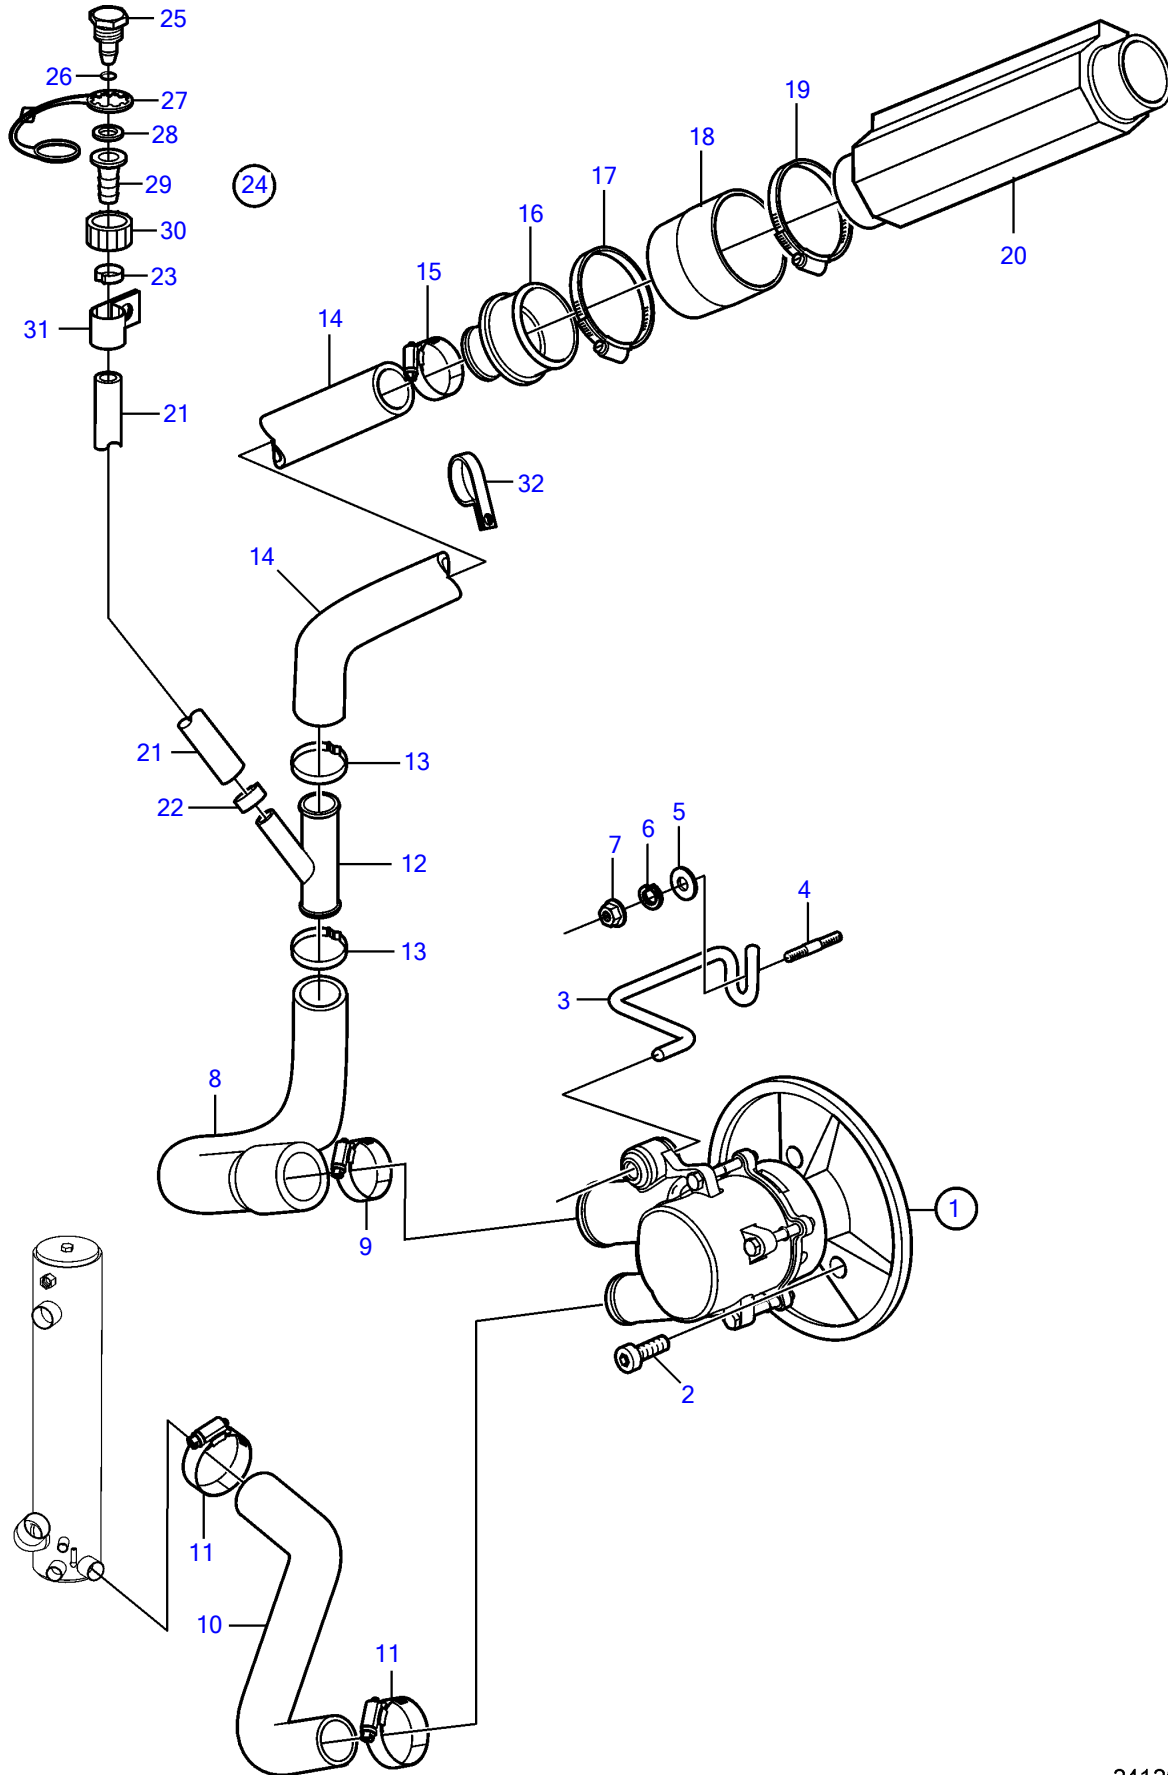

8.1IPSE-JF

8.1IPSE-JF

REF	PART NO.	QTY	DESCRIPTION	SEE SEC.	NOTES
1	3812518	1	Pump		replaced by next part number
	21212800	1	Pump		See "Seawater Pump Parts"
2	959240	3	Hex. socket screw		
3	3817812	1	Bracket		
4	983613	1	Stud		
5	980933	1	Washer		
6	3852046	1	Spring washer		
7	971095	1	Flange nut		
8	3849020	1	Hose		
9	3863440	1	Hose clamp		
10	3817820	1	Hose		
11	3863441	2	Hose clamp		
12	3862699	1	T-pipe		
13	982645	2	Clamp		
14	21122881	1	Hose		
15	3863445	2	Hose clamp		
16	21122879		Adapter		
17	3863438	1	Hose clamp		
18	21151535	1	Hose		
19	3854978	1	Hose clamp		
20		1	Oil cooler	22266	
21	3857823	1	Hose		
22	983168	1	Hose clamp		
23	983146	1	Clamp		
24	3807440	1	Connector		
25		1	• Cap		not sold separately
26	942978	1	• O-ring		
27	3862082	1	• Retainer		
28	3807664	1	• Washer		
29		1	• Connector		not sold separately
30		1	• Connector		not sold separately
31	3862891	1	Attaching clamp		
32	3853312	2	Clamp, loop		