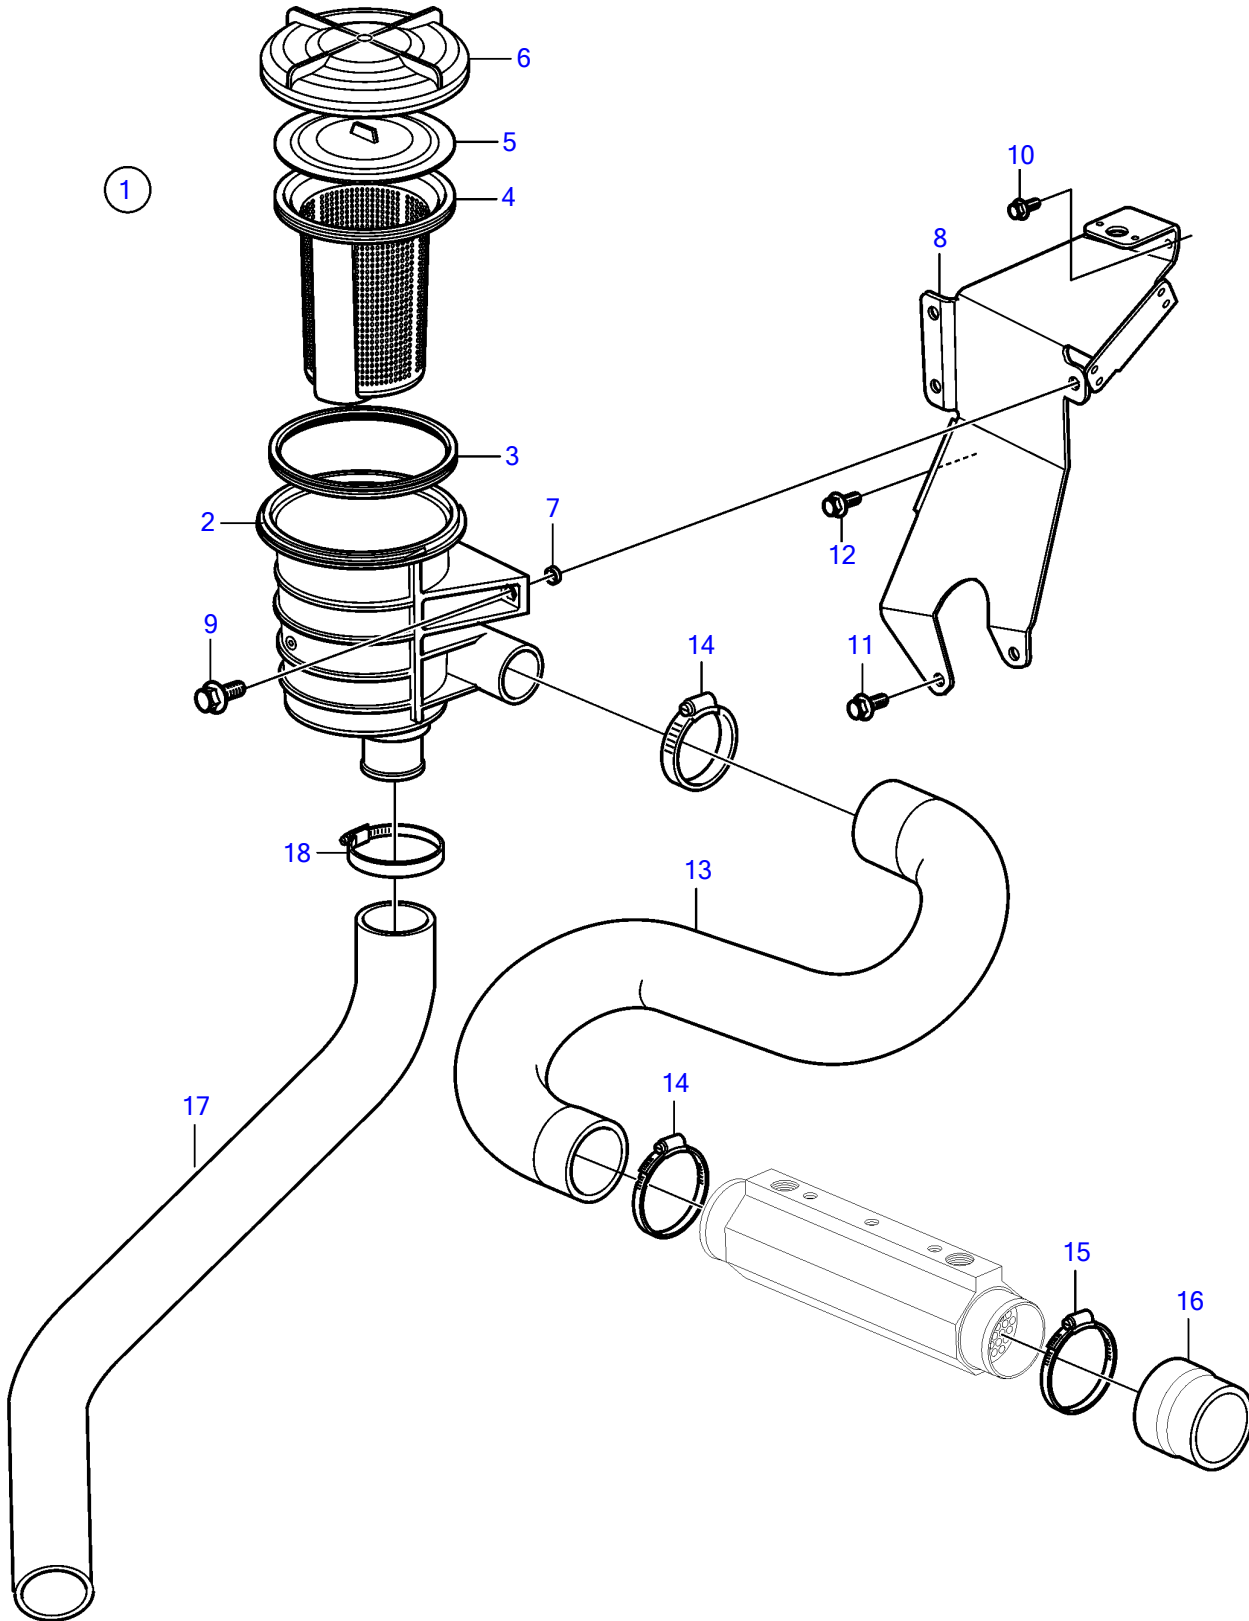

8.1IPSCE-PF, 8.1IPSCE-Q

8.1IPSCE-PF, 8.1IPSCE-Q

REF	PART NO.	QTY	DESCRIPTION	SEE SEC.	NOTES
1	3594159	1	Sea water filter		
2		1	• Housing		not sold separately
3	3583340	1	• Sealing ring		
4	3583341	1	• Strainer		
5	3583339	1	• Pressure plate		
6	21400685	1	• Kit		
			• Bulletin P-26-6-4	P-26-6-4-EN	Sea Water Pump and Sea Water Filter
7	(3583853)	3	• Spacer sleeve		not sold separately, Obsolete part
8	40005352	1	Bracket		
9	3595494	3	Screw		
10	946544	1	Flange screw		
11	946472	2	Flange screw		
12	946441	1	Flange screw		
13	40005356	1	Hose		
14	3854978	2	Hose clamp		
15	3854978	2	Hose clamp		
16	21151535	1	Hose		
17	40005354	1	Hose		
18	3854978	2	Hose clamp		